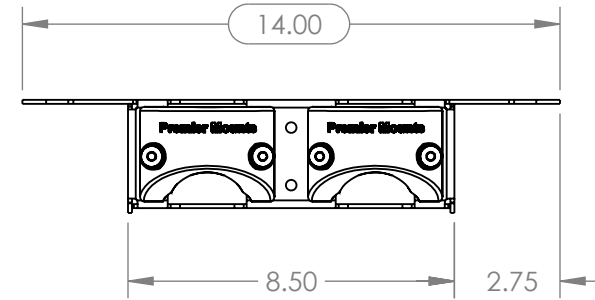

DUAL POLE TWO PIECE SMALL SHELF : 7170-1004-00

WEIGHT = 5.40 LBS
WEIGHT RATING = 50.0 LBS

SLOTS FOR ADDING VARIOUS ACCESORIES INCLUDING CAMERAS AND ZIRKONA PRODUCTS