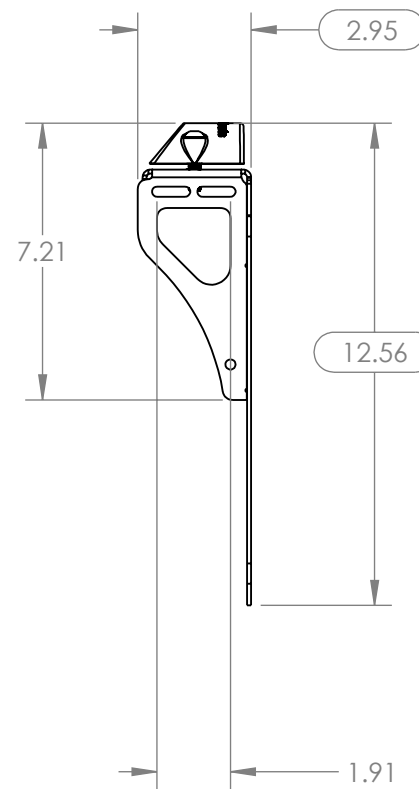

DUAL POLE TWO PIECE SMALL SHELF : 7170-1004-00

WEIGHT = 5.40 LBS
WEIGHT RATING = 50.0 LBS

SLOTS FOR ADDING VARIOUS ACCESORIES INCLUDING CAMERAS AND ZIRKONA PRODUCTS