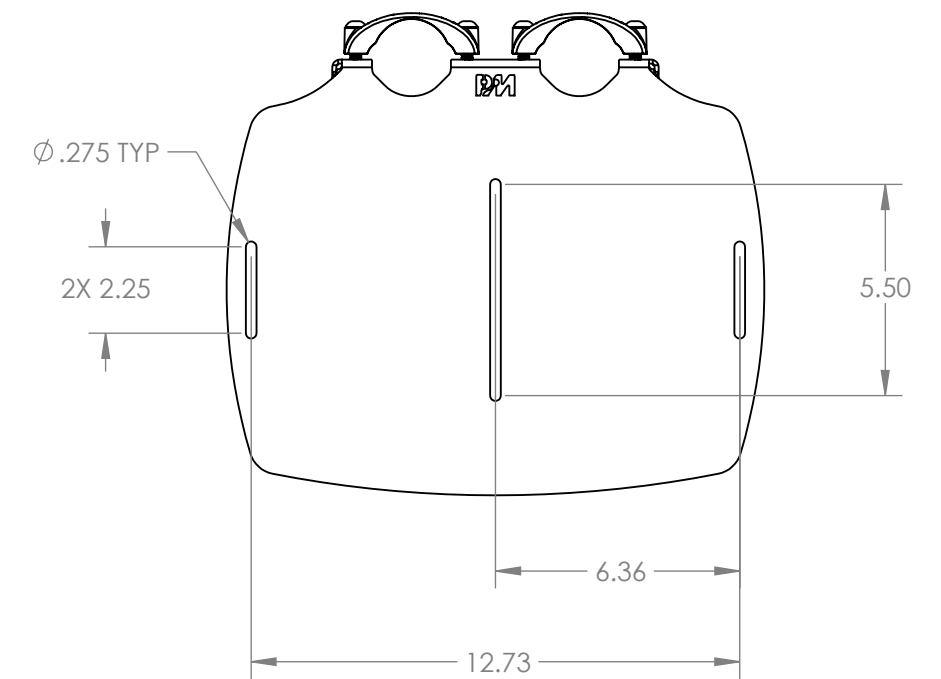

DUAL POLE TWO PIECE SMALL SHELF : 7170-1004-00

WEIGHT = 5.40 LBS
WEIGHT RATING = 50.0 LBS

SLOTS FOR ADDING VARIOUS ACCESORIES INCLUDING CAMERAS AND ZIRKONA PRODUCTS