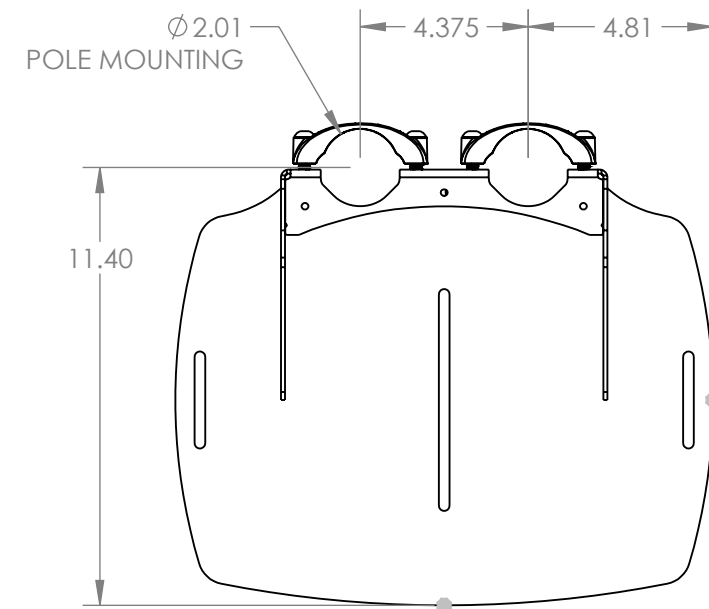

DUAL POLE TWO PIECE SMALL SHELF : 7170-1004-00

WEIGHT = 5.40 LBS
WEIGHT RATING = 50.0 LBS

SLOTS FOR ADDING VARIOUS ACCESORIES INCLUDING CAMERAS AND ZIRKONA PRODUCTS