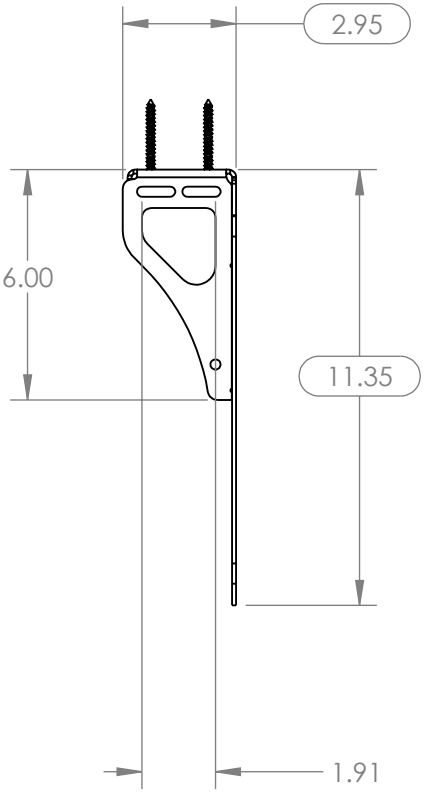

WALL MOUNT SMALL SHELF : 7170-1004-01

WEIGHT = 5.05 LBS
WEIGHT RATING = 50.0 LBS

SLOTS FOR ADDING VARIOUS ACCESORIES INCLUDING CAMERAS AND ZIRKONA PRODUCTS