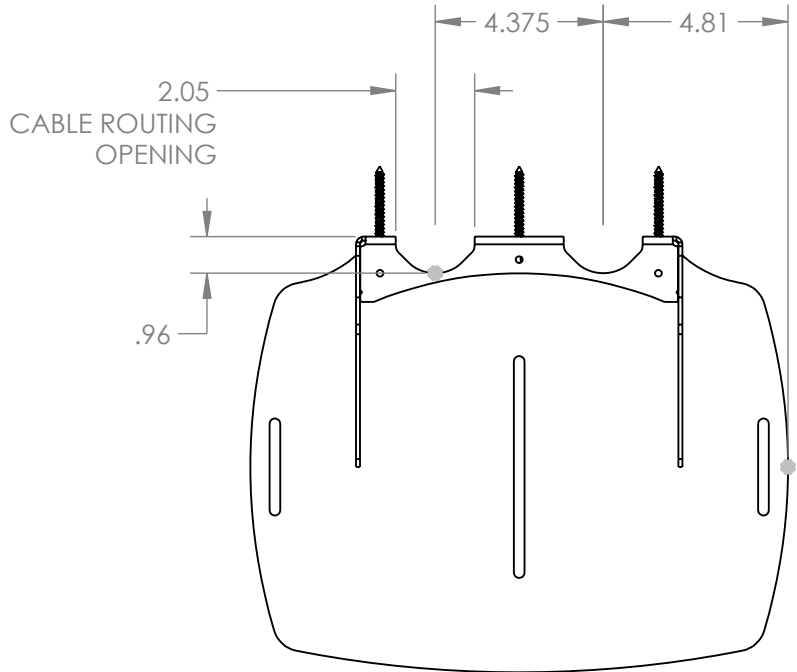

WALL MOUNT SMALL SHELF : 7170-1004-01

WEIGHT = 5.05 LBS
WEIGHT RATING = 50.0 LBS

SLOTS FOR ADDING VARIOUS ACCESORIES INCLUDING CAMERAS AND ZIRKONA PRODUCTS