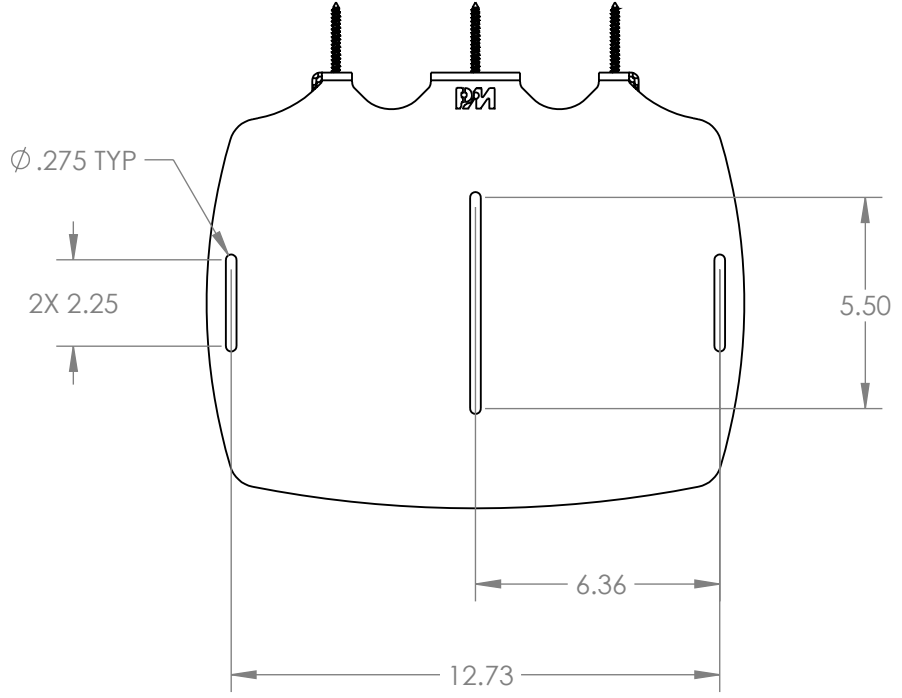

WALL MOUNT SMALL SHELF : 7170-1004-01

WEIGHT = 5.05 LBS
WEIGHT RATING = 50.0 LBS

SLOTS FOR ADDING VARIOUS ACCESORIES INCLUDING CAMERAS AND ZIRKONA PRODUCTS