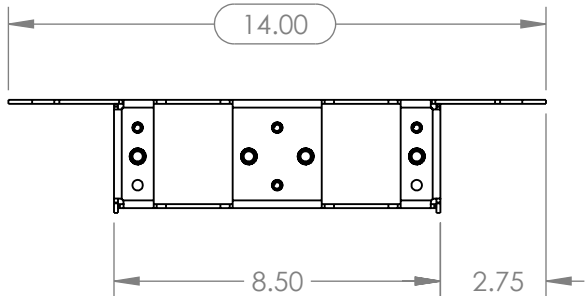

WALL MOUNT SMALL SHELF : 7170-1004-01

WEIGHT = 5.05 LBS
WEIGHT RATING = 50.0 LBS

SLOTS FOR ADDING VARIOUS ACCESORIES INCLUDING CAMERAS AND ZIRKONA PRODUCTS