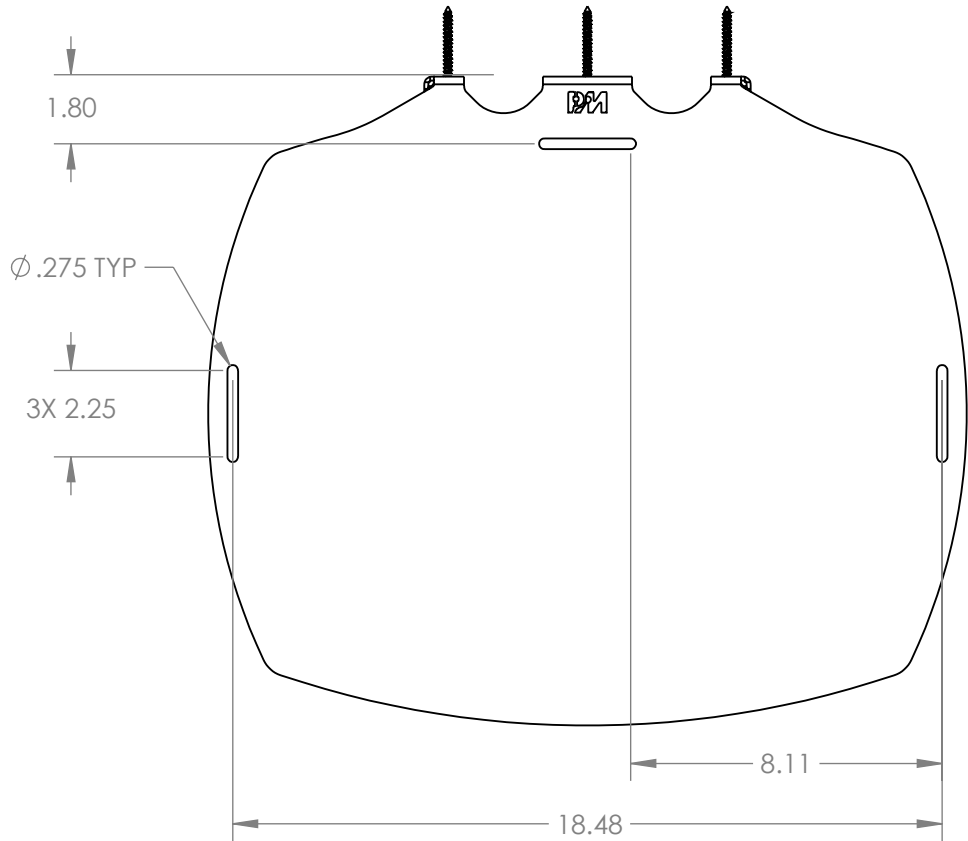

WALL MOUNT LARGE SHELF : 7170-1004-11

WEIGHT = 9.65 LBS
WEIGHT RATING = 50.0 LBS

SLOTS FOR ADDING VARIOUS ACCESORIES INCLUDING LAPTOPS AND ZIRKONA PRODUCTS