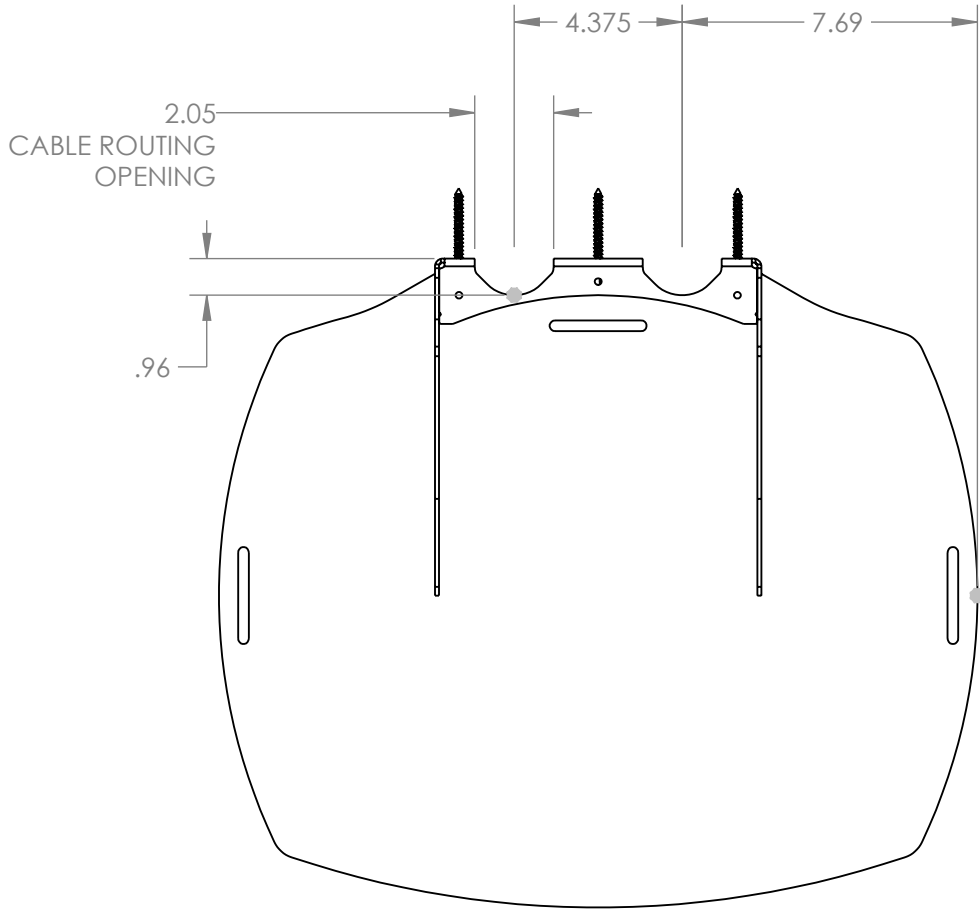

WALL MOUNT LARGE SHELF : 7170-1004-11

WEIGHT = 9.65 LBS
WEIGHT RATING = 50.0 LBS

SLOTS FOR ADDING VARIOUS ACCESORIES INCLUDING LAPTOPS AND ZIRKONA PRODUCTS