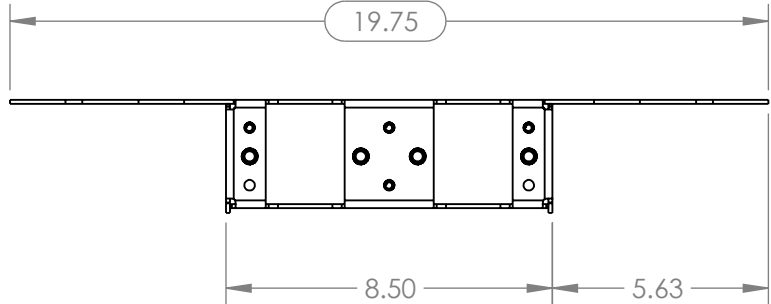

WALL MOUNT LARGE SHELF : 7170-1004-11

WEIGHT = 9.65 LBS
WEIGHT RATING = 50.0 LBS

SLOTS FOR ADDING VARIOUS ACCESORIES INCLUDING LAPTOPS AND ZIRKONA PRODUCTS