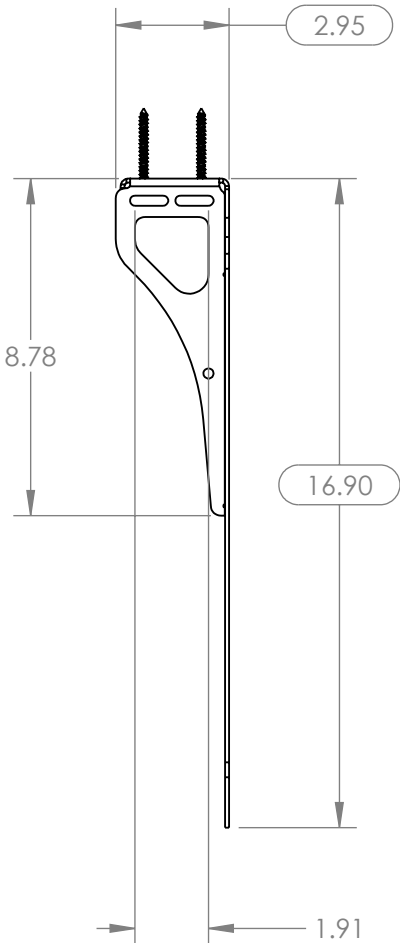

WALL MOUNT LARGE SHELF : 7170-1004-11

WEIGHT = 9.65 LBS
WEIGHT RATING = 50.0 LBS

SLOTS FOR ADDING VARIOUS ACCESORIES INCLUDING LAPTOPS AND ZIRKONA PRODUCTS