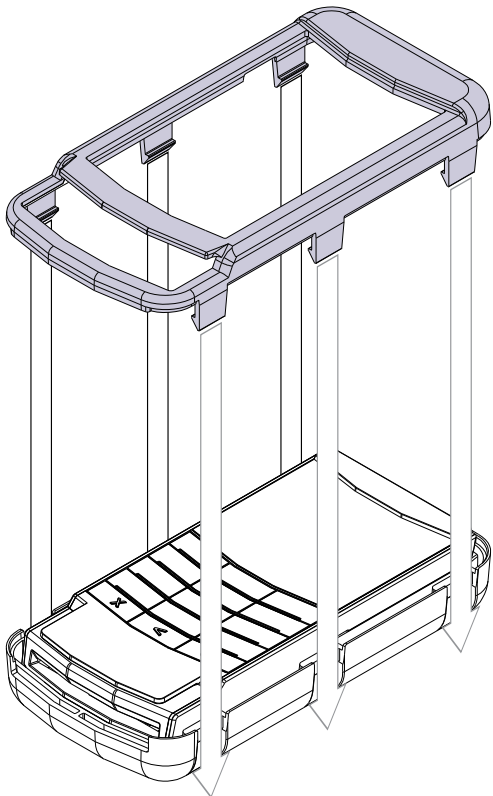

### What's Included:

Case Front

Case Back

Neck Lanyard

Wrist Lanyard

**Fig 1**

Compatible with Equinox Luxe 6200m  
Mobile, Wired, and Wired Stand Models

**Fig 2**