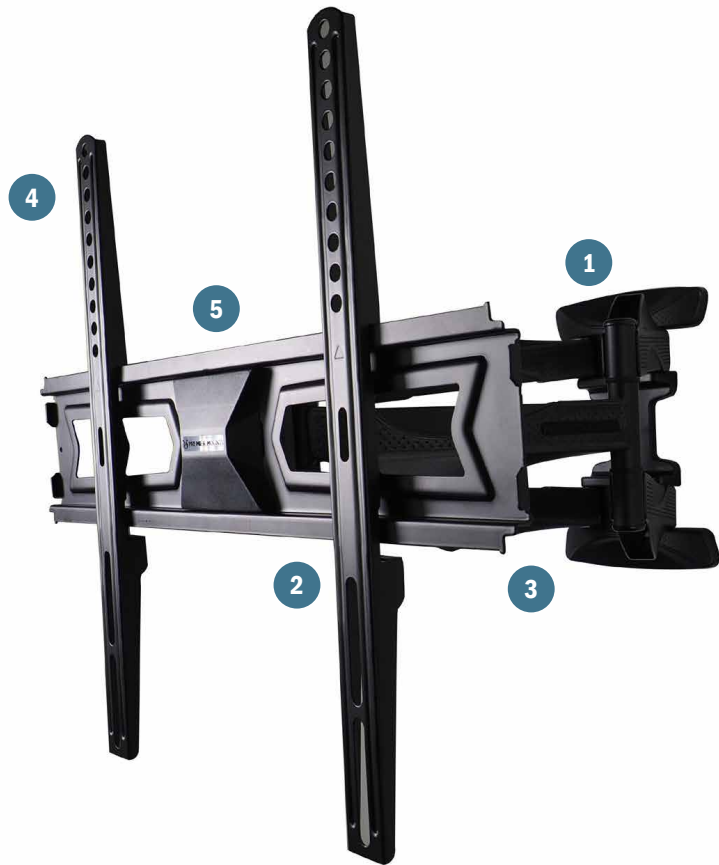

AM65 Low Profile Swingout Mount for Flat-Panels

ITEM: AM65

WEIGHT CAPACITY:
65 LB. / 29 KG

The AM65 is a swing out mount for flat-panel displays up to 65 lbs/29kg. The AM65 allows for up to 45° of swivel, 12° of tilt and extends up to 18". With a slim depth of only 2.2" it looks like a flat mount when collapsed. Cable management channels are built in the arm to keep power and cables protected when pulling or pushing the display.

FEATURES

- 1 Low profile swing out mount collapses to just 2.2" from the wall
- 2 Single piece construction makes for a quicker install
- 3 Scissor style arms pull up to 18" from the wall
- 4 12° of downward tilt
- 5 Universal mounting pattern up to 400 x 400

Flat panel mount collapses to 2.2 in. from the wall

Expands flat panel displays up to 18 inches from the wall

Designed to offer 12 degrees of downward tilt for today's slim line flat panels

AM65 Low Profile Swingout Mount for Flat-Panels

SPECIFICATIONS

WEIGHT	COLOR	WEIGHT CAPACITY/MOUNT	MOUNTING PATTERN
9.8 lb 4.5 kg	Black	65 lb. 29 kg	100 x 100 mm (min) x 430 x 400 mm (Max)
WIDTH x HEIGHT x DEPTH			WARRANTY
19.6 x 16.6 x 2.2 in 498 x 422 x 56 mm			Lifetime