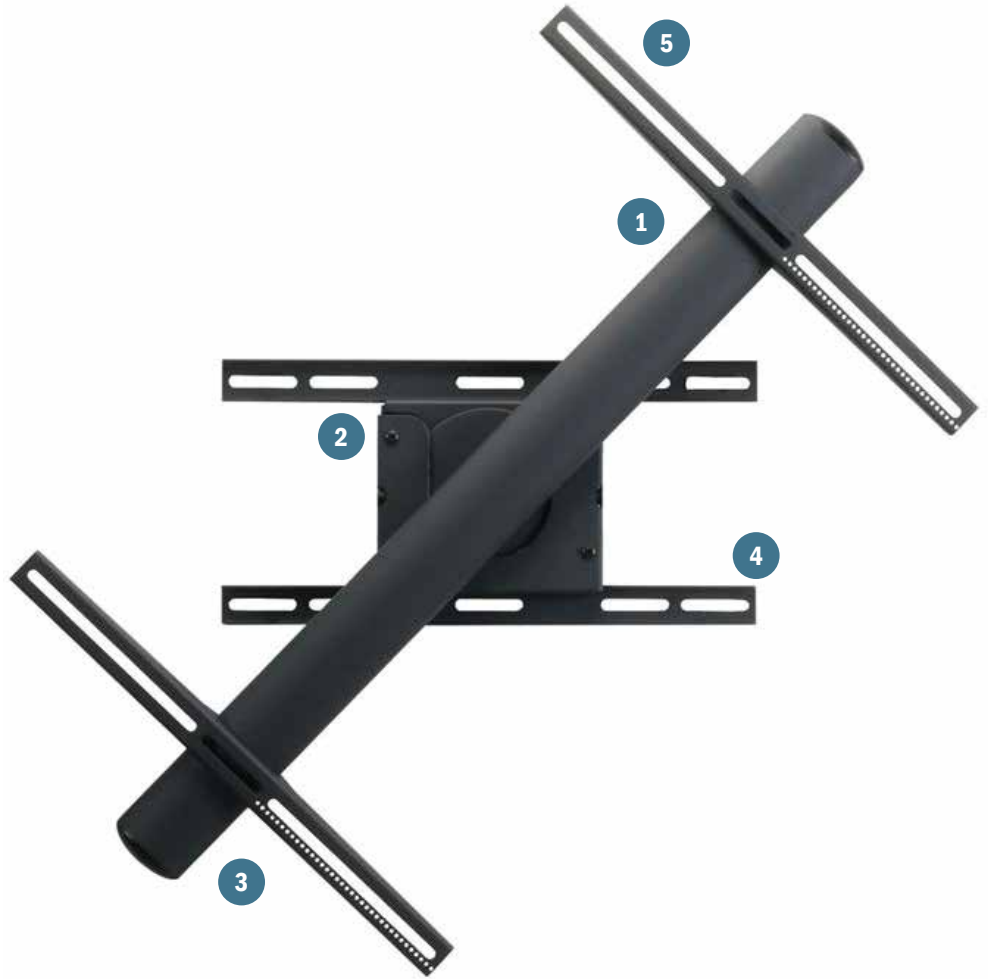

Rotating Mount for Flat-Panels

ITEM: RFM

WEIGHT CAPACITY:
160 LB. | 73 KG

This rotating, universal flat-panel mount holds displays up to 160 lb. It typically fits displays 37 - 63 in. With 360° of continuous rotation, the flat-panel can be displayed in landscape or portrait positions. The two-piece design mounts a mere 3.75 in. from the wall.

FEATURES

- 1 360° rotation to set in portrait or landscape configuration
- 2 Security screw on wall plate prevents flat panel removal
- 3 Signature design adds both aesthetics and rigidity
- 4 Time-saving components allow a quick, three-step installation
- 5 Patented washer “grips” mounting bracket for secure installation

SPECIFICATIONS

COLOR	WEIGHT	WEIGHT CAPACITY/MOUNT	MOUNTING PATTERN
Black	28.2 lb. 12.79 kg	160 lb. 72.57 kg	250 x 200 (Min) , 870 x 505 (Max) mm
WIDTH x HEIGHT x DEPTH			WARRANTY
See Drawing			Lifetime