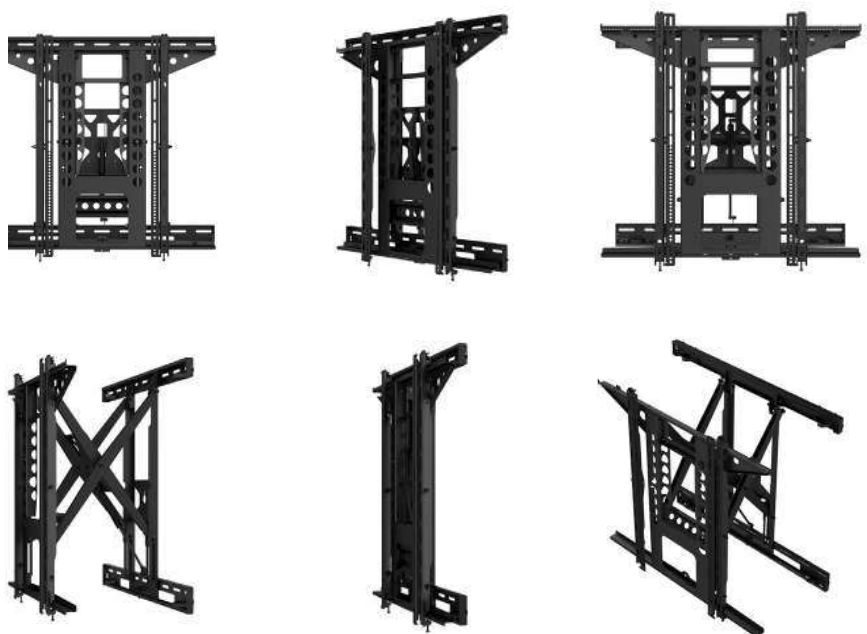

LMVLF Press & Release Mount for Flat Panels up to 300lbs

ITEM: LMVLF

WEIGHT CAPACITY:
300 LB/ 136.07 KG

FEATURES

- Press & Release Mount for Flat Panels up to 300lbs
- Depression clasp automatically latches closed and springs open with a gentle push on the bezel of the display
- Easiest serviceable flat panel mount for large format displays
- The LMV's scissor design adds additional stability upon mount extension
- Convenient X, Y, and Z adjustments
- Works with Samsung QM-98F and OH-85N series of displays

LMVLF Press & Release Mount for Flat Panels up to 300lbs

SPECIFICATIONS

COLOR	WEIGHT CAPACITY/MOUNT	MOUNTING PATTERN
Black	300 lb. 136.07 kg	400 x 400mm, 800 x 800mm
WIDTH x HEIGHT	DEPTH	WARRANTY
32 x 34.10 in. 812.80 x 866.03 mm	Collapsed 3.67 in 93.10 mm & Extended 20.05 in 509.22 mm	Limited Lifetime