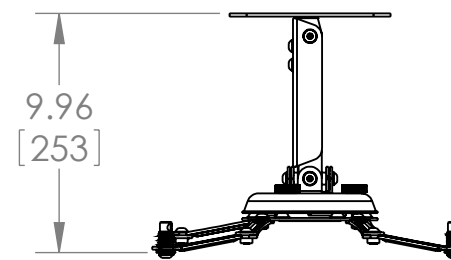

MAX HEIGHT

MIN HEIGHT

WEIGHT CAPACITY: 25 LBS

DESCRIPTION:			
GYRO LOCK ASSY			
PART NO.			
PBL-UMS			
MAX. WEIGHT CAPACITY	DIMENSION ARE IN	SCALE:	SHEET
25.0 LB.	INCH AND [MM]	1:8	1 OF 1