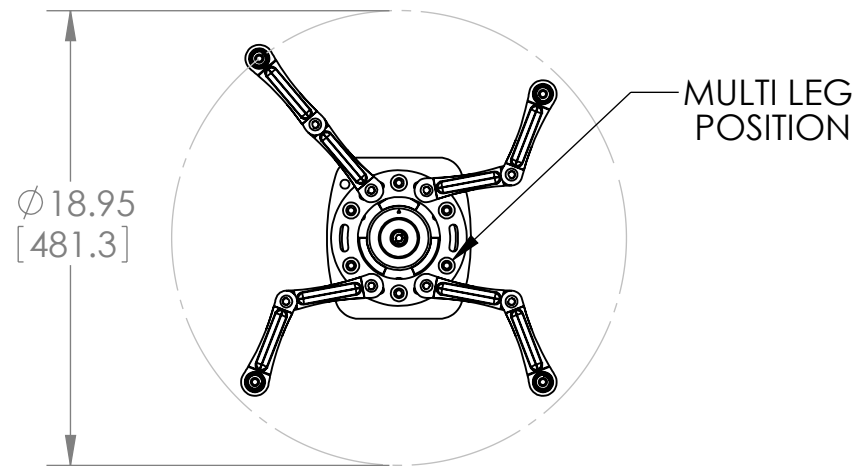

MAX HEIGHT

MIN HEIGHT

WEIGHT CAPACITY: 25 LBS

DESCRIPTION:			
GYRO LOCK ASSY			
PART NO.			
PBL-UMS			
MAX. WEIGHT CAPACITY	DIMENSION ARE IN	SCALE:	SHEET
25.0 LB.	INCH AND [MM]	1:8	1 OF 1