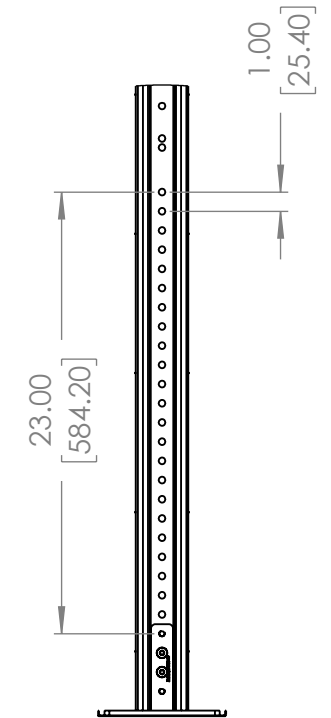

DETAIL B  
SCALE 1 : 15

	HEIGHT DIMENSION
A	54.17 (1376.02)
B	59.55 (1512.52)
C	60.02 (1524.54)
D	61.71 (1567.52)
E	67.90 (1724.54)
F	78.91 (2004.19)
G	82.67 (2099.94)
H	89.02 (2261.02)
I	91.18 (2316.02)

DIMENSION ARE IN INCH AND [MM]  
WEIGHT CAPACITY: PRODUCT SPECIFIC

DESCRIPTION:  
PREMIER FLOOR CEILING MOUNT FOR  
SAMSUNG OM46N-D & OM55N-D

PART NO. PFC-OMND

MAX. WEIGHT CAPACITY LB.	DIMENSION ARE IN INCH AND [MM]	SCALE: 1:20	SHEET 1 OF 1
-----------------------------	-----------------------------------	----------------	-----------------

SAMSUNG OM55N-D DISPLAY  
(SUPPLIED BY OTHERS)

CHANNEL  
CABLE  
MANAGEMENT

PFC-OMND  
MOUNT

(FLOOR APPLICATION)

DETAIL B  
SCALE 1 : 10

DIMENSION ARE IN INCH AND [MM]  
WEIGHT CAPACITY: PRODUCT SPECIFIC

DESCRIPTION: PREMIER FLOOR CEILING MOUNT FOR SAMSUNG OM46N-D & OM55N-D			
PART NO. PFC-OMND			
MAX. WEIGHT CAPACITY LB.	DIMENSION ARE IN INCH AND [MM]	SCALE: 1:20	SHEET 1 OF 1

PFC-OMND MOUNT #2

SAMSUNG OM55N-D DISPLAY (SUPPLIED BY OTHERS)

PFC-OMND MOUNT #1

CHANNEL CABLE MANAGEMENT

DETAIL B  
SCALE 1 : 10

DIMENSION ARE IN INCH AND [MM]  
WEIGHT CAPACITY: PRODUCT SPECIFIC

DESCRIPTION: PREMIER FLOOR CEILING MOUNT FOR SAMSUNG OM46N-D & OM55N-D			
PART NO. PFC-OMND			
MAX. WEIGHT CAPACITY LB.	DIMENSION ARE IN INCH AND [MM]	SCALE: 1:20	SHEET 1 OF 1