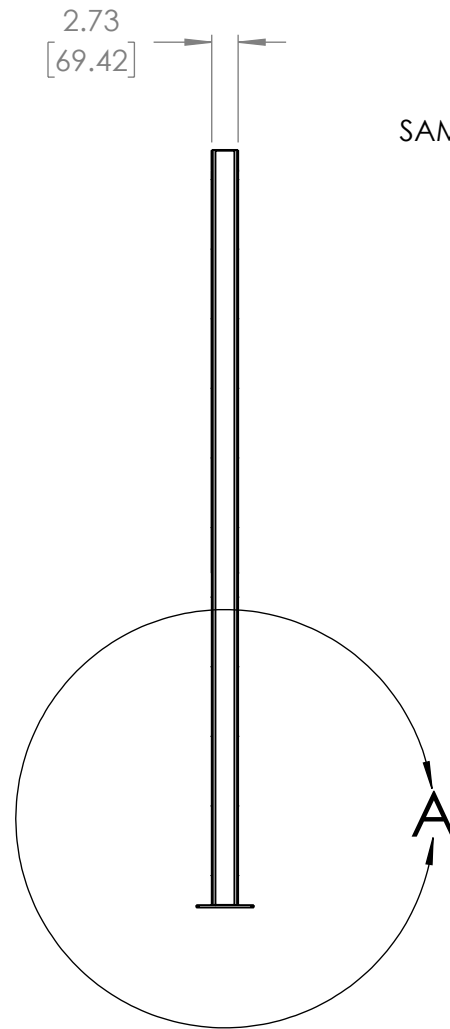

(CEILING APPLICATION)

DETAIL A  
SCALE 1 : 15

A	57.994 (1471.77)
B	64.126 (1628.79)
C	65.818 (1671.77)
D	72.00 (1828.79)
E	75.135 (1908.44)
F	78.905 (2004.19)
G	85.247 (2165.27)
H	85.720 (2177.29)
I	87.412 (2220.27)

DESCRIPTION: PREMIER FLOOR CEILING MOUNT FOR SAMSUNG OM46N-D & OM55N-D			
PART NO. PFC-OMND			
MAX. WEIGHT CAPACITY LB.	DIMENSION ARE IN INCH AND [MM]	SCALE: 1:20	SHEET 1 OF 1

SAMSUNG OM46N-D DISPLAY  
(SUPPLIED BY OTHERS)

DETAIL B  
SCALE 1 : 15

	HEIGHT DIMENSION
A	54.17 (1376.02)
B	59.55 (1512.52)
C	60.02 (1524.54)
D	61.71 (1567.52)
E	67.90 (1724.54)
F	78.91 (2004.19)
G	82.67 (2099.94)
H	89.02 (2261.02)
I	91.18 (2316.02)