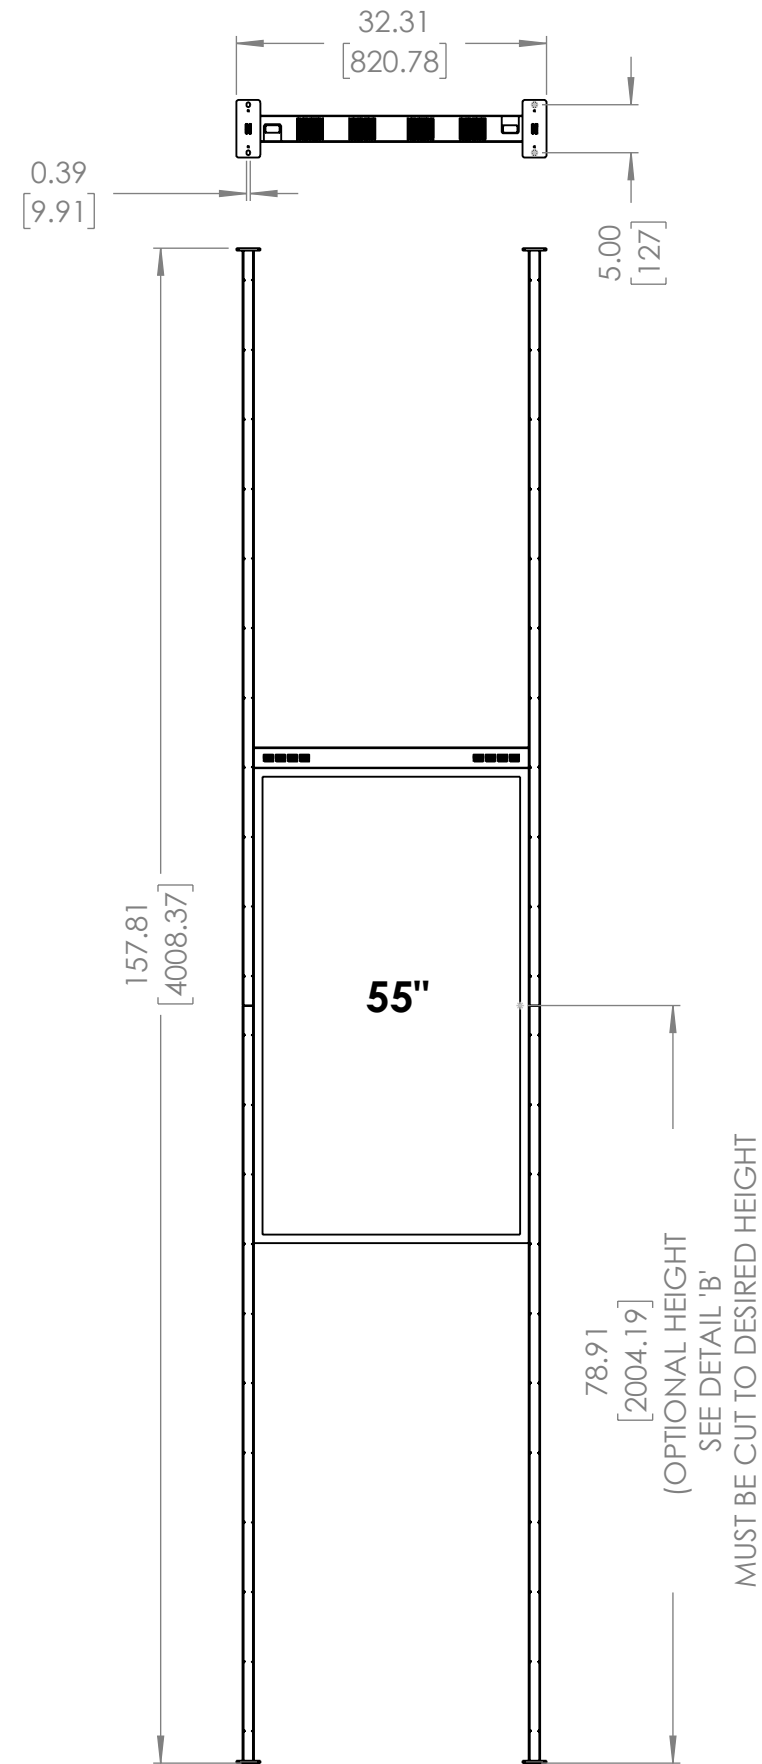

(CEILING APPLICATION)

DETAIL A  
SCALE 1 : 15

A	57.994 (1471.77)
B	64.126 (1628.79)
C	65.818 (1671.77)
D	72.00 (1828.79)
E	75.135 (1908.44)
F	78.905 (2004.19)
G	85.247 (2165.27)
H	85.720 (2177.29)
I	87.412 (2220.27)

DETAIL B  
SCALE 1 : 15

	HEIGHT DIMENSION
A	54.17 (1376.02)
B	59.55 (1512.52)
C	60.02 (1524.54)
D	61.71 (1567.52)
E	67.90 (1724.54)
F	78.91 (2004.19)
G	82.67 (2099.94)
H	89.02 (2261.02)
I	91.18 (2316.02)

DIMENSION ARE IN INCH AND [MM]  
WEIGHT CAPACITY: PRODUCT SPECIFIC

DESCRIPTION:  
PREMIER FLOOR CEILING MOUNT FOR  
SAMSUNG OM46N-D & OM55N-D

PART NO. PFC-OMND

MAX. WEIGHT CAPACITY LB.	DIMENSION ARE IN INCH AND [MM]	SCALE: 1:20	SHEET 1 OF 1
-----------------------------	-----------------------------------	----------------	-----------------

SAMSUNG OM55N-D DISPLAY  
(SUPPLIED BY OTHERS)

CHANNEL  
CABLE  
MANAGEMENT

PFC-OMND  
MOUNT

(FLOOR APPLICATION)

DETAIL B  
SCALE 1 : 10

DIMENSION ARE IN INCH AND [MM]  
WEIGHT CAPACITY: PRODUCT SPECIFIC

DESCRIPTION: PREMIER FLOOR CEILING MOUNT FOR SAMSUNG OM46N-D & OM55N-D			
PART NO. PFC-OMND			
MAX. WEIGHT CAPACITY LB.	DIMENSION ARE IN INCH AND [MM]	SCALE: 1:20	SHEET 1 OF 1