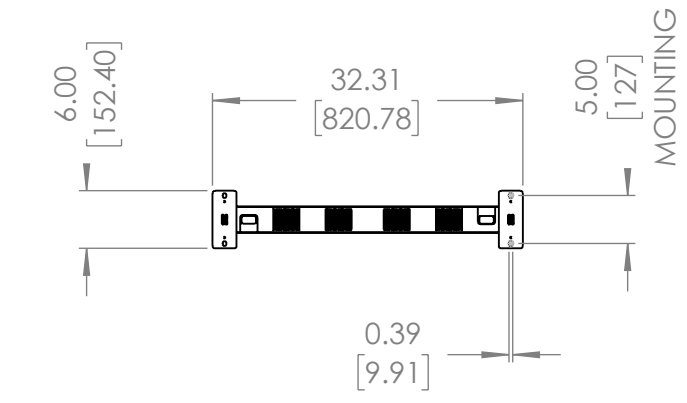

SAMSUNG OM46N-D DISPLAY  
(SUPPLIED BY OTHERS)

PFC-OMND  
MOUNT #2

PFC-OMND  
MOUNT #1

CHANNEL  
CABLE  
MANAGEMENT

DETAIL A  
SCALE 1 : 10

DESCRIPTION: PREMIER FLOOR CEILING MOUNT FOR SAMSUNG OM46N-D & OM55N-D			
PART NO. PFC-OMND			
MAX. WEIGHT CAPACITY LB.	DIMENSION ARE IN INCH AND [MM]	SCALE: 1:20	SHEET 1 OF 1

DIMENSION ARE IN INCH AND [MM]  
 WEIGHT CAPACITY: PRODUCT SPECIFIC

DESCRIPTION: PREMIER FLOOR CEILING MOUNT FOR SAMSUNG OM46N-D & OM55N-D			
PART NO. PFC-OMND			
MAX. WEIGHT CAPACITY LB.	DIMENSION ARE IN INCH AND [MM]	SCALE: 1:20	SHEET 1 OF 1

DETAIL B  
SCALE 1 : 15

	HEIGHT DIMENSION
A	54.17 (1376.02)
B	59.55 (1512.52)
C	60.02 (1524.54)
D	61.71 (1567.52)
E	67.90 (1724.54)
F	78.91 (2004.19)
G	82.67 (2099.94)
H	89.02 (2261.02)
I	91.18 (2316.02)