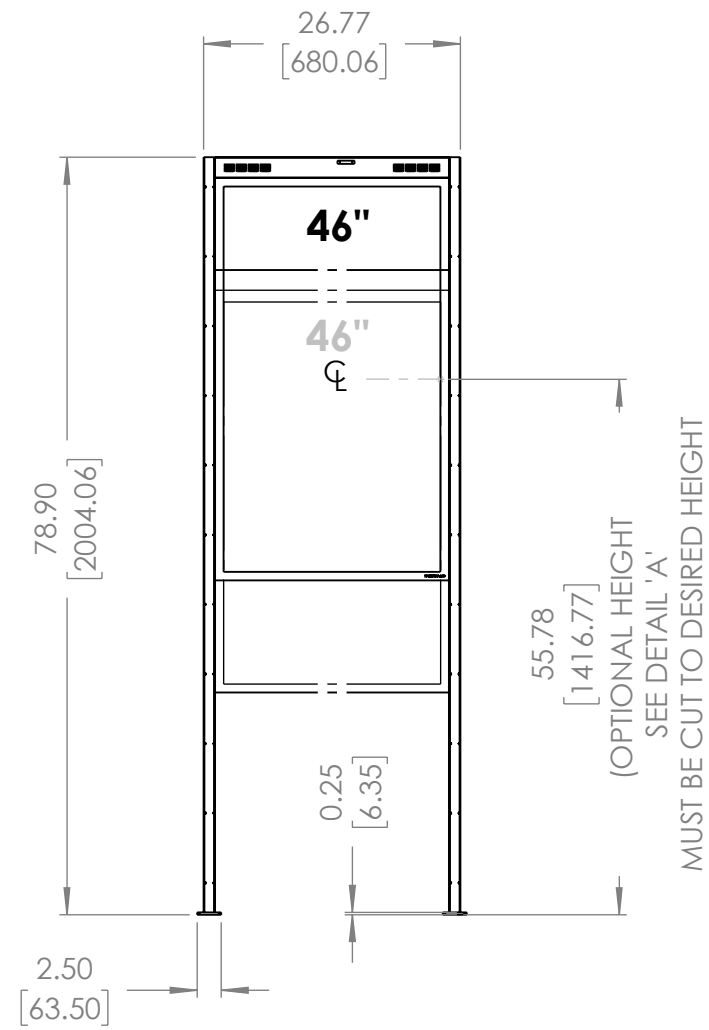

(CEILING APPLICATION)

DETAIL A  
SCALE 1 : 15

A	57.994 (1471.77)
B	64.126 (1628.79)
C	65.818 (1671.77)
D	72.00 (1828.79)
E	75.135 (1908.44)
F	78.905 (2004.19)
G	85.247 (2165.27)
H	85.720 (2177.29)
I	87.412 (2220.27)

DESCRIPTION: PREMIER FLOOR CEILING MOUNT FOR SAMSUNG OM46N-D & OM55N-D			
PART NO. PFC-OMND			
MAX. WEIGHT CAPACITY LB.	DIMENSION ARE IN INCH AND [MM]	SCALE: 1:20	SHEET 1 OF 1

SAMSUNG OM46N-D DISPLAY  
(SUPPLIED BY OTHERS)

CHANNEL  
CABLE  
MANAGEMENT

PFC-OMND  
MOUNT

(FLOOR APPLICATION)

DETAIL A  
SCALE 1 : 10

DESCRIPTION: PREMIER FLOOR CEILING MOUNT FOR SAMSUNG OM46N-D & OM55N-D			
PART NO. PFC-OMND			
MAX. WEIGHT CAPACITY LB.	DIMENSION ARE IN INCH AND [MM]	SCALE: 1:20	SHEET 1 OF 1

DETAIL B  
SCALE 1 : 15

	HEIGHT DIMENSION
A	54.17 (1376.02)
B	59.55 (1512.52)
C	60.02 (1524.54)
D	61.71 (1567.52)
E	67.90 (1724.54)
F	78.91 (2004.19)
G	82.67 (2099.94)
H	89.02 (2261.02)
I	91.18 (2316.02)