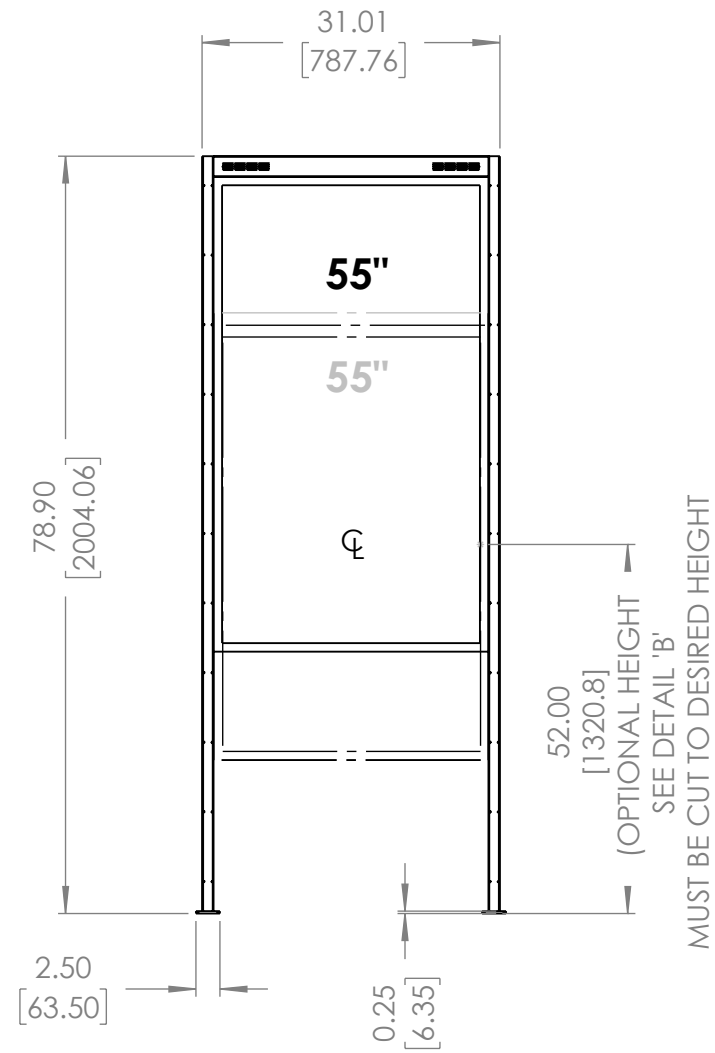

(CEILING APPLICATION)

DETAIL A  
SCALE 1 : 15

A	57.994 (1471.77)
B	64.126 (1628.79)
C	65.818 (1671.77)
D	72.00 (1828.79)
E	75.135 (1908.44)
F	78.905 (2004.19)
G	85.247 (2165.27)
H	85.720 (2177.29)
I	87.412 (2220.27)

DIMENSION ARE IN INCH AND [MM]  
 WEIGHT CAPACITY: PRODUCT SPECIFIC

DESCRIPTION: PREMIER FLOOR CEILING MOUNT FOR SAMSUNG OM46N-D & OM55N-D			
PART NO. PFC-OMND			
MAX. WEIGHT CAPACITY LB.	DIMENSION ARE IN INCH AND [MM]	SCALE: 1:20	SHEET 1 OF 1

DETAIL B  
SCALE 1 : 15

	HEIGHT DIMENSION
A	54.17 (1376.02)
B	59.55 (1512.52)
C	60.02 (1524.54)
D	61.71 (1567.52)
E	67.90 (1724.54)
F	78.91 (2004.19)
G	82.67 (2099.94)
H	89.02 (2261.02)
I	91.18 (2316.02)

DIMENSION ARE IN INCH AND [MM]  
WEIGHT CAPACITY: PRODUCT SPECIFIC

DESCRIPTION:  
PREMIER FLOOR CEILING MOUNT FOR  
SAMSUNG OM46N-D & OM55N-D

PART NO. PFC-OMND

MAX. WEIGHT CAPACITY LB.	DIMENSION ARE IN INCH AND [MM]	SCALE: 1:20	SHEET 1 OF 1
-----------------------------	-----------------------------------	----------------	-----------------