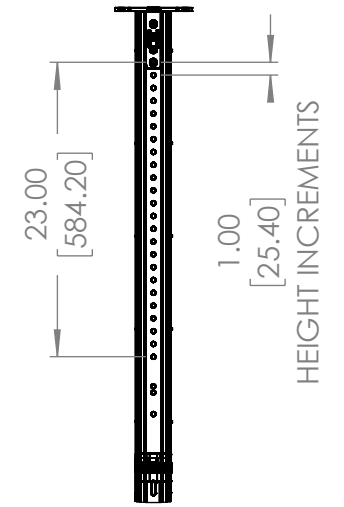

(CEILING APPLICATION)

DETAIL A  
SCALE 1 : 15

A	57.994 (1471.77)
B	64.126 (1628.79)
C	65.818 (1671.77)
D	72.00 (1828.79)
E	75.135 (1908.44)
F	78.905 (2004.19)
G	85.247 (2165.27)
H	85.720 (2177.29)
I	87.412 (2220.27)

DESCRIPTION: PREMIER FLOOR CEILING MOUNT FOR SAMSUNG OM46N-D & OM55N-D			
PART NO. PFC-OMND			
MAX. WEIGHT CAPACITY LB.	DIMENSION ARE IN INCH AND [MM]	SCALE: 1:20	SHEET 1 OF 1

SAMSUNG OM46N-D DISPLAY  
(SUPPLIED BY OTHERS)

CHANNEL  
CABLE  
MANAGEMENT

PFC-OMND  
MOUNT

(FLOOR APPLICATION)

DETAIL A  
SCALE 1 : 10

DESCRIPTION: PREMIER FLOOR CEILING MOUNT FOR SAMSUNG OM46N-D & OM55N-D			
PART NO. PFC-OMND			
MAX. WEIGHT CAPACITY LB.	DIMENSION ARE IN INCH AND [MM]	SCALE: 1:20	SHEET 1 OF 1

DETAIL B  
SCALE 1 : 15

	HEIGHT DIMENSION
A	54.17 (1376.02)
B	59.55 (1512.52)
C	60.02 (1524.54)
D	61.71 (1567.52)
E	67.90 (1724.54)
F	78.91 (2004.19)
G	82.67 (2099.94)
H	89.02 (2261.02)
I	91.18 (2316.02)