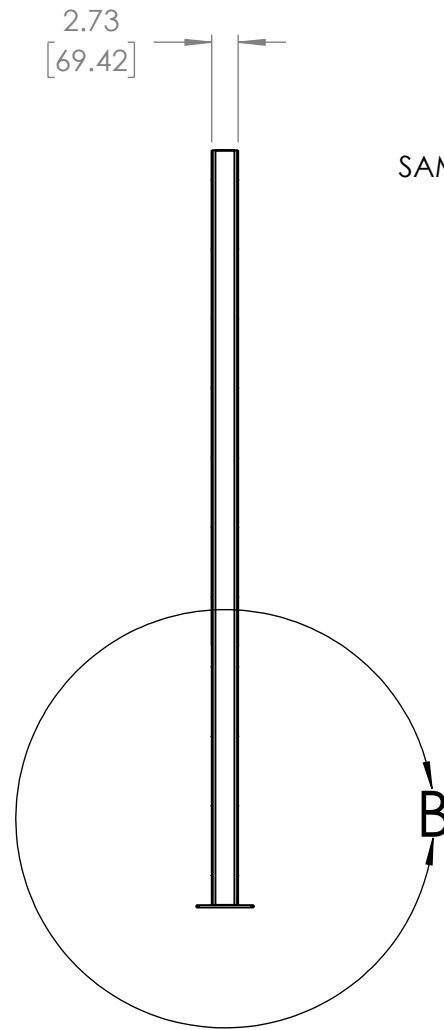

SAMSUNG OM55N-D DISPLAY
(SUPPLIED BY OTHERS)

CHANNEL
CABLE
MANAGEMENT

PFC-OMND
MOUNT

(FLOOR APPLICATION)