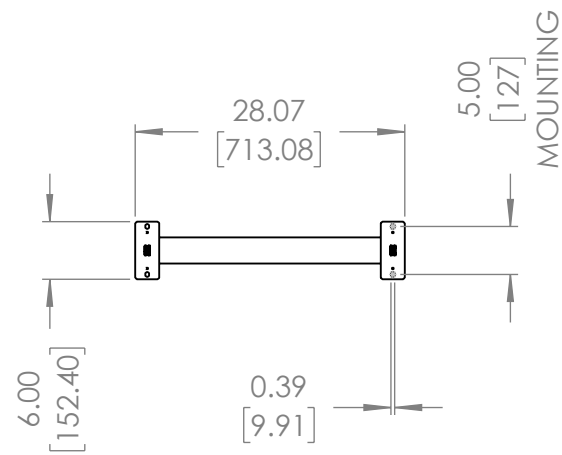

(CEILING APPLICATION)

DETAIL A  
SCALE 1 : 15

A	57.994 (1471.77)
B	64.126 (1628.79)
C	65.818 (1671.77)
D	72.00 (1828.79)
E	75.135 (1908.44)
F	78.905 (2004.19)
G	85.247 (2165.27)
H	85.720 (2177.29)
I	87.412 (2220.27)

DESCRIPTION: PREMIER FLOOR CEILING MOUNT FOR SAMSUNG OM46N-D & OM55N-D			
PART NO. PFC-OMND			
MAX. WEIGHT CAPACITY LB.	DIMENSION ARE IN INCH AND [MM]	SCALE: 1:20	SHEET 1 OF 1

SAMSUNG OM46N-D DISPLAY  
(SUPPLIED BY OTHERS)

DIMENSION ARE IN INCH AND [MM]  
 WEIGHT CAPACITY: PRODUCT SPECIFIC

DESCRIPTION: PREMIER FLOOR CEILING MOUNT FOR SAMSUNG OM46N-D & OM55N-D			
PART NO. PFC-OMND			
MAX. WEIGHT CAPACITY LB.	DIMENSION ARE IN INCH AND [MM]	SCALE: 1:20	SHEET 1 OF 1

DETAIL B  
SCALE 1 : 15

	HEIGHT DIMENSION
A	54.17 (1376.02)
B	59.55 (1512.52)
C	60.02 (1524.54)
D	61.71 (1567.52)
E	67.90 (1724.54)
F	78.91 (2004.19)
G	82.67 (2099.94)
H	89.02 (2261.02)
I	91.18 (2316.02)