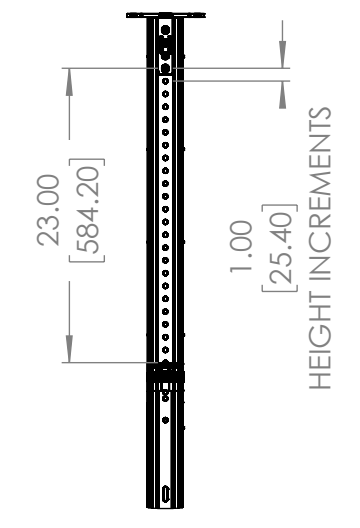

CHANNEL  
CABLE  
MANAGEMENT

PFC-OMND  
MOUNT

(FLOOR APPLICATION)

DETAIL A  
SCALE 1 : 10

DESCRIPTION: PREMIER FLOOR CEILING MOUNT FOR SAMSUNG OM46N-D & OM55N-D			
PART NO. PFC-OMND			
MAX. WEIGHT CAPACITY LB.	DIMENSION ARE IN INCH AND [MM]	SCALE: 1:20	SHEET 1 OF 1

SAMSUNG OM46N-D DISPLAY  
(SUPPLIED BY OTHERS)

PFC-OMND  
MOUNT #2

PFC-OMND  
MOUNT #1

CHANNEL  
CABLE  
MANAGEMENT

DETAIL A  
SCALE 1 : 10

DESCRIPTION: PREMIER FLOOR CEILING MOUNT FOR SAMSUNG OM46N-D & OM55N-D			
PART NO. PFC-OMND			
MAX. WEIGHT CAPACITY LB.	DIMENSION ARE IN INCH AND [MM]	SCALE: 1:20	SHEET 1 OF 1

DIMENSION ARE IN INCH AND [MM]  
 WEIGHT CAPACITY: PRODUCT SPECIFIC

DESCRIPTION: PREMIER FLOOR CEILING MOUNT FOR SAMSUNG OM46N-D & OM55N-D			
PART NO. PFC-OMND			
MAX. WEIGHT CAPACITY LB.	DIMENSION ARE IN INCH AND [MM]	SCALE: 1:20	SHEET 1 OF 1

DETAIL B  
SCALE 1 : 15

	HEIGHT DIMENSION
A	54.17 (1376.02)
B	59.55 (1512.52)
C	60.02 (1524.54)
D	61.71 (1567.52)
E	67.90 (1724.54)
F	78.91 (2004.19)
G	82.67 (2099.94)
H	89.02 (2261.02)
I	91.18 (2316.02)