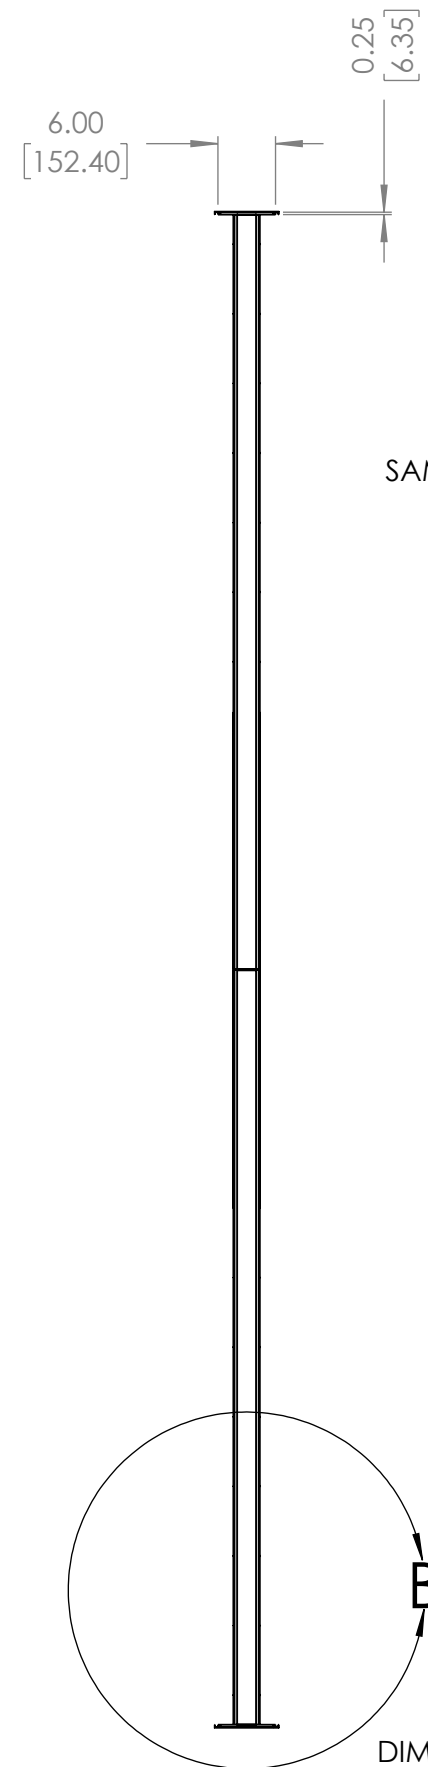

(CEILING APPLICATION)

DETAIL A  
SCALE 1 : 15

A	57.994 (1471.77)
B	64.126 (1628.79)
C	65.818 (1671.77)
D	72.00 (1828.79)
E	75.135 (1908.44)
F	78.905 (2004.19)
G	85.247 (2165.27)
H	85.720 (2177.29)
I	87.412 (2220.27)

DESCRIPTION: PREMIER FLOOR CEILING MOUNT FOR SAMSUNG OM46N-D & OM55N-D			
PART NO. PFC-OMND			
MAX. WEIGHT CAPACITY LB.	DIMENSION ARE IN INCH AND [MM]	SCALE: 1:20	SHEET 1 OF 1

SAMSUNG OM46N-D DISPLAY  
(SUPPLIED BY OTHERS)

DETAIL B  
SCALE 1 : 15

	HEIGHT DIMENSION
A	54.17 (1376.02)
B	59.55 (1512.52)
C	60.02 (1524.54)
D	61.71 (1567.52)
E	67.90 (1724.54)
F	78.91 (2004.19)
G	82.67 (2099.94)
H	89.02 (2261.02)
I	91.18 (2316.02)

SAMSUNG OM55N-D DISPLAY  
(SUPPLIED BY OTHERS)

CHANNEL  
CABLE  
MANAGEMENT

PFC-OMND  
MOUNT

(FLOOR APPLICATION)

DETAIL B  
SCALE 1 : 10

DIMENSION ARE IN INCH AND [MM]  
WEIGHT CAPACITY: PRODUCT SPECIFIC

DESCRIPTION: PREMIER FLOOR CEILING MOUNT FOR SAMSUNG OM46N-D & OM55N-D			
PART NO. PFC-OMND			
MAX. WEIGHT CAPACITY LB.	DIMENSION ARE IN INCH AND [MM]	SCALE: 1:20	SHEET 1 OF 1