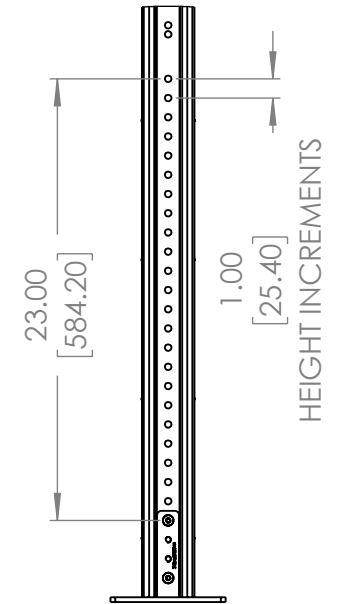

(CEILING APPLICATION)

DETAIL A  
SCALE 1 : 15

A	57.994 (1471.77)
B	64.126 (1628.79)
C	65.818 (1671.77)
D	72.00 (1828.79)
E	75.135 (1908.44)
F	78.905 (2004.19)
G	85.247 (2165.27)
H	85.720 (2177.29)
I	87.412 (2220.27)

DESCRIPTION: PREMIER FLOOR CEILING MOUNT FOR SAMSUNG OM46N-D & OM55N-D			
PART NO. PFC-OMND			
MAX. WEIGHT CAPACITY LB.	DIMENSION ARE IN INCH AND [MM]	SCALE: 1:20	SHEET 1 OF 1

SAMSUNG OM46N-D DISPLAY  
(SUPPLIED BY OTHERS)

CHANNEL  
CABLE  
MANAGEMENT

PFC-OMND  
MOUNT

(FLOOR APPLICATION)

DETAIL A  
SCALE 1 : 10

DESCRIPTION: PREMIER FLOOR CEILING MOUNT FOR SAMSUNG OM46N-D & OM55N-D			
PART NO. PFC-OMND			
MAX. WEIGHT CAPACITY LB.	DIMENSION ARE IN INCH AND [MM]	SCALE: 1:20	SHEET 1 OF 1

DETAIL B  
SCALE 1 : 15

	HEIGHT DIMENSION
A	54.17 (1376.02)
B	59.55 (1512.52)
C	60.02 (1524.54)
D	61.71 (1567.52)
E	67.90 (1724.54)
F	78.91 (2004.19)
G	82.67 (2099.94)
H	89.02 (2261.02)
I	91.18 (2316.02)