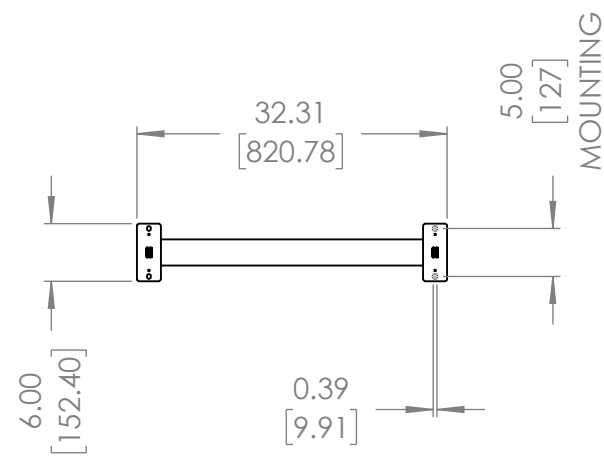

DETAIL B  
SCALE 1 : 15

	HEIGHT DIMENSION
A	54.17 (1376.02)
B	59.55 (1512.52)
C	60.02 (1524.54)
D	61.71 (1567.52)
E	67.90 (1724.54)
F	78.91 (2004.19)
G	82.67 (2099.94)
H	89.02 (2261.02)
I	91.18 (2316.02)

DIMENSION ARE IN INCH AND [MM]  
WEIGHT CAPACITY: PRODUCT SPECIFIC

DESCRIPTION:  
PREMIER FLOOR CEILING MOUNT FOR  
SAMSUNG OM46N-D & OM55N-D

PART NO. PFC-OMND

MAX. WEIGHT CAPACITY LB.	DIMENSION ARE IN INCH AND [MM]	SCALE: 1:20	SHEET 1 OF 1
-----------------------------	-----------------------------------	----------------	-----------------

SAMSUNG OM55N-D DISPLAY  
(SUPPLIED BY OTHERS)

CHANNEL  
CABLE  
MANAGEMENT

PFC-OMND  
MOUNT

(FLOOR APPLICATION)

DETAIL B  
SCALE 1 : 10

DIMENSION ARE IN INCH AND [MM]  
WEIGHT CAPACITY: PRODUCT SPECIFIC

DESCRIPTION: PREMIER FLOOR CEILING MOUNT FOR SAMSUNG OM46N-D & OM55N-D			
PART NO. PFC-OMND			
MAX. WEIGHT CAPACITY LB.	DIMENSION ARE IN INCH AND [MM]	SCALE: 1:20	SHEET 1 OF 1

PFC-OMND MOUNT #2

SAMSUNG OM55N-D DISPLAY (SUPPLIED BY OTHERS)

PFC-OMND MOUNT #1

CHANNEL CABLE MANAGEMENT

DETAIL B  
SCALE 1 : 10

DIMENSION ARE IN INCH AND [MM]  
WEIGHT CAPACITY: PRODUCT SPECIFIC

DESCRIPTION: PREMIER FLOOR CEILING MOUNT FOR SAMSUNG OM46N-D & OM55N-D			
PART NO. PFC-OMND			
MAX. WEIGHT CAPACITY LB.	DIMENSION ARE IN INCH AND [MM]	SCALE: 1:20	SHEET 1 OF 1