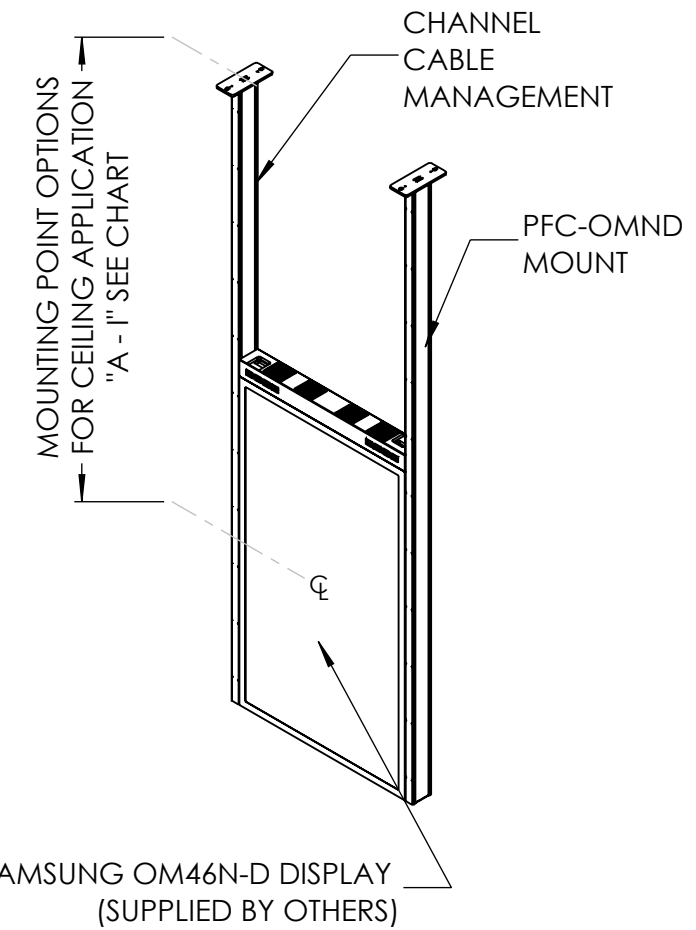

(CEILING APPLICATION)

DETAIL A  
SCALE 1 : 15

A	57.994 (1471.77)
B	64.126 (1628.79)
C	65.818 (1671.77)
D	72.00 (1828.79)
E	75.135 (1908.44)
F	78.905 (2004.19)
G	85.247 (2165.27)
H	85.720 (2177.29)
I	87.412 (2220.27)

DESCRIPTION: PREMIER FLOOR CEILING MOUNT FOR SAMSUNG OM46N-D & OM55N-D			
PART NO. PFC-OMND			
MAX. WEIGHT CAPACITY LB.	DIMENSION ARE IN INCH AND [MM]	SCALE: 1:20	SHEET 1 OF 1

SAMSUNG OM46N-D DISPLAY  
(SUPPLIED BY OTHERS)