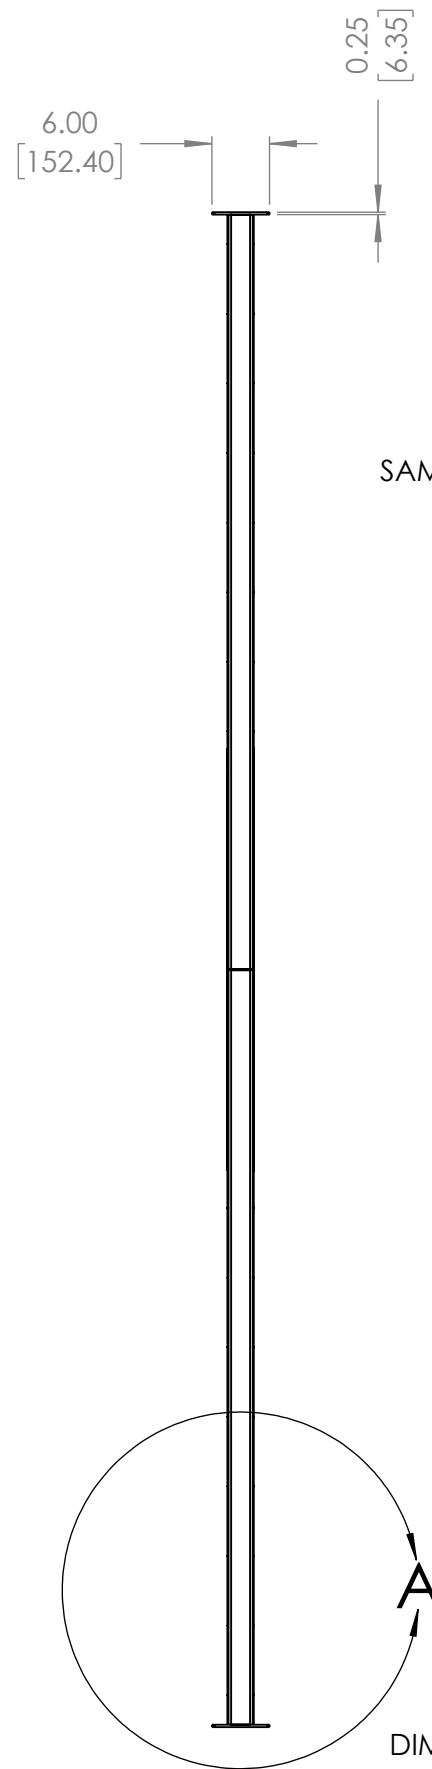

(CEILING APPLICATION)

DETAIL A  
SCALE 1 : 15

A	57.994 (1471.77)
B	64.126 (1628.79)
C	65.818 (1671.77)
D	72.00 (1828.79)
E	75.135 (1908.44)
F	78.905 (2004.19)
G	85.247 (2165.27)
H	85.720 (2177.29)
I	87.412 (2220.27)

DESCRIPTION: PREMIER FLOOR CEILING MOUNT FOR SAMSUNG OM46N-D & OM55N-D			
PART NO. PFC-OMND			
MAX. WEIGHT CAPACITY LB.	DIMENSION ARE IN INCH AND [MM]	SCALE: 1:20	SHEET 1 OF 1

SAMSUNG OM46N-D DISPLAY  
(SUPPLIED BY OTHERS)

CHANNEL  
CABLE  
MANAGEMENT

PFC-OMND  
MOUNT

(FLOOR APPLICATION)

DETAIL A  
SCALE 1 : 10

DESCRIPTION: PREMIER FLOOR CEILING MOUNT FOR SAMSUNG OM46N-D & OM55N-D			
PART NO. PFC-OMND			
MAX. WEIGHT CAPACITY LB.	DIMENSION ARE IN INCH AND [MM]	SCALE: 1:20	SHEET 1 OF 1

DETAIL B  
SCALE 1 : 15

	HEIGHT DIMENSION
A	54.17 (1376.02)
B	59.55 (1512.52)
C	60.02 (1524.54)
D	61.71 (1567.52)
E	67.90 (1724.54)
F	78.91 (2004.19)
G	82.67 (2099.94)
H	89.02 (2261.02)
I	91.18 (2316.02)