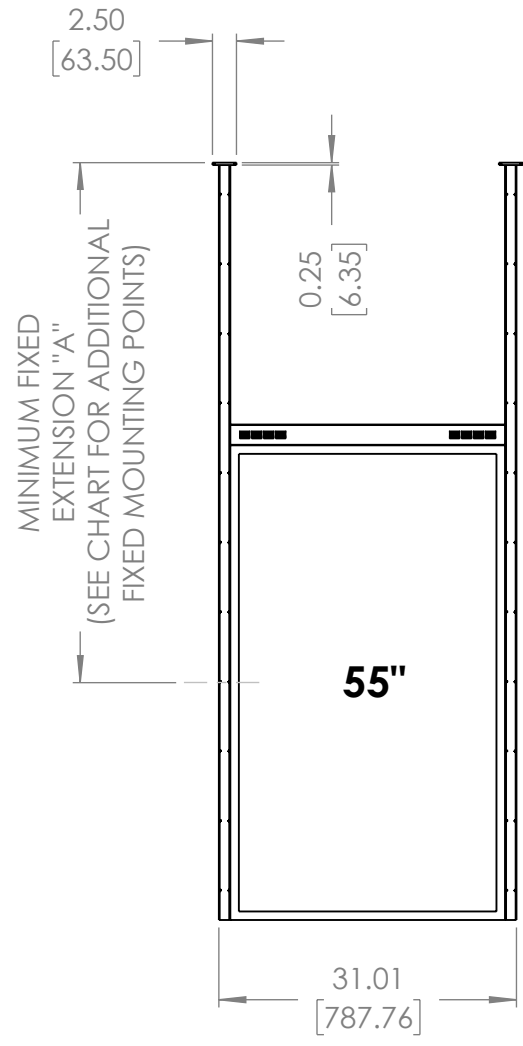

(CEILING APPLICATION)

DETAIL A  
SCALE 1 : 15

A	57.994 (1471.77)
B	64.126 (1628.79)
C	65.818 (1671.77)
D	72.00 (1828.79)
E	75.135 (1908.44)
F	78.905 (2004.19)
G	85.247 (2165.27)
H	85.720 (2177.29)
I	87.412 (2220.27)

SAMSUNG OM46N-D DISPLAY  
(SUPPLIED BY OTHERS)

PFC-OMND  
MOUNT #2

PFC-OMND  
MOUNT #1

CHANNEL  
CABLE  
MANAGEMENT

DETAIL A  
SCALE 1 : 10

DESCRIPTION: PREMIER FLOOR CEILING MOUNT FOR SAMSUNG OM46N-D & OM55N-D			
PART NO. PFC-OMND			
MAX. WEIGHT CAPACITY LB.	DIMENSION ARE IN INCH AND [MM]	SCALE: 1:20	SHEET 1 OF 1

DIMENSION ARE IN INCH AND [MM]  
 WEIGHT CAPACITY: PRODUCT SPECIFIC

DESCRIPTION: PREMIER FLOOR CEILING MOUNT FOR SAMSUNG OM46N-D & OM55N-D			
PART NO. PFC-OMND			
MAX. WEIGHT CAPACITY LB.	DIMENSION ARE IN INCH AND [MM]	SCALE: 1:20	SHEET 1 OF 1

DETAIL B  
SCALE 1 : 15

	HEIGHT DIMENSION
A	54.17 (1376.02)
B	59.55 (1512.52)
C	60.02 (1524.54)
D	61.71 (1567.52)
E	67.90 (1724.54)
F	78.91 (2004.19)
G	82.67 (2099.94)
H	89.02 (2261.02)
I	91.18 (2316.02)