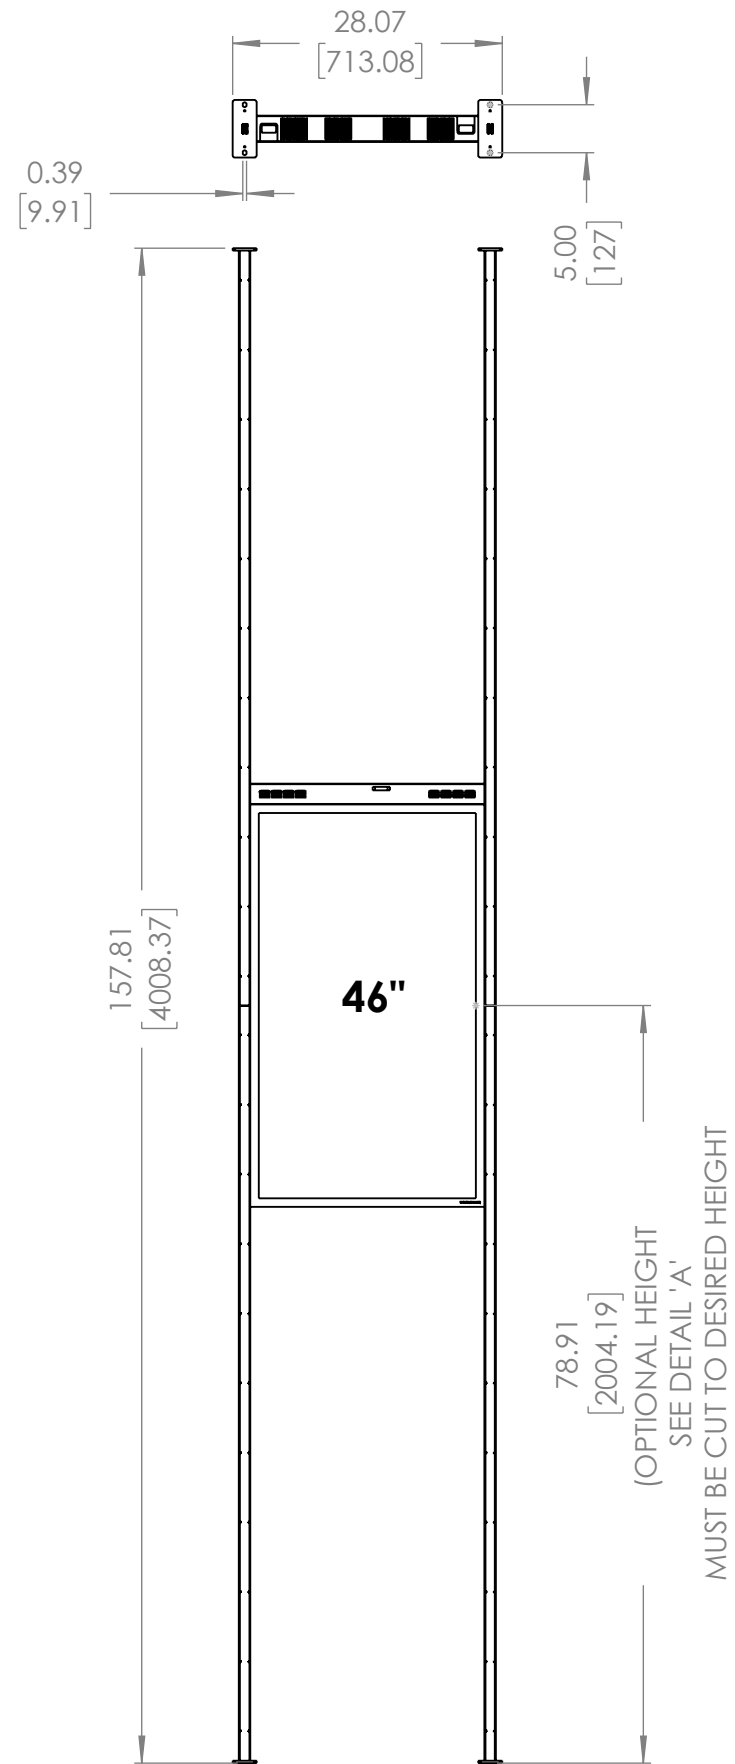

(CEILING APPLICATION)

DETAIL A  
SCALE 1 : 15

A	57.994 (1471.77)
B	64.126 (1628.79)
C	65.818 (1671.77)
D	72.00 (1828.79)
E	75.135 (1908.44)
F	78.905 (2004.19)
G	85.247 (2165.27)
H	85.720 (2177.29)
I	87.412 (2220.27)

DESCRIPTION: PREMIER FLOOR CEILING MOUNT FOR SAMSUNG OM46N-D & OM55N-D			
PART NO. PFC-OMND			
MAX. WEIGHT CAPACITY LB.	DIMENSION ARE IN INCH AND [MM]	SCALE: 1:20	SHEET 1 OF 1

SAMSUNG OM46N-D DISPLAY  
(SUPPLIED BY OTHERS)

CHANNEL  
CABLE  
MANAGEMENT

PFC-OMND  
MOUNT

(FLOOR APPLICATION)

DETAIL A  
SCALE 1 : 10

DESCRIPTION: PREMIER FLOOR CEILING MOUNT FOR SAMSUNG OM46N-D & OM55N-D			
PART NO. PFC-OMND			
MAX. WEIGHT CAPACITY LB.	DIMENSION ARE IN INCH AND [MM]	SCALE: 1:20	SHEET 1 OF 1

DETAIL B  
SCALE 1 : 15

	HEIGHT DIMENSION
A	54.17 (1376.02)
B	59.55 (1512.52)
C	60.02 (1524.54)
D	61.71 (1567.52)
E	67.90 (1724.54)
F	78.91 (2004.19)
G	82.67 (2099.94)
H	89.02 (2261.02)
I	91.18 (2316.02)