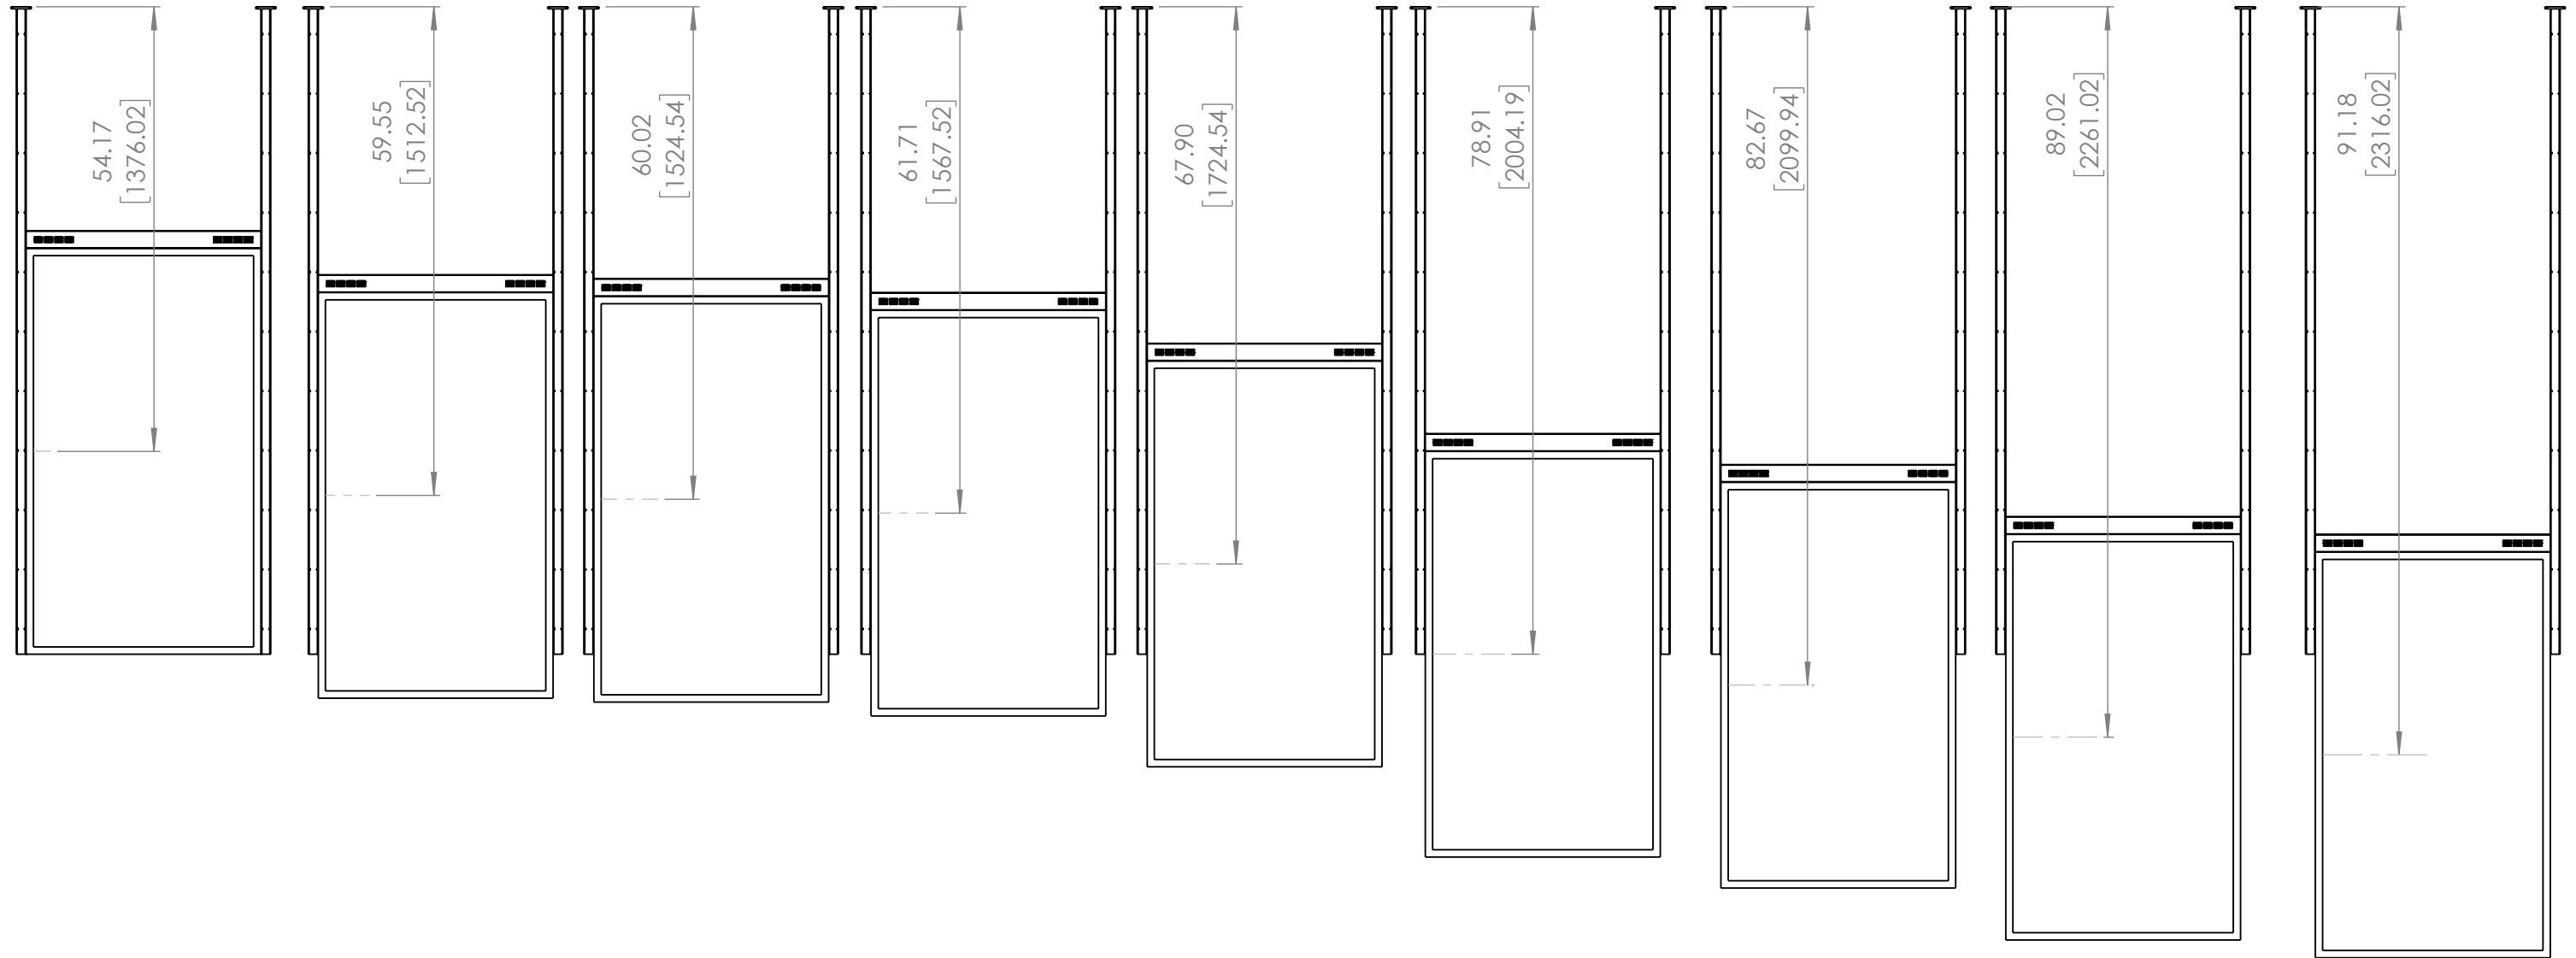

DETAIL B  
SCALE 1 : 15

	HEIGHT DIMENSION
A	54.17 (1376.02)
B	59.55 (1512.52)
C	60.02 (1524.54)
D	61.71 (1567.52)
E	67.90 (1724.54)
F	78.91 (2004.19)
G	82.67 (2099.94)
H	89.02 (2261.02)
I	91.18 (2316.02)

SAMSUNG OM55N-D DISPLAY  
(SUPPLIED BY OTHERS)

CHANNEL  
CABLE  
MANAGEMENT

PFC-OMND  
MOUNT

(FLOOR APPLICATION)

DETAIL B  
SCALE 1 : 10

DIMENSION ARE IN INCH AND [MM]  
WEIGHT CAPACITY: PRODUCT SPECIFIC

DESCRIPTION: PREMIER FLOOR CEILING MOUNT FOR SAMSUNG OM46N-D & OM55N-D			
PART NO. PFC-OMND			
MAX. WEIGHT CAPACITY LB.	DIMENSION ARE IN INCH AND [MM]	SCALE: 1:20	SHEET 1 OF 1

PFC-OMND MOUNT #2

SAMSUNG OM55N-D DISPLAY (SUPPLIED BY OTHERS)

PFC-OMND MOUNT #1

CHANNEL CABLE MANAGEMENT

DETAIL B  
SCALE 1 : 10

DIMENSION ARE IN INCH AND [MM]  
WEIGHT CAPACITY: PRODUCT SPECIFIC

DESCRIPTION: PREMIER FLOOR CEILING MOUNT FOR SAMSUNG OM46N-D & OM55N-D			
PART NO. PFC-OMND			
MAX. WEIGHT CAPACITY LB.	DIMENSION ARE IN INCH AND [MM]	SCALE: 1:20	SHEET 1 OF 1

DESCRIPTION: PREMIER FLOOR CEILING MOUNT FOR SAMSUNG OM46N-D & OM55N-D			
PART NO. PFC-OMND			
MAX. WEIGHT CAPACITY LB.	DIMENSION ARE IN INCH AND [MM]	SCALE: 1:20	SHEET 1 OF 1