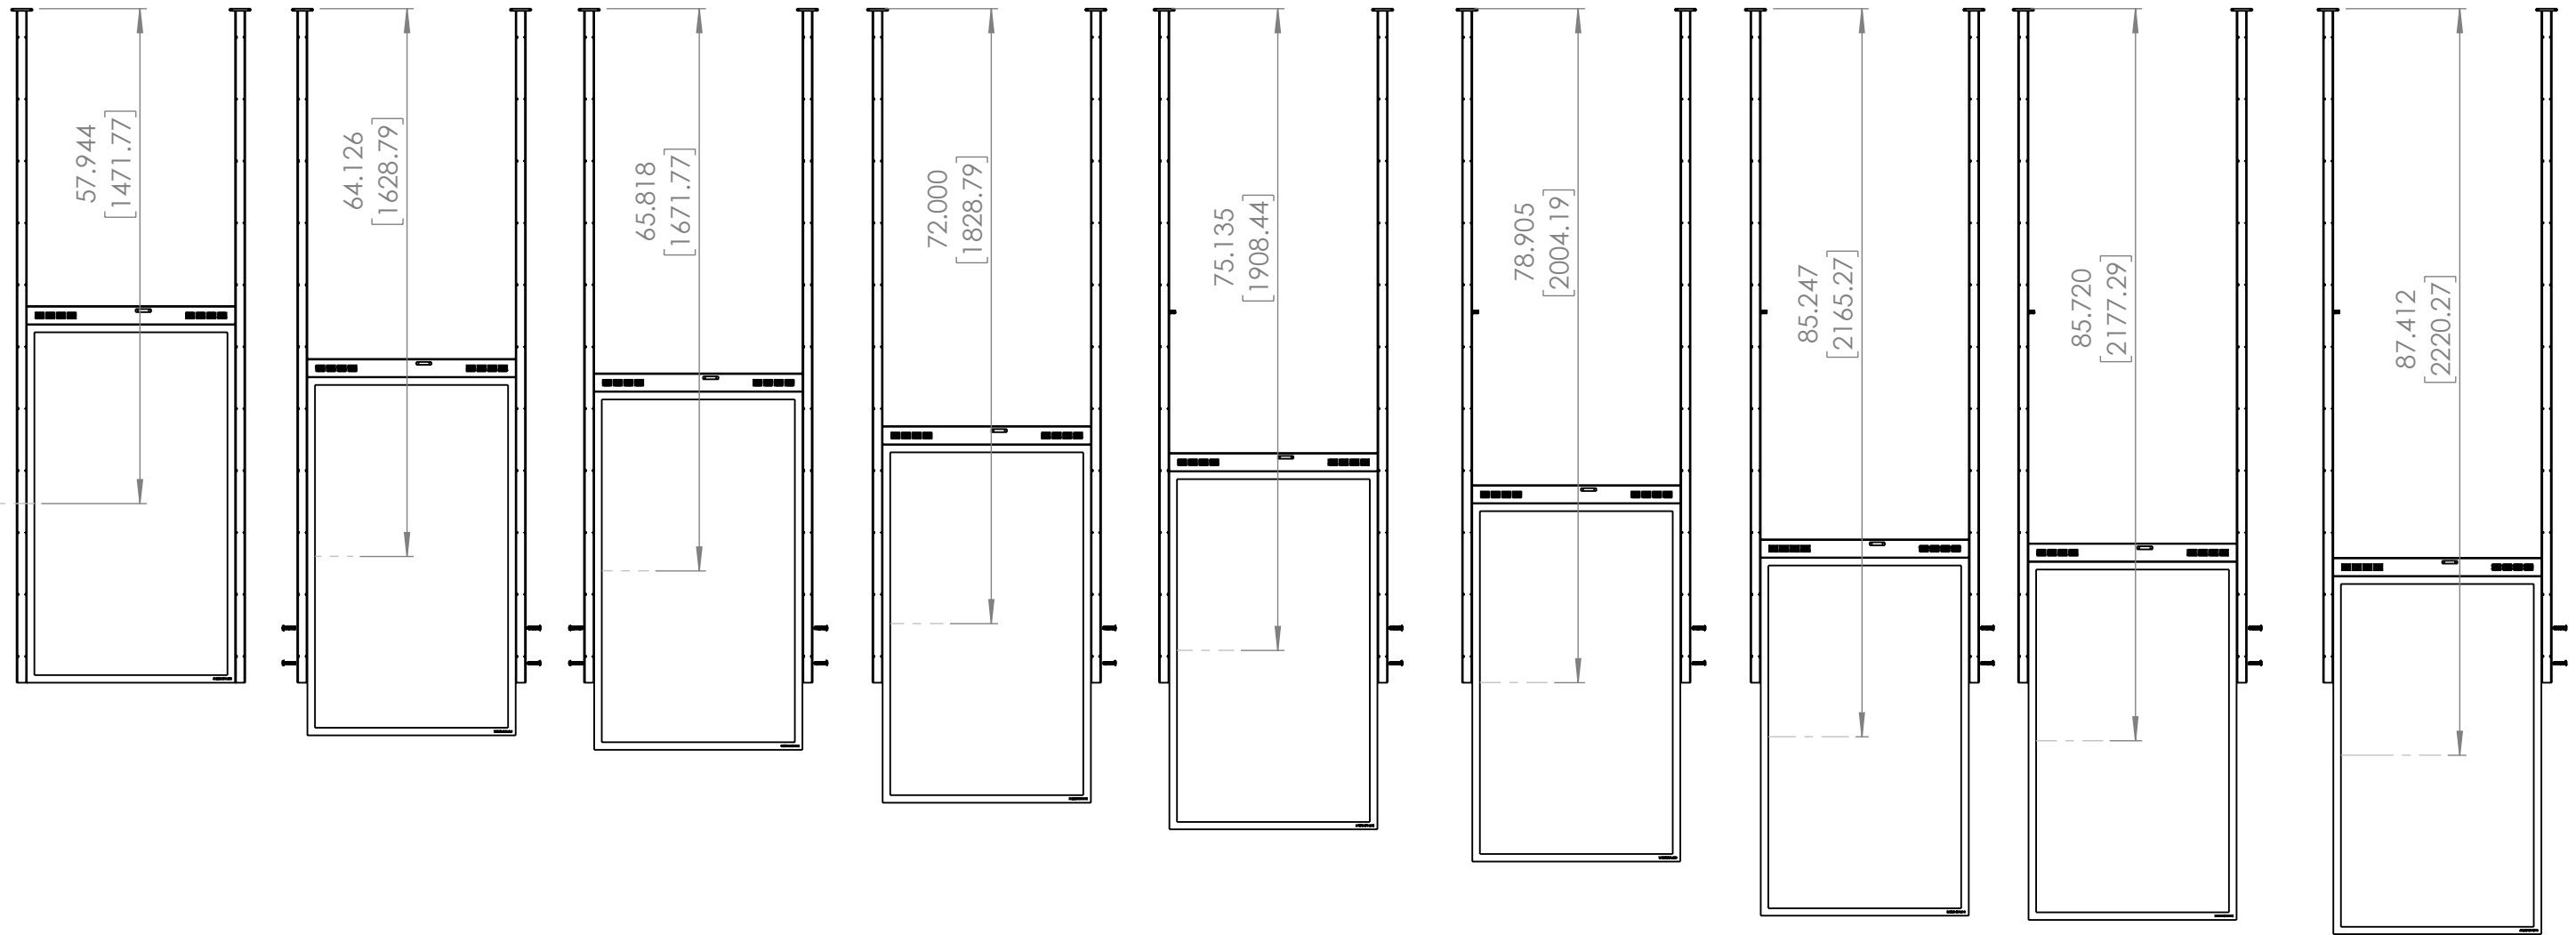

DESCRIPTION: PREMIER FLOOR CEILING MOUNT FOR SAMSUNG OM46N-D & OM55N-D			
PART NO. PFC-OMND			
MAX. WEIGHT CAPACITY LB.	DIMENSION ARE IN INCH AND [MM]	SCALE: 1:20	SHEET 1 OF 1

SAMSUNG OM46N-D DISPLAY  
(SUPPLIED BY OTHERS)

SAMSUNG OM46N-D DISPLAY  
(SUPPLIED BY OTHERS)

PFC-OMND  
MOUNT #2

PFC-OMND  
MOUNT #1

CHANNEL  
CABLE  
MANAGEMENT

DETAIL A  
SCALE 1 : 10

DESCRIPTION: PREMIER FLOOR CEILING MOUNT FOR SAMSUNG OM46N-D & OM55N-D			
PART NO. PFC-OMND			
MAX. WEIGHT CAPACITY LB.	DIMENSION ARE IN INCH AND [MM]	SCALE: 1:20	SHEET 1 OF 1

DIMENSION ARE IN INCH AND [MM]  
 WEIGHT CAPACITY: PRODUCT SPECIFIC

DESCRIPTION: PREMIER FLOOR CEILING MOUNT FOR SAMSUNG OM46N-D & OM55N-D			
PART NO. PFC-OMND			
MAX. WEIGHT CAPACITY LB.	DIMENSION ARE IN INCH AND [MM]	SCALE: 1:20	SHEET 1 OF 1

DETAIL B  
SCALE 1 : 15

	HEIGHT DIMENSION
A	54.17 (1376.02)
B	59.55 (1512.52)
C	60.02 (1524.54)
D	61.71 (1567.52)
E	67.90 (1724.54)
F	78.91 (2004.19)
G	82.67 (2099.94)
H	89.02 (2261.02)
I	91.18 (2316.02)