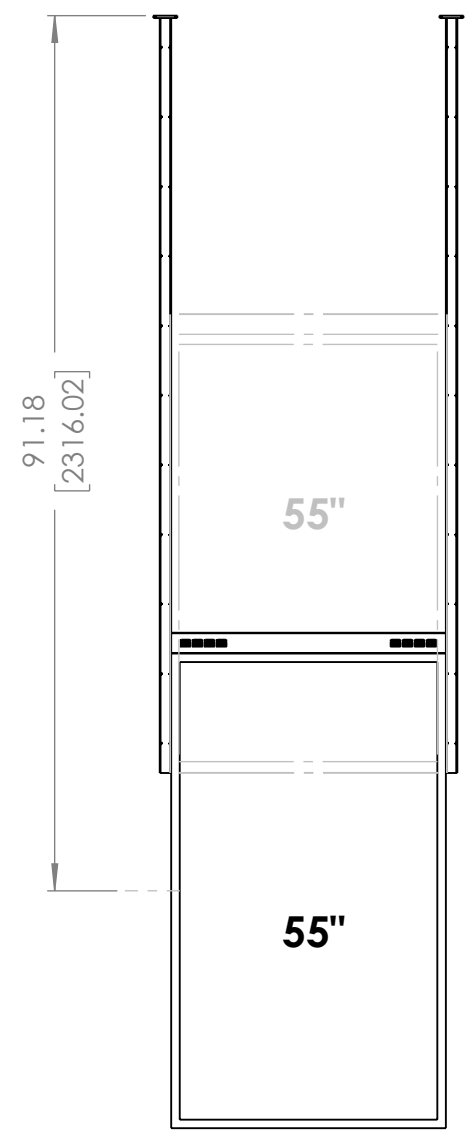

(CEILING APPLICATION)

DETAIL A  
SCALE 1 : 15

A	57.994 (1471.77)
B	64.126 (1628.79)
C	65.818 (1671.77)
D	72.00 (1828.79)
E	75.135 (1908.44)
F	78.905 (2004.19)
G	85.247 (2165.27)
H	85.720 (2177.29)
I	87.412 (2220.27)

SAMSUNG OM46N-D DISPLAY  
(SUPPLIED BY OTHERS)

PFC-OMND  
MOUNT #2

PFC-OMND  
MOUNT #1

CHANNEL  
CABLE  
MANAGEMENT

DETAIL A  
SCALE 1 : 10

DESCRIPTION: PREMIER FLOOR CEILING MOUNT FOR SAMSUNG OM46N-D & OM55N-D			
PART NO. PFC-OMND			
MAX. WEIGHT CAPACITY LB.	DIMENSION ARE IN INCH AND [MM]	SCALE: 1:20	SHEET 1 OF 1

DIMENSION ARE IN INCH AND [MM]  
 WEIGHT CAPACITY: PRODUCT SPECIFIC

DESCRIPTION: PREMIER FLOOR CEILING MOUNT FOR SAMSUNG OM46N-D & OM55N-D			
PART NO. PFC-OMND			
MAX. WEIGHT CAPACITY LB.	DIMENSION ARE IN INCH AND [MM]	SCALE: 1:20	SHEET 1 OF 1

DETAIL B  
SCALE 1 : 15

	HEIGHT DIMENSION
A	54.17 (1376.02)
B	59.55 (1512.52)
C	60.02 (1524.54)
D	61.71 (1567.52)
E	67.90 (1724.54)
F	78.91 (2004.19)
G	82.67 (2099.94)
H	89.02 (2261.02)
I	91.18 (2316.02)