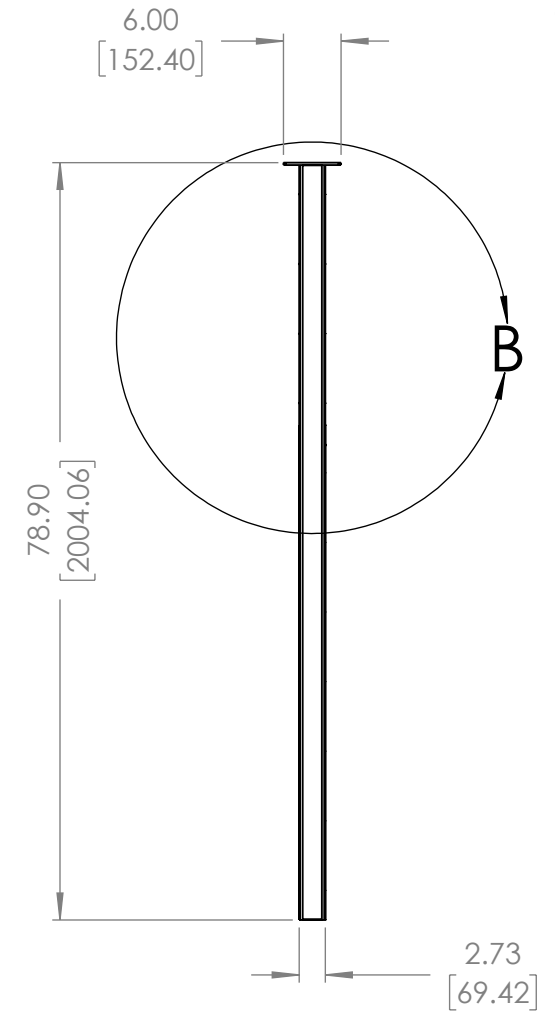

(CEILING APPLICATION)

DETAIL A  
SCALE 1 : 15

A	57.994 (1471.77)
B	64.126 (1628.79)
C	65.818 (1671.77)
D	72.00 (1828.79)
E	75.135 (1908.44)
F	78.905 (2004.19)
G	85.247 (2165.27)
H	85.720 (2177.29)
I	87.412 (2220.27)

DESCRIPTION: PREMIER FLOOR CEILING MOUNT FOR SAMSUNG OM46N-D & OM55N-D			
PART NO. PFC-OMND			
MAX. WEIGHT CAPACITY LB.	DIMENSION ARE IN INCH AND [MM]	SCALE: 1:20	SHEET 1 OF 1

SAMSUNG OM46N-D DISPLAY  
(SUPPLIED BY OTHERS)

SAMSUNG OM46N-D DISPLAY  
(SUPPLIED BY OTHERS)

PFC-OMND  
MOUNT #2

PFC-OMND  
MOUNT #1

CHANNEL  
CABLE  
MANAGEMENT

DETAIL A  
SCALE 1 : 10

DESCRIPTION: PREMIER FLOOR CEILING MOUNT FOR SAMSUNG OM46N-D & OM55N-D			
PART NO. PFC-OMND			
MAX. WEIGHT CAPACITY LB.	DIMENSION ARE IN INCH AND [MM]	SCALE: 1:20	SHEET 1 OF 1

DETAIL B  
SCALE 1 : 15

	HEIGHT DIMENSION
A	54.17 (1376.02)
B	59.55 (1512.52)
C	60.02 (1524.54)
D	61.71 (1567.52)
E	67.90 (1724.54)
F	78.91 (2004.19)
G	82.67 (2099.94)
H	89.02 (2261.02)
I	91.18 (2316.02)