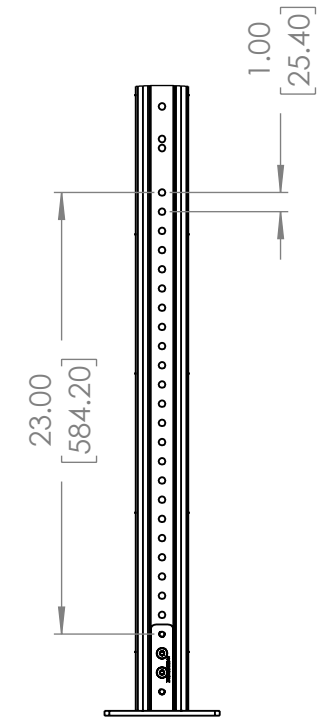

DESCRIPTION: PREMIER FLOOR CEILING MOUNT FOR SAMSUNG OM46N-D & OM55N-D			
PART NO. PFC-OMND			
MAX. WEIGHT CAPACITY LB.	DIMENSION ARE IN INCH AND [MM]	SCALE: 1:20	SHEET 1 OF 1

SAMSUNG OM46N-D DISPLAY  
(SUPPLIED BY OTHERS)

CHANNEL  
CABLE  
MANAGEMENT

PFC-OMND  
MOUNT

(FLOOR APPLICATION)

DETAIL A  
SCALE 1 : 10

DESCRIPTION: PREMIER FLOOR CEILING MOUNT FOR SAMSUNG OM46N-D & OM55N-D			
PART NO. PFC-OMND			
MAX. WEIGHT CAPACITY LB.	DIMENSION ARE IN INCH AND [MM]	SCALE: 1:20	SHEET 1 OF 1

SAMSUNG OM46N-D DISPLAY  
(SUPPLIED BY OTHERS)

PFC-OMND  
MOUNT #2

PFC-OMND  
MOUNT #1

CHANNEL  
CABLE  
MANAGEMENT

DETAIL A  
SCALE 1 : 10

DESCRIPTION: PREMIER FLOOR CEILING MOUNT FOR SAMSUNG OM46N-D & OM55N-D			
PART NO. PFC-OMND			
MAX. WEIGHT CAPACITY LB.	DIMENSION ARE IN INCH AND [MM]	SCALE: 1:20	SHEET 1 OF 1

DETAIL B  
SCALE 1 : 15

	HEIGHT DIMENSION
A	54.17 (1376.02)
B	59.55 (1512.52)
C	60.02 (1524.54)
D	61.71 (1567.52)
E	67.90 (1724.54)
F	78.91 (2004.19)
G	82.67 (2099.94)
H	89.02 (2261.02)
I	91.18 (2316.02)