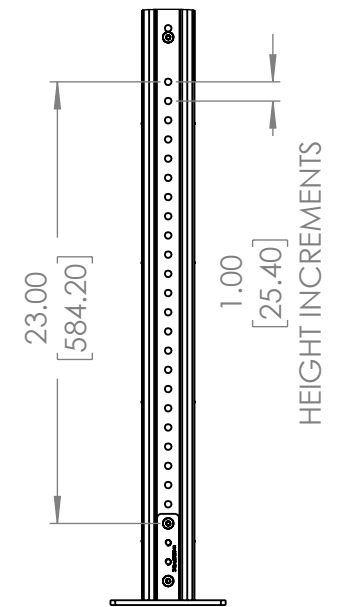

(CEILING APPLICATION)

DETAIL A  
SCALE 1 : 15

A	57.994 (1471.77)
B	64.126 (1628.79)
C	65.818 (1671.77)
D	72.00 (1828.79)
E	75.135 (1908.44)
F	78.905 (2004.19)
G	85.247 (2165.27)
H	85.720 (2177.29)
I	87.412 (2220.27)

DETAIL B  
SCALE 1 : 15

	HEIGHT DIMENSION
A	54.17 (1376.02)
B	59.55 (1512.52)
C	60.02 (1524.54)
D	61.71 (1567.52)
E	67.90 (1724.54)
F	78.91 (2004.19)
G	82.67 (2099.94)
H	89.02 (2261.02)
I	91.18 (2316.02)

DIMENSION ARE IN INCH AND [MM]  
WEIGHT CAPACITY: PRODUCT SPECIFIC

DESCRIPTION:  
PREMIER FLOOR CEILING MOUNT FOR  
SAMSUNG OM46N-D & OM55N-D

PART NO. PFC-OMND

MAX. WEIGHT CAPACITY LB.	DIMENSION ARE IN INCH AND [MM]	SCALE: 1:20	SHEET 1 OF 1
-----------------------------	-----------------------------------	----------------	-----------------

SAMSUNG OM55N-D DISPLAY  
(SUPPLIED BY OTHERS)

CHANNEL  
CABLE  
MANAGEMENT

PFC-OMND  
MOUNT

(FLOOR APPLICATION)

DETAIL B  
SCALE 1 : 10

DIMENSION ARE IN INCH AND [MM]  
WEIGHT CAPACITY: PRODUCT SPECIFIC

DESCRIPTION: PREMIER FLOOR CEILING MOUNT FOR SAMSUNG OM46N-D & OM55N-D			
PART NO. PFC-OMND			
MAX. WEIGHT CAPACITY LB.	DIMENSION ARE IN INCH AND [MM]	SCALE: 1:20	SHEET 1 OF 1