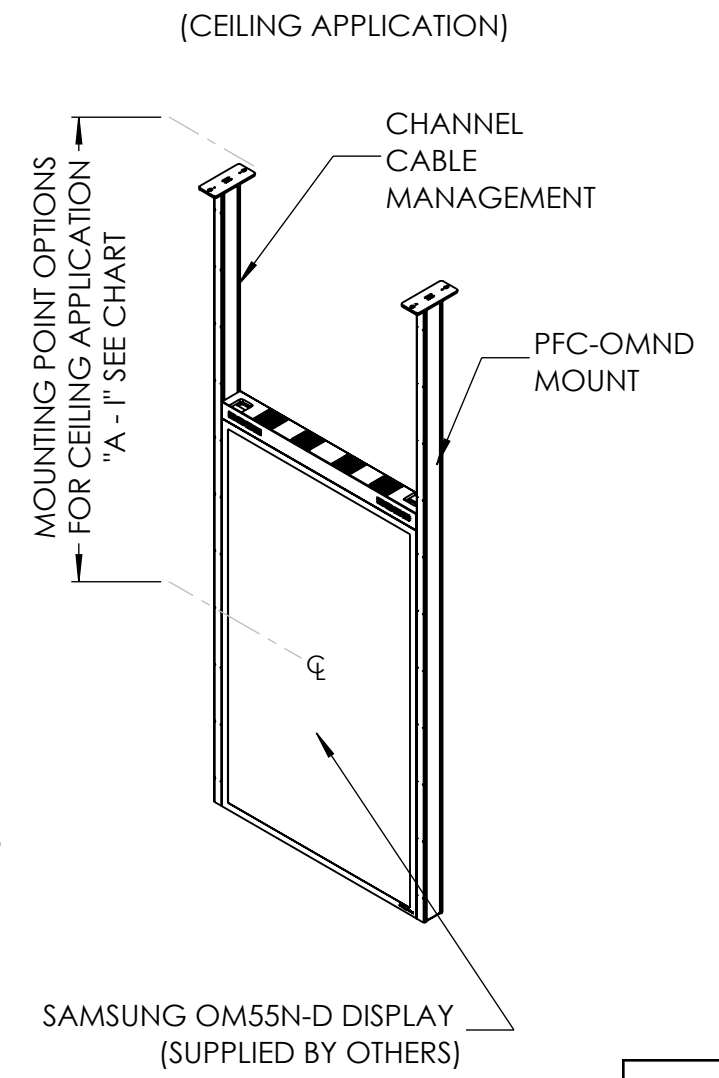

DETAIL B
SCALE 1 : 15

	HEIGHT DIMENSION
A	54.17 (1376.02)
B	59.55 (1512.52)
C	60.02 (1524.54)
D	61.71 (1567.52)
E	67.90 (1724.54)
F	78.91 (2004.19)
G	82.67 (2099.94)
H	89.02 (2261.02)
I	91.18 (2316.02)

DIMENSION ARE IN INCH AND [MM]
WEIGHT CAPACITY: PRODUCT SPECIFIC

DESCRIPTION:
PREMIER FLOOR CEILING MOUNT FOR
SAMSUNG OM46N-D & OM55N-D

PART NO. PFC-OMND

MAX. WEIGHT CAPACITY LB.	DIMENSION ARE IN INCH AND [MM]	SCALE: 1:20	SHEET 1 OF 1