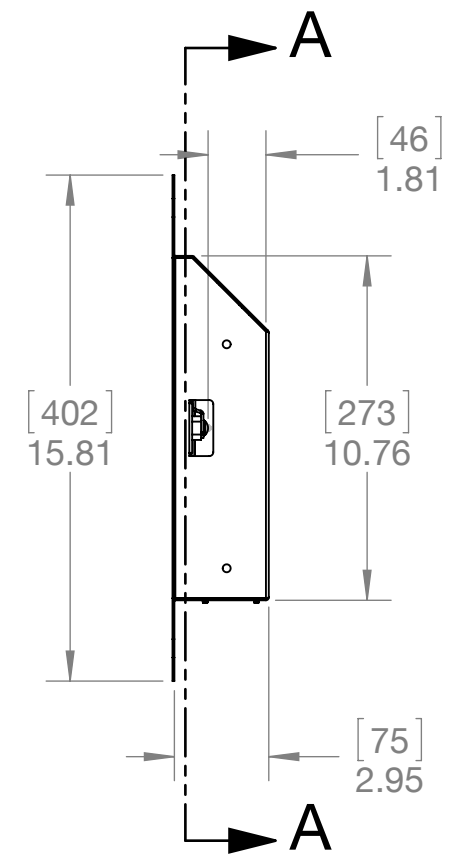

THE INFORMATION CONTAINED IN THIS DRAWING IS THE SOLE PROPERTY OF PREMIER MOUNTS DIVISION OF <PMP> ANY REPRODUCTION IN PART OR WHOLE WITHOUT THE WRITTEN PERMISSION OF PREMIER MOUNTS DIVISION OF <PMP> IS PROHIBITED.

SECTION A-A (U.S INWALL SHOWN)

PM
PREMIER MOUNTS

PREMIER MOUNTS
500 W Central Ave, Suite A
Brea, CA 92821

ITEM DESCRIPTION:	
AM100 IN-WALL BOX	
SIZE B	DWG. NO. INW-AM100
SCALE: 1:6	SHEET 1 OF 1