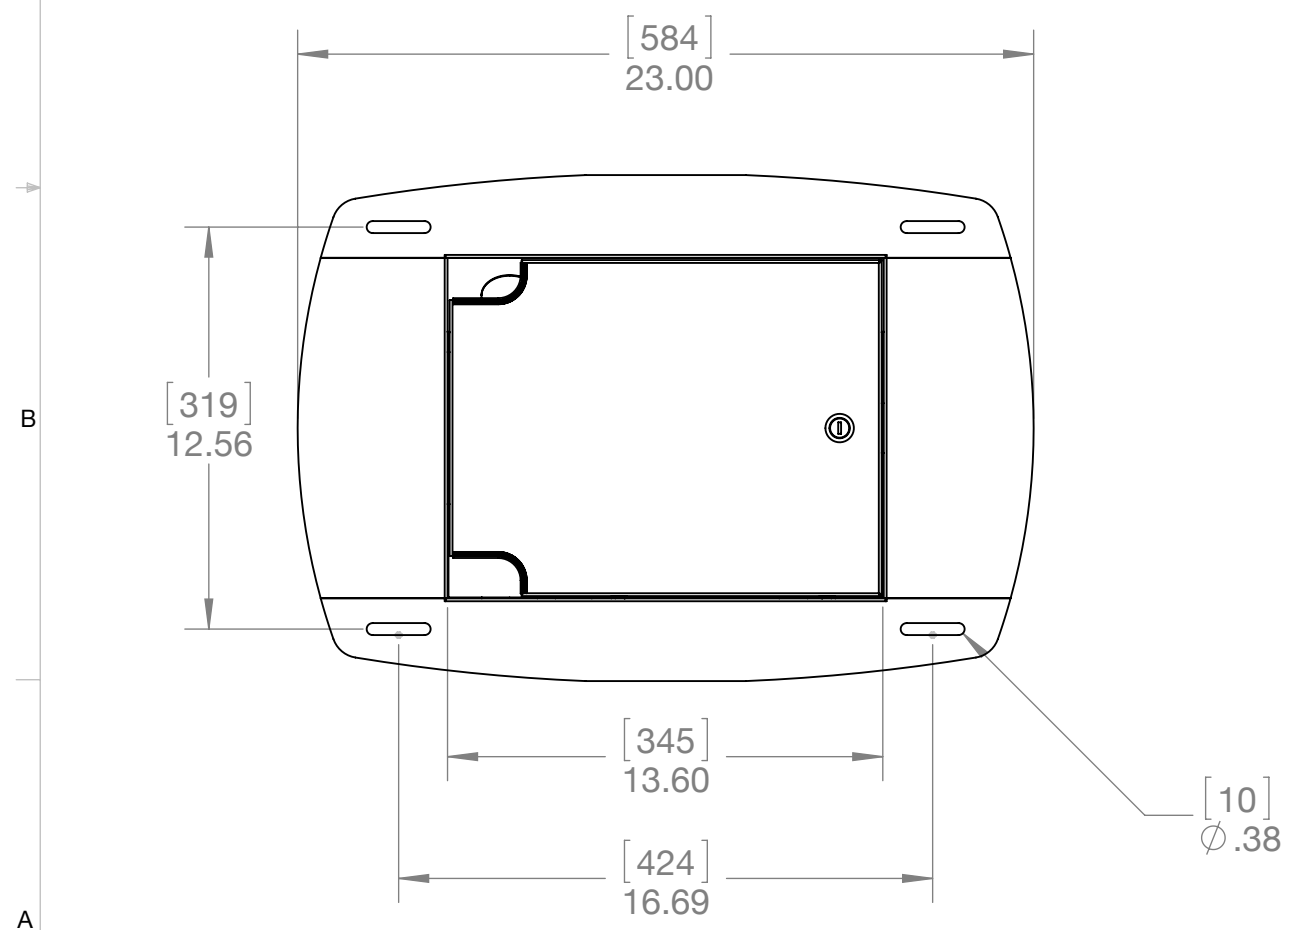

THE INFORMATION CONTAINED IN THIS DRAWING IS THE SOLE PROPERTY OF PREMIER MOUNTS DIVISION OF <PMP> ANY REPRODUCTION IN PART OR WHOLE WITHOUT THE WRITTEN PERMISSION OF PREMIER MOUNTS DIVISION OF <PMP> IS PROHIBITED.

SECTION A-A (U.S INWALL SHOWN)

PM
PREMIER MOUNTS

PREMIER MOUNTS
500 W Central Ave, Suite A
Brea, CA 92821

ITEM DESCRIPTION:	
AM100 IN-WALL BOX	
SIZE B	DWG. NO. INW-AM100
SCALE: 1:6	SHEET 1 OF 1