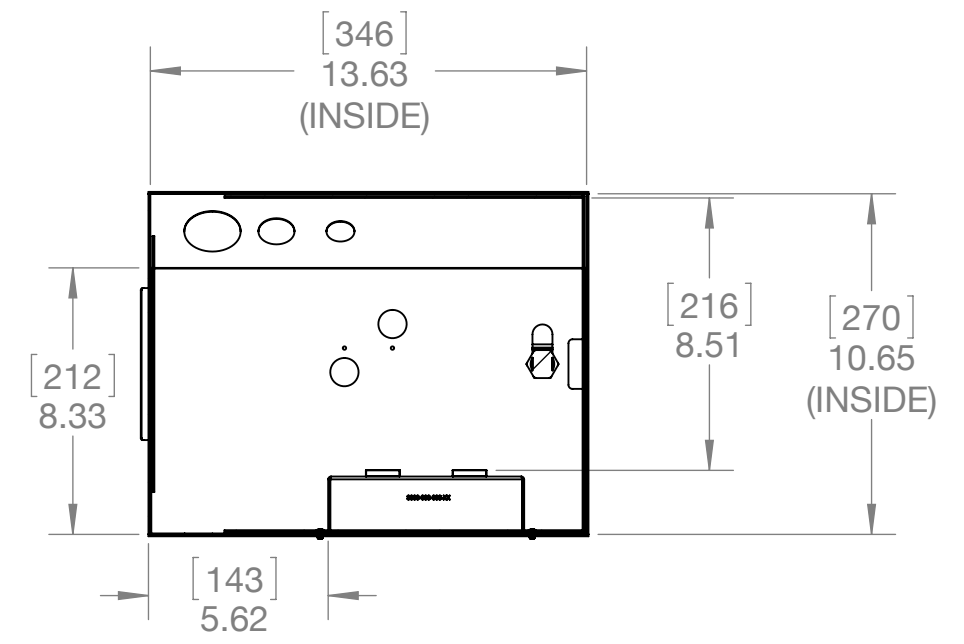

THE INFORMATION CONTAINED IN THIS DRAWING IS THE SOLE PROPERTY OF PREMIER MOUNTS DIVISION OF <PMP> ANY REPRODUCTION IN PART OR WHOLE WITHOUT THE WRITTEN PERMISSION OF PREMIER MOUNTS DIVISION OF <PMP> IS PROHIBITED.

SECTION A-A (U.S INWALL SHOWN)

PM
PREMIER MOUNTS

PREMIER MOUNTS
500 W Central Ave, Suite A
Brea, CA 92821

ITEM DESCRIPTION:	
AM100 IN-WALL BOX	
SIZE B	DWG. NO. INW-AM100
SCALE: 1:6	SHEET 1 OF 1