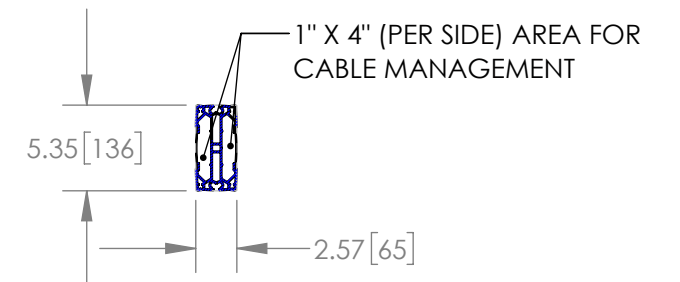

SYM-UR-130B

SYM-UR-106B

SYM-UR-80B

4X Ø.41 [11]
MOUNTING
HOLES (2 PER SIDE)

2X 1.57 [40]

VINYL CABLE ACCESS COVERS
ALUMINIUM
ENDCAP (1X)

DESCRIPTION:			
ALUMINIUM UPRIGHT EXTRUSION			
PART NO. SYM-UR-XXXB			
MAX. WEIGHT CAPACITY LB.	DIMENSION ARE IN INCH AND [MM]	SCALE: 1:12	SHEET 1 OF 1