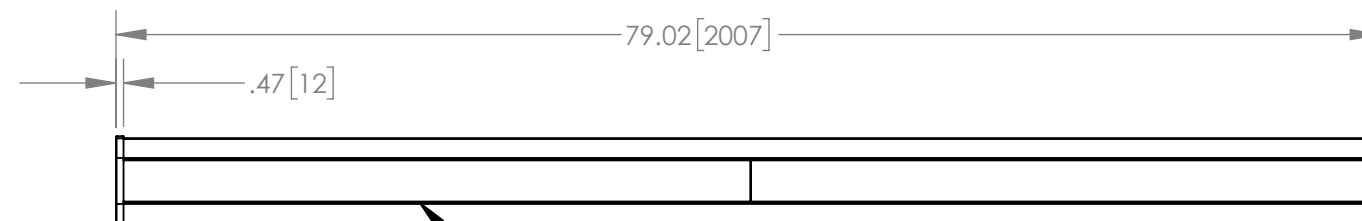

SYM-UR-130B

SYM-UR-106B

SYM-UR-80B

4X Ø.41 [11]
MOUNTING
HOLES (2 PER SIDE)

2X 1.57 [40]

VINYL CABLE ACCESS COVERS
ALUMINIUM
ENDCAP (1X)

DESCRIPTION:			
ALUMINIUM UPRIGHT EXTRUSION			
PART NO. SYM-UR-XXXB			
MAX. WEIGHT CAPACITY LB.	DIMENSION ARE IN INCH AND [MM]	SCALE: 1:12	SHEET 1 OF 1