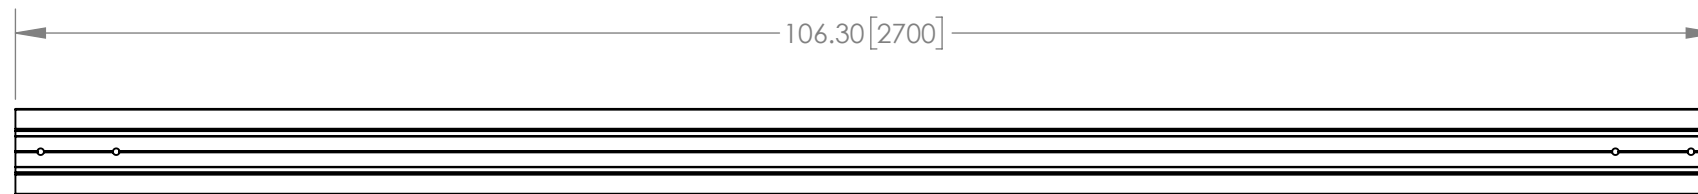

SYM-UR-130B

SYM-UR-106B

SYM-UR-80B

4X Ø.41 [11]
MOUNTING
HOLES (2 PER SIDE)

2X 1.57 [40]

VINYL CABLE ACCESS COVERS
ALUMINIUM
ENDCAP (1X)

DESCRIPTION:			
ALUMINIUM UPRIGHT EXTRUSION			
PART NO. SYM-UR-XXXB			
MAX. WEIGHT CAPACITY LB.	DIMENSION ARE IN INCH AND [MM]	SCALE: 1:12	SHEET 1 OF 1