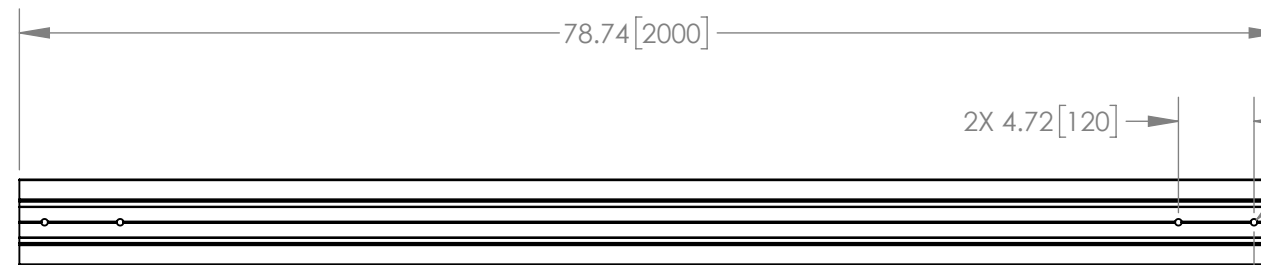

SYM-UR-130B

SYM-UR-106B

SYM-UR-80B

4X Ø.41 [11]
MOUNTING
HOLES (2 PER SIDE)

2X 1.57 [40]

VINYL CABLE ACCESS COVERS
ALUMINIUM
ENDCAP (1X)

DESCRIPTION:			
ALUMINIUM UPRIGHT EXTRUSION			
PART NO. SYM-UR-XXXB			
MAX. WEIGHT CAPACITY LB.	DIMENSION ARE IN INCH AND [MM]	SCALE: 1:12	SHEET 1 OF 1