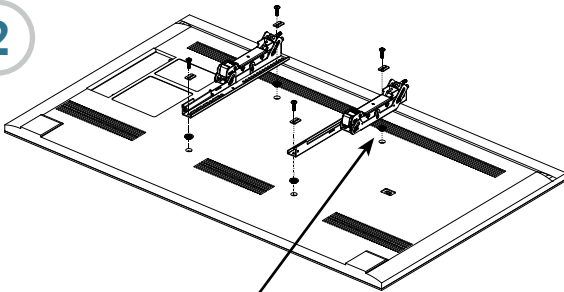

1

2

3

4

Post Installation Adjustments

6

Locking and Unlocking the Display Brackets