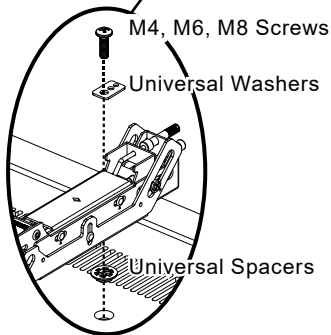

1

2

3

4

Post Installation Adjustments

6

Locking and Unlocking the Display Brackets