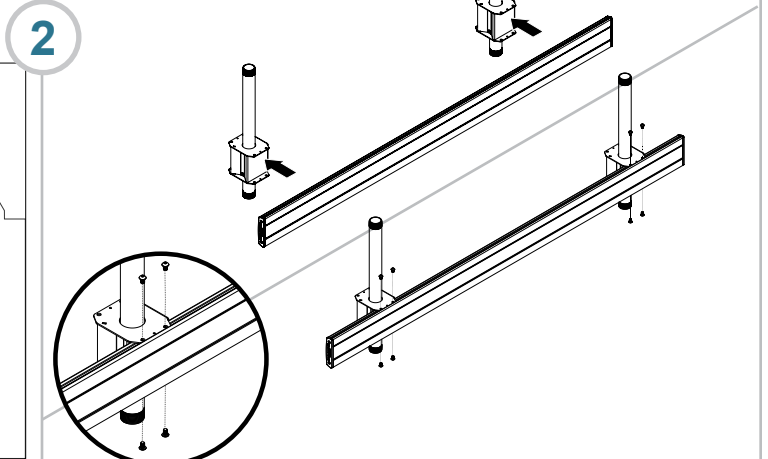

Symmetry Video Wall

Installation Guide

Symmetry Wall and Ceiling Video Wall for 46" to 55" displays

INST-1172 REV A

Bundle Kits Includes:

Item No.	SKU	7170-1073	7170-1074	7170-1075	7170-1076
A	SYM-IB-75B	1	1		
A	SYM-IB-130B			1	1
B	SYM-DB-FT	2	2	3	3
C	SYM-PA	2		2	
D	SYM-PAC	2		2	
E	SYM-IB-LB				2

Wall Application

Weight Rating:
525lbs / 238kg
175 lbs / 80kg per display

Ceiling Application

Pre-installation:

Wall Application

Ceiling Application

1

Zero Degree Position