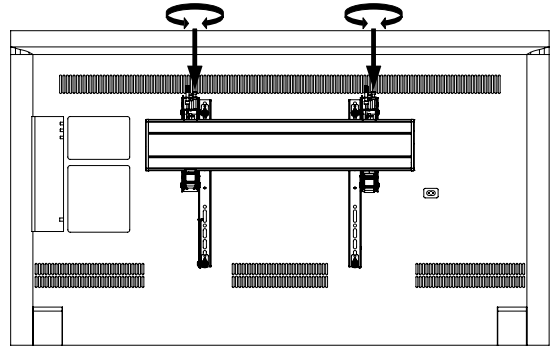

Symmetry Video Wall

Installation Guide

Symmetry Wall and Ceiling Video Wall for 46" to 55" displays

INST-1172 REV A

Bundle Kits Includes:

Item No.	SKU	7170-1073	7170-1074	7170-1075	7170-1076
A	SYM-IB-75B	1	1		
A	SYM-IB-130B			1	1
B	SYM-DB-FT	2	2	3	3
C	SYM-PA	2		2	
D	SYM-PAC	2		2	
E	SYM-IB-LB				2

Wall Application

Weight Rating:
525lbs / 238kg
175 lbs / 80kg per display

Ceiling Application

Pre-installation:

Wall Application

Ceiling Application

1

Zero Degree Position

2

3

4

Post Installation Adjustments

6

Locking and Unlocking the Display Brackets