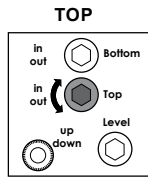

Symmetry Video Wall

Installation Guide

Symmetry Wall and Ceiling Video Wall for 46" to 55" displays

INST-1172 REV A

Bundle Kits Includes:

Item No.	SKU	7170-1073	7170-1074	7170-1075	7170-1076
A	SYM-IB-75B	1	1		
A	SYM-IB-130B			1	1
B	SYM-DB-FT	2	2	3	3
C	SYM-PA	2		2	
D	SYM-PAC	2		2	
E	SYM-IB-LB				2

Wall Application

Weight Rating:
525lbs / 238kg
175 lbs / 80kg per display

Ceiling Application

Pre-installation:

Wall Application

Ceiling Application

1

Zero Degree Position

2

3

4

Post Installation Adjustments

6

Locking and Unlocking the Display Brackets