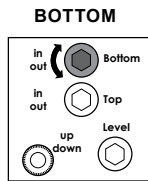

Symmetry Video Wall

Installation Guide

Symmetry Wall and Ceiling Video Wall for 46" to 55" displays

INST-1172 REV A

Bundle Kits Includes:

Item No.	SKU	7170-1073	7170-1074	7170-1075	7170-1076
A	SYM-IB-75B	1	1		
A	SYM-IB-130B			1	1
B	SYM-DB-FT	2	2	3	3
C	SYM-PA	2		2	
D	SYM-PAC	2		2	
E	SYM-IB-LB				2

Wall Application

Weight Rating:
525lbs / 238kg
175 lbs / 80kg per display

Ceiling Application

Pre-installation:

Wall Application

Ceiling Application

1

Zero Degree Position

2

3

4

Post Installation Adjustments

6

Locking and Unlocking the Display Brackets