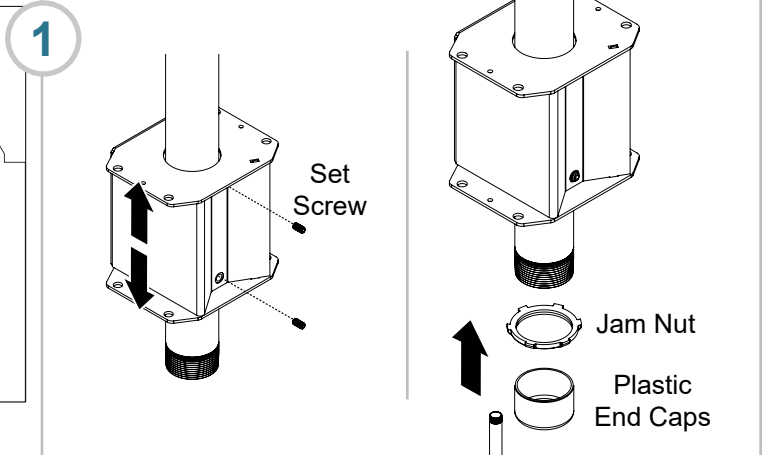

Symmetry Video Wall

Installation Guide

Symmetry Wall and Ceiling Video Wall for 46" to 55" displays

INST-1172 REV A

Bundle Kits Includes:

Item No.	SKU	7170-1073	7170-1074	7170-1075	7170-1076
A	SYM-IB-75B	1	1		
A	SYM-IB-130B			1	1
B	SYM-DB-FT	2	2	3	3
C	SYM-PA	2		2	
D	SYM-PAC	2		2	
E	SYM-IB-LB				2

Wall Application

Weight Rating:
525lbs / 238kg
175 lbs / 80kg per display

Ceiling Application

Pre-installation:

Wall Application

Ceiling Application

1

Zero Degree Position