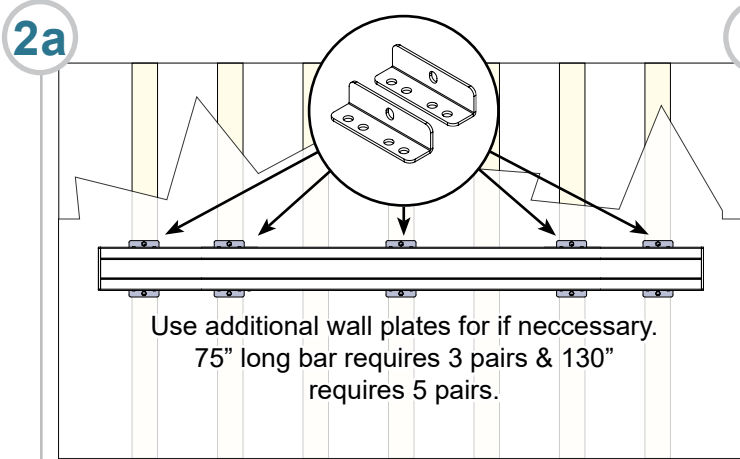

Symmetry Video Wall

Installation Guide

Symmetry Wall and Ceiling Video Wall for 46" to 55" displays

INST-1172 REV A

Bundle Kits Includes:

Item No.	SKU	7170-1073	7170-1074	7170-1075	7170-1076
A	SYM-IB-75B	1	1		
A	SYM-IB-130B			1	1
B	SYM-DB-FT	2	2	3	3
C	SYM-PA	2		2	
D	SYM-PAC	2		2	
E	SYM-IB-LB				2

Wall Application

Weight Rating:
525lbs / 238kg
175 lbs / 80kg per display

Ceiling Application

Pre-installation:

Wall Application

Ceiling Application

1

Zero Degree Position