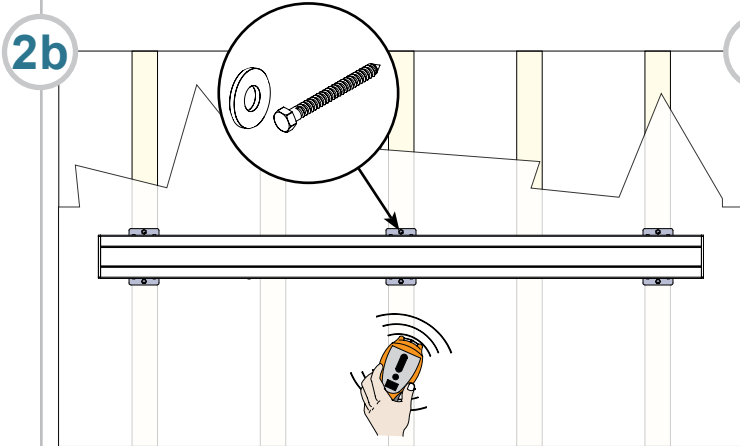

Symmetry Video Wall

Installation Guide

Symmetry Wall and Ceiling Video Wall for 46" to 55" displays

INST-1172 REV A

Bundle Kits Includes:

Item No.	SKU	7170-1073	7170-1074	7170-1075	7170-1076
A	SYM-IB-75B	1	1		
A	SYM-IB-130B			1	1
B	SYM-DB-FT	2	2	3	3
C	SYM-PA	2		2	
D	SYM-PAC	2		2	
E	SYM-IB-LB				2

Wall Application

Weight Rating:
525lbs / 238kg
175 lbs / 80kg per display

Ceiling Application

Pre-installation:

Wall Application

Ceiling Application

1

Zero Degree Position