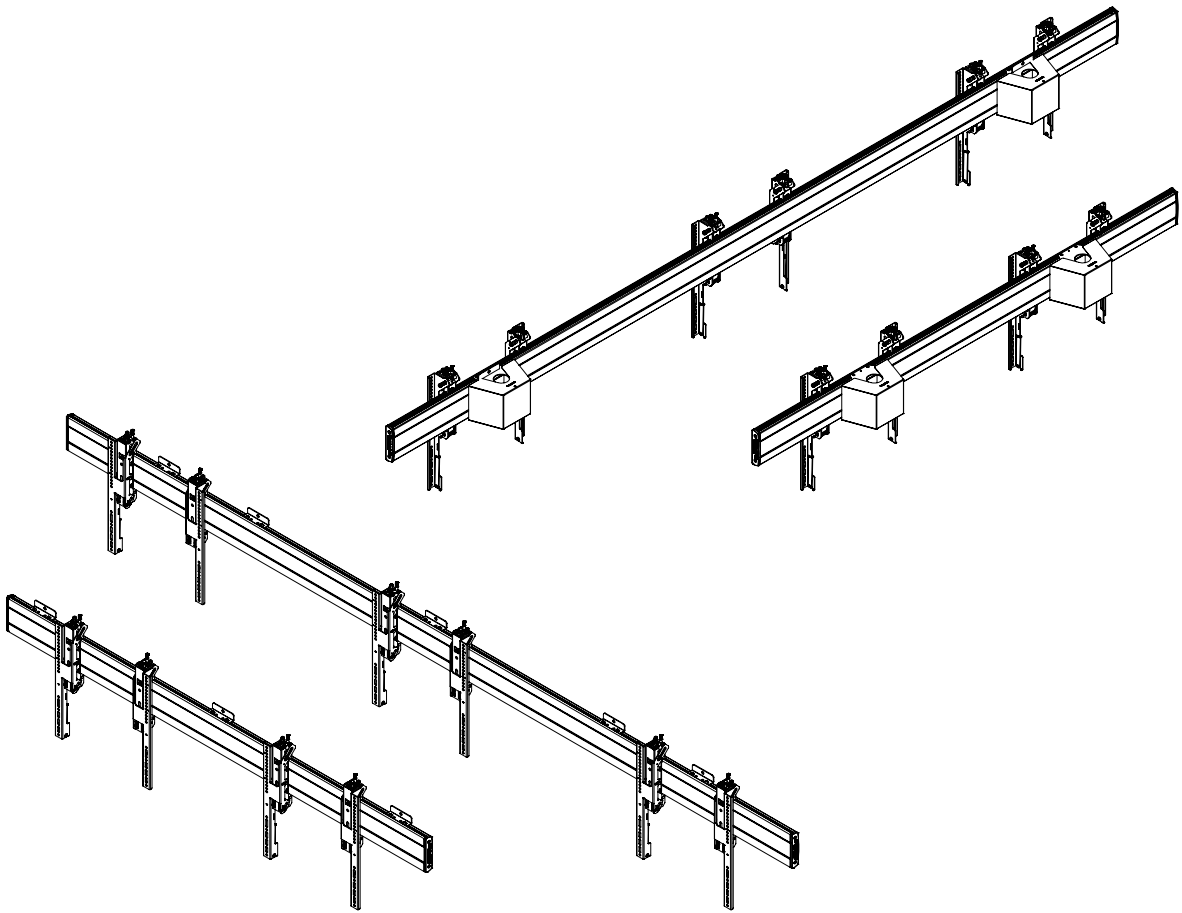

Symmetry Video Wall

Installation Guide

Symmetry Wall and Ceiling Video Wall for 46" to 55" displays

INST-1172 REV A

Bundle Kits Includes:

Item No.	SKU	7170-1073	7170-1074	7170-1075	7170-1076
A	SYM-IB-75B	1	1		
A	SYM-IB-130B			1	1
B	SYM-DB-FT	2	2	3	3
C	SYM-PA	2		2	
D	SYM-PAC	2		2	
E	SYM-IB-LB				2

Wall Application

Weight Rating:
525lbs / 238kg
175 lbs / 80kg per display

Ceiling Application

Pre-installation:

Wall Application

Ceiling Application

1

Zero Degree Position

2

3

4

Post Installation Adjustments

6

Locking and Unlocking the Display Brackets