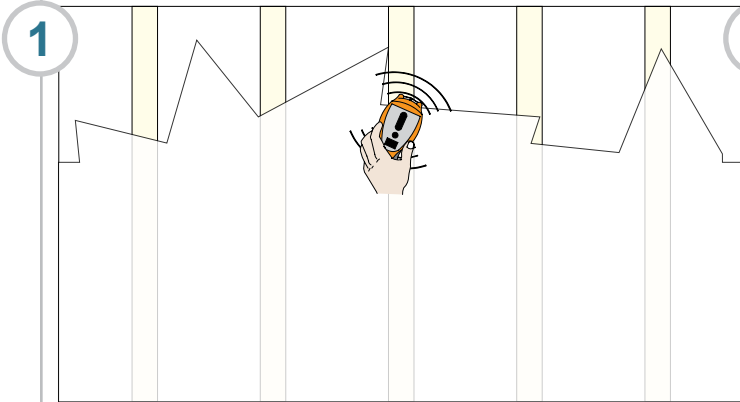

Symmetry Video Wall

Installation Guide

Symmetry Wall and Ceiling Video Wall for 46" to 55" displays

INST-1172 REV A

Bundle Kits Includes:

Item No.	SKU	7170-1073	7170-1074	7170-1075	7170-1076
A	SYM-IB-75B	1	1		
A	SYM-IB-130B			1	1
B	SYM-DB-FT	2	2	3	3
C	SYM-PA	2		2	
D	SYM-PAC	2		2	
E	SYM-IB-LB				2

Wall Application

Weight Rating:
525lbs / 238kg
175 lbs / 80kg per display

Ceiling Application

Pre-installation:

Wall Application

Ceiling Application

1

Zero Degree Position