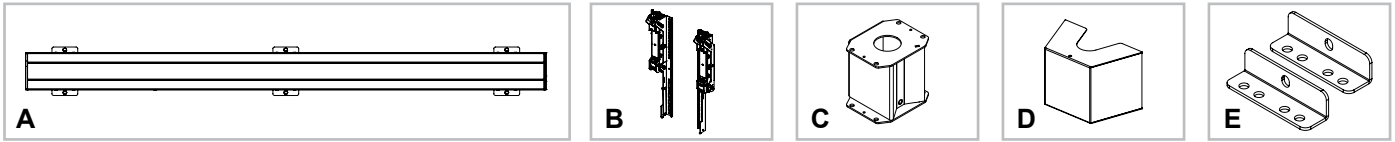

Symmetry Video Wall

Installation Guide

Symmetry Wall and Ceiling Video Wall for 46" to 55" displays

INST-1172 REV A

Bundle Kits Includes:

Item No.	SKU	7170-1073	7170-1074	7170-1075	7170-1076
A	SYM-IB-75B	1	1		
A	SYM-IB-130B			1	1
B	SYM-DB-FT	2	2	3	3
C	SYM-PA	2		2	
D	SYM-PAC	2		2	
E	SYM-IB-LB				2

Wall Application

Weight Rating:
525lbs / 238kg
175 lbs / 80kg per display

Ceiling Application

Pre-installation:

Wall Application

Ceiling Application

1

Zero Degree Position