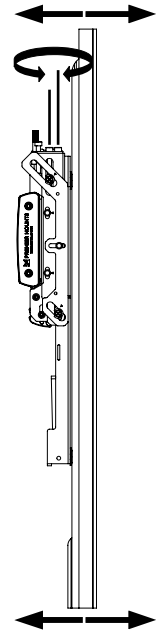

Symmetry Video Wall

Installation Guide

Symmetry Wall and Ceiling Video Wall for 46" to 55" displays

INST-1172 REV A

Bundle Kits Includes:

Item No.	SKU	7170-1073	7170-1074	7170-1075	7170-1076
A	SYM-IB-75B	1	1		
A	SYM-IB-130B			1	1
B	SYM-DB-FT	2	2	3	3
C	SYM-PA	2		2	
D	SYM-PAC	2		2	
E	SYM-IB-LB				2

Wall Application

Weight Rating:
525lbs / 238kg
175 lbs / 80kg per display

Ceiling Application

Pre-installation:

Wall Application

Ceiling Application

1

Zero Degree Position

2

3

4

Post Installation Adjustments

6

Locking and Unlocking the Display Brackets