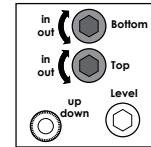

Symmetry Video Wall

Installation Guide

Symmetry Wall and Ceiling Video Wall for 46" to 55" displays

INST-1172 REV A

Bundle Kits Includes:

Item No.	SKU	7170-1073	7170-1074	7170-1075	7170-1076
A	SYM-IB-75B	1	1		
A	SYM-IB-130B			1	1
B	SYM-DB-FT	2	2	3	3
C	SYM-PA	2		2	
D	SYM-PAC	2		2	
E	SYM-IB-LB				2

Wall Application

Weight Rating:
525lbs / 238kg
175 lbs / 80kg per display

Ceiling Application

Pre-installation:

Wall Application

Ceiling Application

1

Zero Degree Position

2

3

4

Post Installation Adjustments

6

Locking and Unlocking the Display Brackets