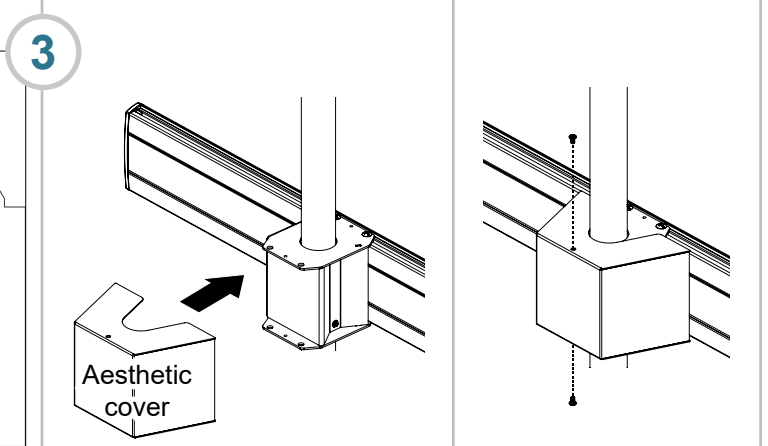

Symmetry Video Wall

Installation Guide

Symmetry Wall and Ceiling Video Wall for 46" to 55" displays

INST-1172 REV A

Bundle Kits Includes:

Item No.	SKU	7170-1073	7170-1074	7170-1075	7170-1076
A	SYM-IB-75B	1	1		
A	SYM-IB-130B			1	1
B	SYM-DB-FT	2	2	3	3
C	SYM-PA	2		2	
D	SYM-PAC	2		2	
E	SYM-IB-LB				2

Wall Application

Weight Rating:
525lbs / 238kg
175 lbs / 80kg per display

Ceiling Application

Pre-installation:

Wall Application

Ceiling Application

1

Zero Degree Position