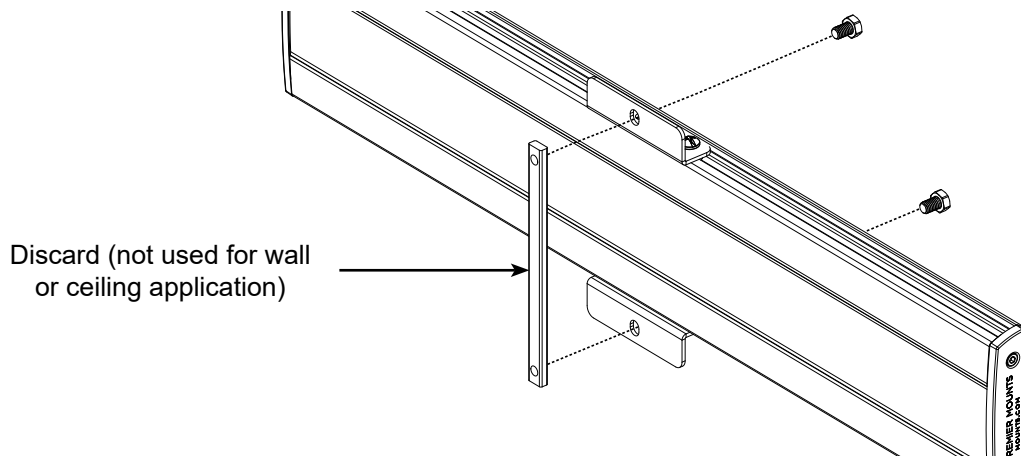

Symmetry Video Wall

Installation Guide

Symmetry Wall and Ceiling Video Wall for 46" to 55" displays

INST-1172 REV A

Bundle Kits Includes:

Item No.	SKU	7170-1073	7170-1074	7170-1075	7170-1076
A	SYM-IB-75B	1	1		
A	SYM-IB-130B			1	1
B	SYM-DB-FT	2	2	3	3
C	SYM-PA	2		2	
D	SYM-PAC	2		2	
E	SYM-IB-LB				2

Wall Application

Weight Rating:
525lbs / 238kg
175 lbs / 80kg per display

Ceiling Application

Pre-installation:

Wall Application

Ceiling Application

1

Zero Degree Position