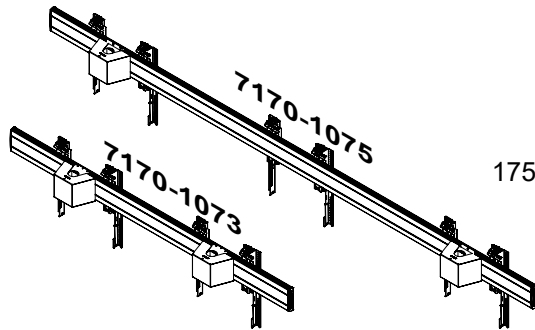

Symmetry Video Wall

Installation Guide

Symmetry Wall and Ceiling Video Wall for 46" to 55" displays

INST-1172 REV A

Bundle Kits Includes:

Item No.	SKU	7170-1073	7170-1074	7170-1075	7170-1076
A	SYM-IB-75B	1	1		
A	SYM-IB-130B			1	1
B	SYM-DB-FT	2	2	3	3
C	SYM-PA	2		2	
D	SYM-PAC	2		2	
E	SYM-IB-LB				2

Wall Application

Weight Rating:
525lbs / 238kg
175 lbs / 80kg per display

Ceiling Application

Pre-installation:

Wall Application

Ceiling Application

1

Zero Degree Position