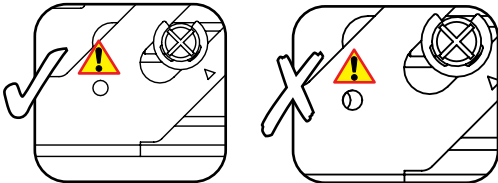

Wall Application

Weight Rating:
525lbs / 238kg
175 lbs / 80kg per display

Ceiling Application

Pre-installation:

Wall Application

Ceiling Application

1

Zero Degree Position