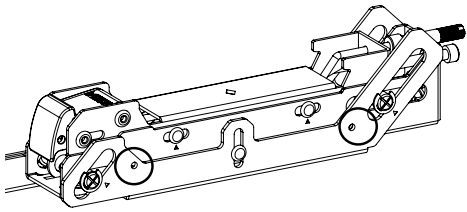

Symmetry Video Wall

Installation Guide

Symmetry Wall and Ceiling Video Wall for 46" to 55" displays

INST-1172 REV A

Bundle Kits Includes:

Item No.	SKU	7170-1073	7170-1074	7170-1075	7170-1076
A	SYM-IB-75B	1	1		
A	SYM-IB-130B			1	1
B	SYM-DB-FT	2	2	3	3
C	SYM-PA	2		2	
D	SYM-PAC	2		2	
E	SYM-IB-LB				2

Wall Application

Weight Rating:
525lbs / 238kg
175 lbs / 80kg per display

Ceiling Application

Pre-installation:

Wall Application

Ceiling Application

1

Zero Degree Position