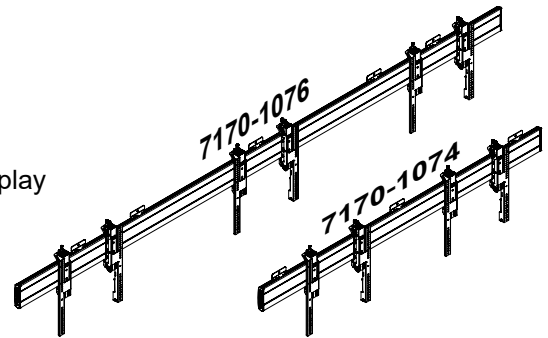

Symmetry Video Wall

Installation Guide

Symmetry Wall and Ceiling Video Wall for 46" to 55" displays

INST-1172 REV A

Bundle Kits Includes:

Item No.	SKU	7170-1073	7170-1074	7170-1075	7170-1076
A	SYM-IB-75B	1	1		
A	SYM-IB-130B			1	1
B	SYM-DB-FT	2	2	3	3
C	SYM-PA	2		2	
D	SYM-PAC	2		2	
E	SYM-IB-LB				2

Wall Application

Weight Rating:
525lbs / 238kg
175 lbs / 80kg per display

Ceiling Application

Pre-installation:

Wall Application

Ceiling Application

1

Zero Degree Position