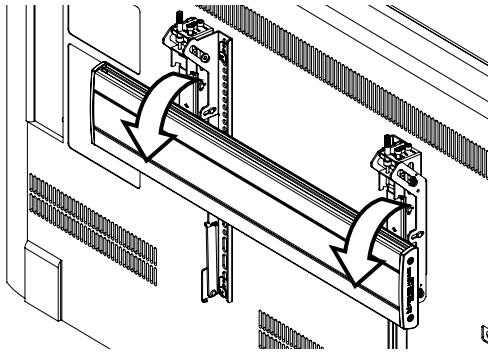

1

2

3

4

Post Installation Adjustments

6

Locking and Unlocking the Display Brackets