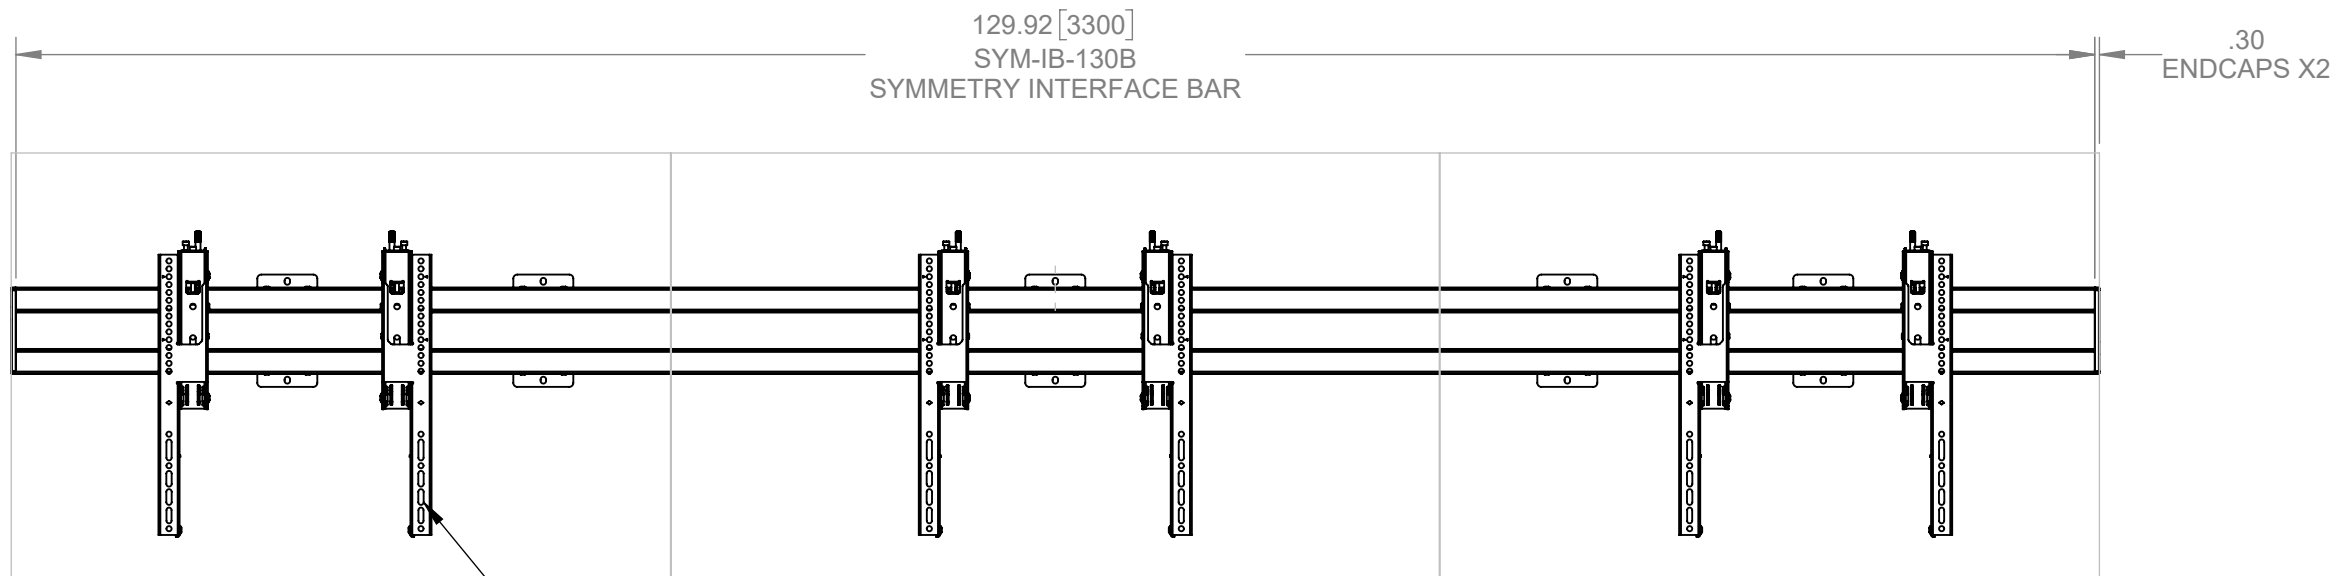

KIT INCLUDES:

- SYM-DB-FT (QTY 3)
- SYM-IB-130B (QTY 1)
- SYM-PA (QTY 2)
- SYM-PAC (QTY 2)

PRODUCT DIMENSIONS

PART NUMBER: 7170-1076

DESCRIPTION: KIT - VIDEO WALL MOUNT, WALL, 3W X 1H

WEIGHT (LBS):

RATING (LBS): 525*

KIT INCLUDES:

- SYM-DB-FT (QTY 3)
- SYM-IB-130B (QTY 1)
- SYM-IB-LB (QTY 2)

WALL MOUNTED IS RATED AT 525LBS (TOTAL) ACROSS 5 STUDS OR APPROXIMATELY 175LBS PER DISPLAY.

SYM-DB-FT X3
X,Y,Z ADJUSTABLE FINETUNE DISPLAY BRACKETS
MOUNTABLE ALONG THE TRACK
UP TO 400 VERTICAL VESA

3X1 CONFIGURATION FOR
46" TO 55" DISPLAYS
VESA 200X200 UP TO
600X400