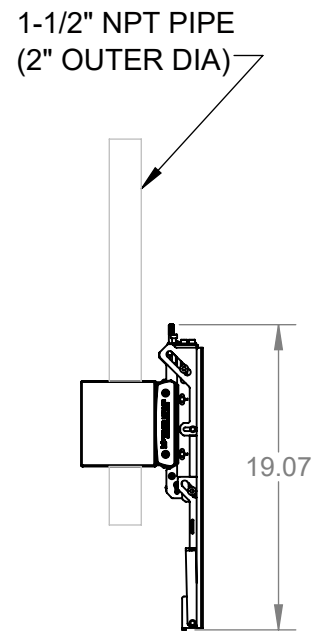

PRODUCT DIMENSIONS

PART NUMBER: 7170-1073

DESCRIPTION: KIT - VIDEO WALL MOUNT, CEILING, 2W X 1H

WEIGHT (LBS):

RATING (LBS): 350*

CEILING MOUNTED IS RATED AT 350LBS (TOTAL) OR 175LBS PER DISPLAY

KIT INCLUDES:

- SYM-DB-FT (QTY 2)
- SYM-IB-75B (QTY 1)
- SYM-PA (QTY 2)
- SYM-PAC (QTY 2)

SYM-DB-FT X2
X,Y,Z ADJUSTABLE FINETUNE DISPLAY BRACKETS
MOUNTABLE ALONG THE TRACK
UP TO 400 VERTICAL VESA

OPTIONAL: PIPE ADAPTER CAN SAFELY HOLD ANOTHER SET OF INTERFACE BAR AND FINETUNE DISPLAY BRACKETS, FOR DUAL SIDED APPLICATION

2X1 CONFIGURATION FOR
46" TO 55" DISPLAYS
VESA 200X200 UP TO
600X400

PRODUCT DIMENSIONS

PART NUMBER: 7170-1074

DESCRIPTION: KIT - VIDEO WALL MOUNT, WALL, 2W X 1H

WEIGHT (LBS):

RATING (LBS): 350*

KIT INCLUDES:

2X1 CONFIGURATION FOR 46" TO 55" DISPLAYS
VESA 200X200 UP TO 600X400

PRODUCT DIMENSIONS

PART NUMBER: 7170-1075

DESCRIPTION: KIT - VIDEO WALL MOUNT, CEILING, 3W X 1H

WEIGHT (LBS):

RATING (LBS): 525*

CEILING MOUNTED IS RATED AT 525LBS (TOTAL) OR 175LBS PER DISPLAY