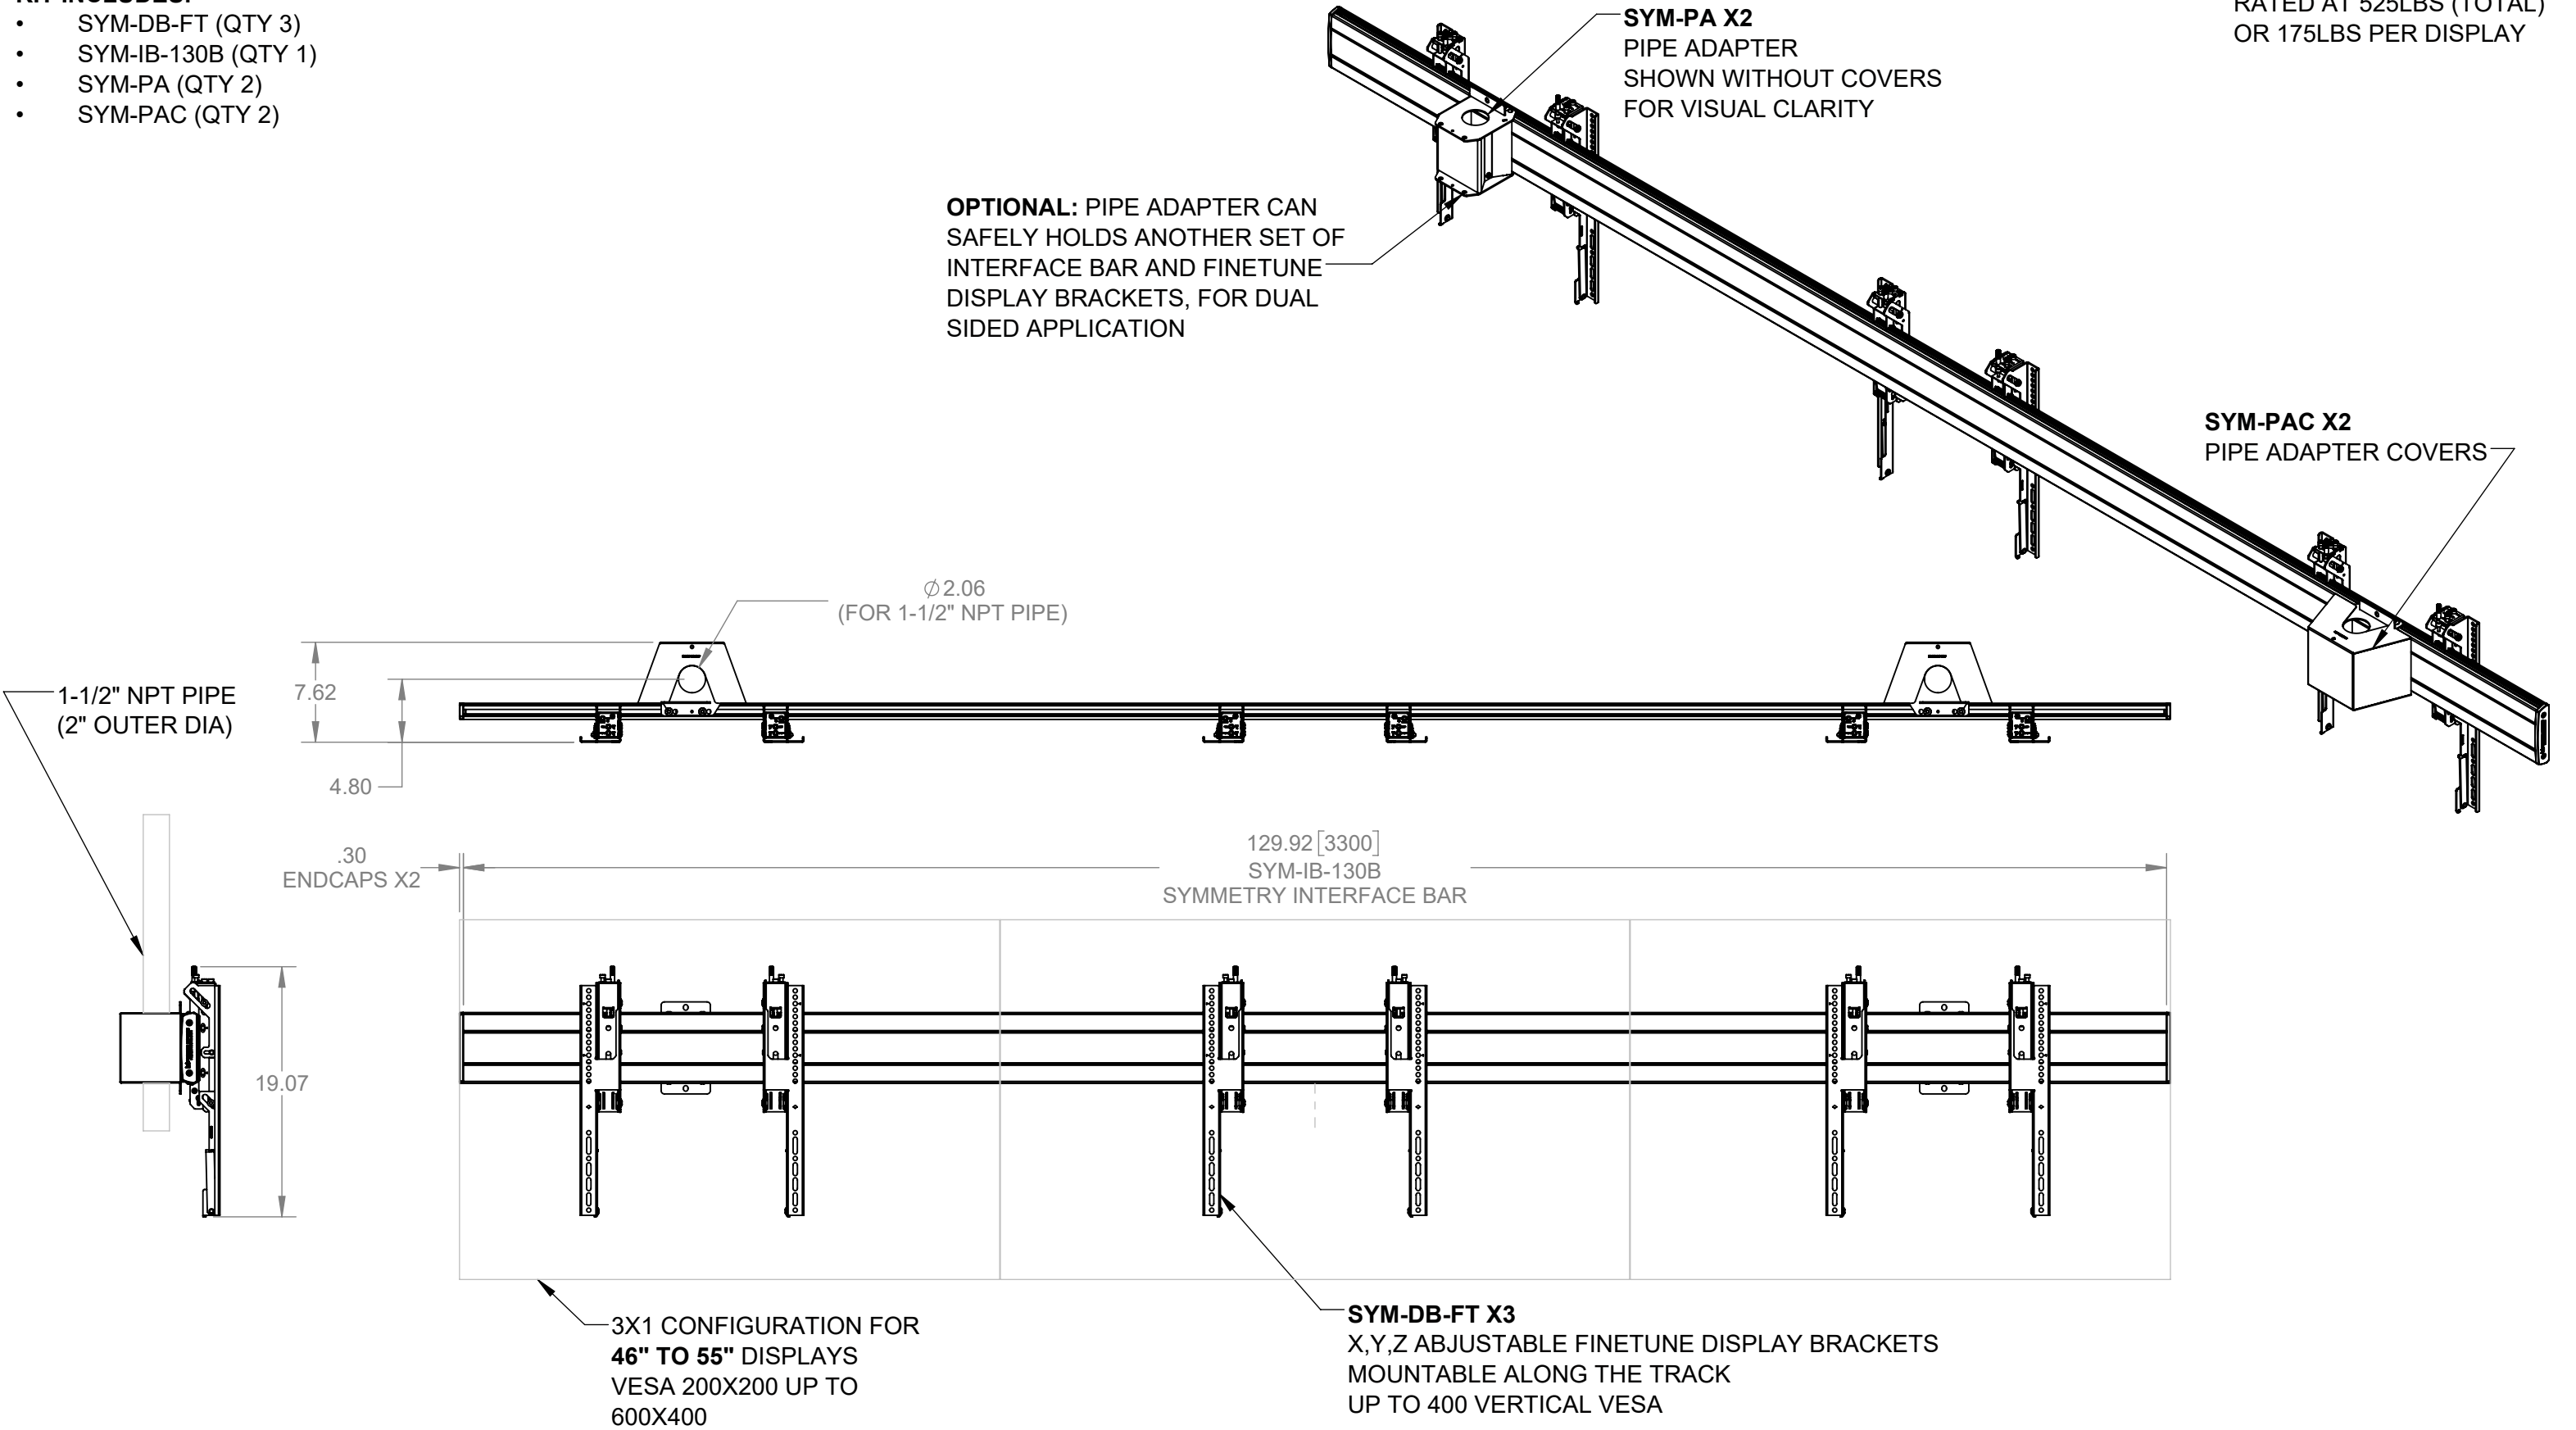

2X1 CONFIGURATION FOR
46" TO 55" DISPLAYS
VESA 200X200 UP TO
600X400

PRODUCT DIMENSIONS

PART NUMBER: 7170-1074

DESCRIPTION: KIT - VIDEO WALL MOUNT, WALL, 2W X 1H

WEIGHT (LBS):

RATING (LBS): 350*

KIT INCLUDES:

2X1 CONFIGURATION FOR 46" TO 55" DISPLAYS
VESA 200X200 UP TO 600X400

PRODUCT DIMENSIONS

PART NUMBER: 7170-1075

DESCRIPTION: KIT - VIDEO WALL MOUNT, CEILING, 3W X 1H

WEIGHT (LBS):

RATING (LBS): 525*

CEILING MOUNTED IS RATED AT 525LBS (TOTAL) OR 175LBS PER DISPLAY

KIT INCLUDES:

- SYM-DB-FT (QTY 3)
- SYM-IB-130B (QTY 1)
- SYM-PA (QTY 2)
- SYM-PAC (QTY 2)

PRODUCT DIMENSIONS

PART NUMBER: 7170-1076

DESCRIPTION: KIT - VIDEO WALL MOUNT, WALL, 3W X 1H

WEIGHT (LBS):

RATING (LBS): 525*

3X1 CONFIGURATION FOR
46" TO 55" DISPLAYS
VESA 200X200 UP TO
600X400