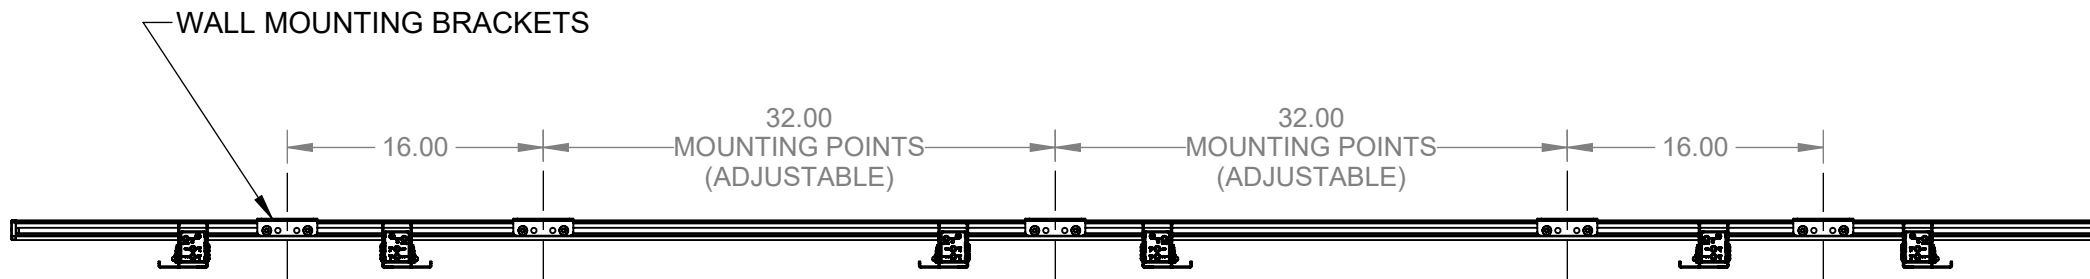

KIT INCLUDES:

- SYM-DB-FT (QTY 3)
- SYM-IB-130B (QTY 1)
- SYM-PA (QTY 2)
- SYM-PAC (QTY 2)

PRODUCT DIMENSIONS

PART NUMBER: 7170-1076

DESCRIPTION: KIT - VIDEO WALL MOUNT, WALL, 3W X 1H

WEIGHT (LBS):

RATING (LBS): 525*

KIT INCLUDES:

- SYM-DB-FT (QTY 3)
- SYM-IB-130B (QTY 1)
- SYM-IB-LB (QTY 2)

WALL MOUNTED IS RATED AT 525LBS (TOTAL) ACROSS 5 STUDS OR APPROXIMATELY 175LBS PER DISPLAY.

SYM-DB-FT X3
X,Y,Z ADJUSTABLE FINETUNE DISPLAY BRACKETS
MOUNTABLE ALONG THE TRACK
UP TO 400 VERTICAL VESA