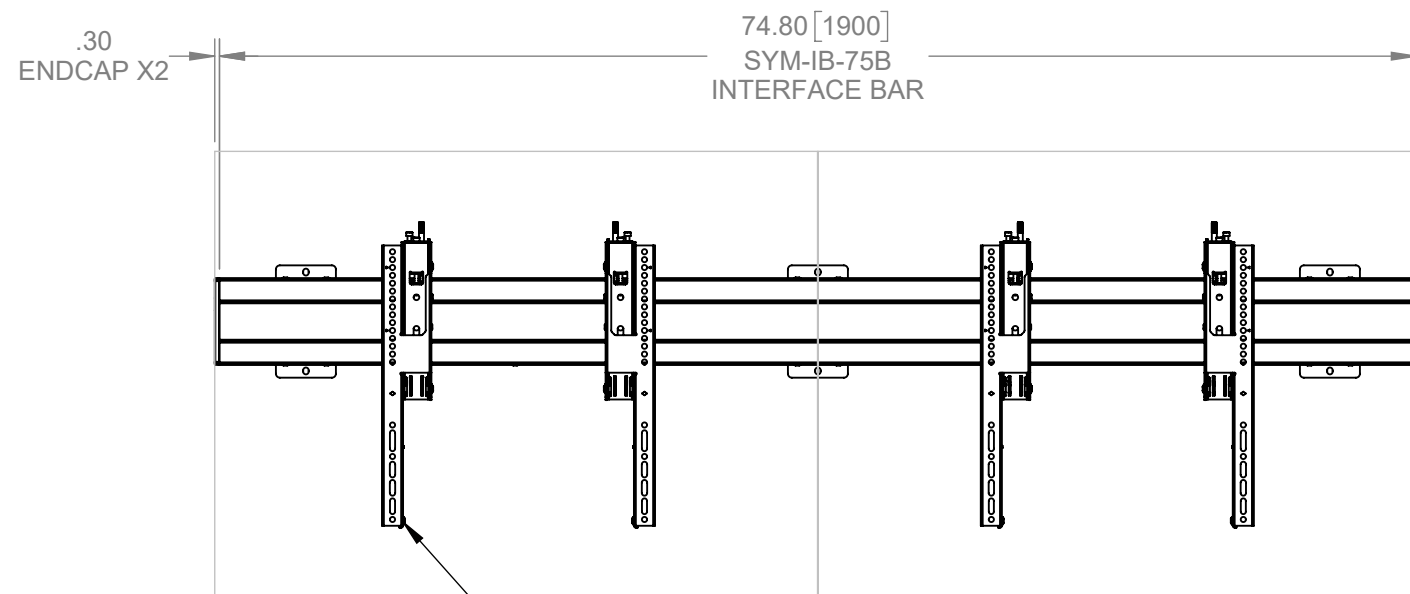

2X1 CONFIGURATION FOR
46" TO 55" DISPLAYS
VESA 200X200 UP TO
600X400

PRODUCT DIMENSIONS

PART NUMBER: 7170-1074

DESCRIPTION: KIT - VIDEO WALL MOUNT, WALL, 2W X 1H

WEIGHT (LBS):

RATING (LBS): 350*

KIT INCLUDES:

- SYM-DB-FT (QTY 2)
- SYM-IB-75B (QTY 1)

WALL MOUNTED IS RATED AT 350LBS (TOTAL) ACROSS 3 STUDS OR APPROXIMATELY 175LBS PER DISPLAY.

SYM-DB-FT X2
X,Y,Z ABJUSTABLE FINETUNE DISPLAY BRACKETS
MOUNTABLE ALONG THE TRACK
UP TO 400 VERTICAL VESA