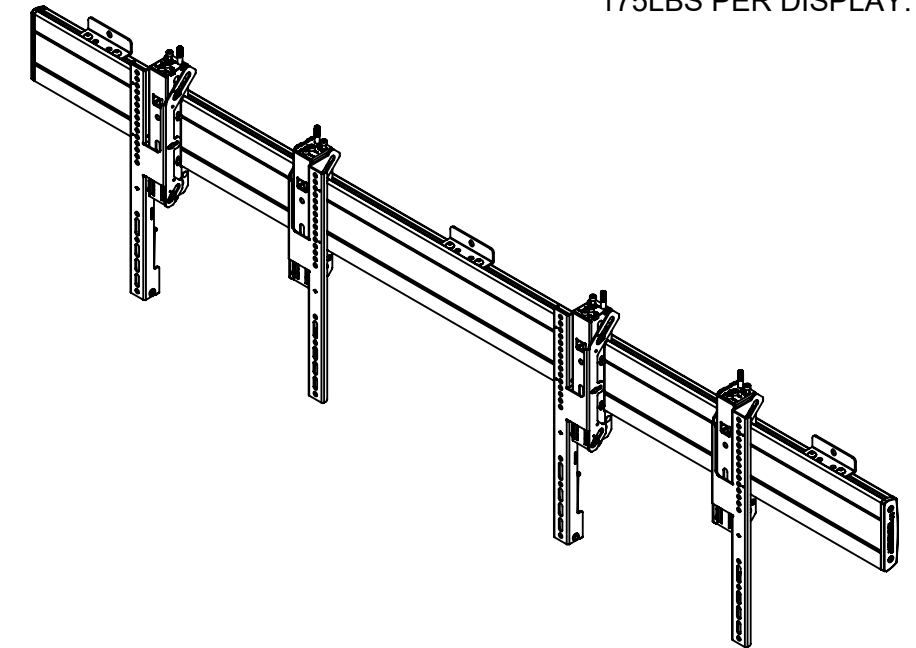

PRODUCT DIMENSIONS

PART NUMBER: 7170-1073

DESCRIPTION: KIT - VIDEO WALL MOUNT, CEILING, 2W X 1H

WEIGHT (LBS):

RATING (LBS): 350*

CEILING MOUNTED IS RATED AT 350LBS (TOTAL) OR 175LBS PER DISPLAY

KIT INCLUDES:

- SYM-DB-FT (QTY 2)
- SYM-IB-75B (QTY 1)
- SYM-PA (QTY 2)
- SYM-PAC (QTY 2)

SYM-DB-FT X2
X,Y,Z ADJUSTABLE FINETUNE DISPLAY BRACKETS
MOUNTABLE ALONG THE TRACK
UP TO 400 VERTICAL VESA

OPTIONAL: PIPE ADAPTER CAN SAFELY HOLD ANOTHER SET OF INTERFACE BAR AND FINETUNE DISPLAY BRACKETS, FOR DUAL SIDED APPLICATION

2X1 CONFIGURATION FOR
46" TO 55" DISPLAYS
VESA 200X200 UP TO
600X400

PRODUCT DIMENSIONS

PART NUMBER: 7170-1074

DESCRIPTION: KIT - VIDEO WALL MOUNT, WALL, 2W X 1H

WEIGHT (LBS):

RATING (LBS): 350*

KIT INCLUDES:

- SYM-DB-FT (QTY 2)
- SYM-IB-75B (QTY 1)

WALL MOUNTED IS RATED AT 350LBS (TOTAL) ACROSS 3 STUDS OR APPROXIMATELY 175LBS PER DISPLAY.

SYM-DB-FT X2
X,Y,Z ABJUSTABLE FINETUNE DISPLAY BRACKETS
MOUNTABLE ALONG THE TRACK
UP TO 400 VERTICAL VESA