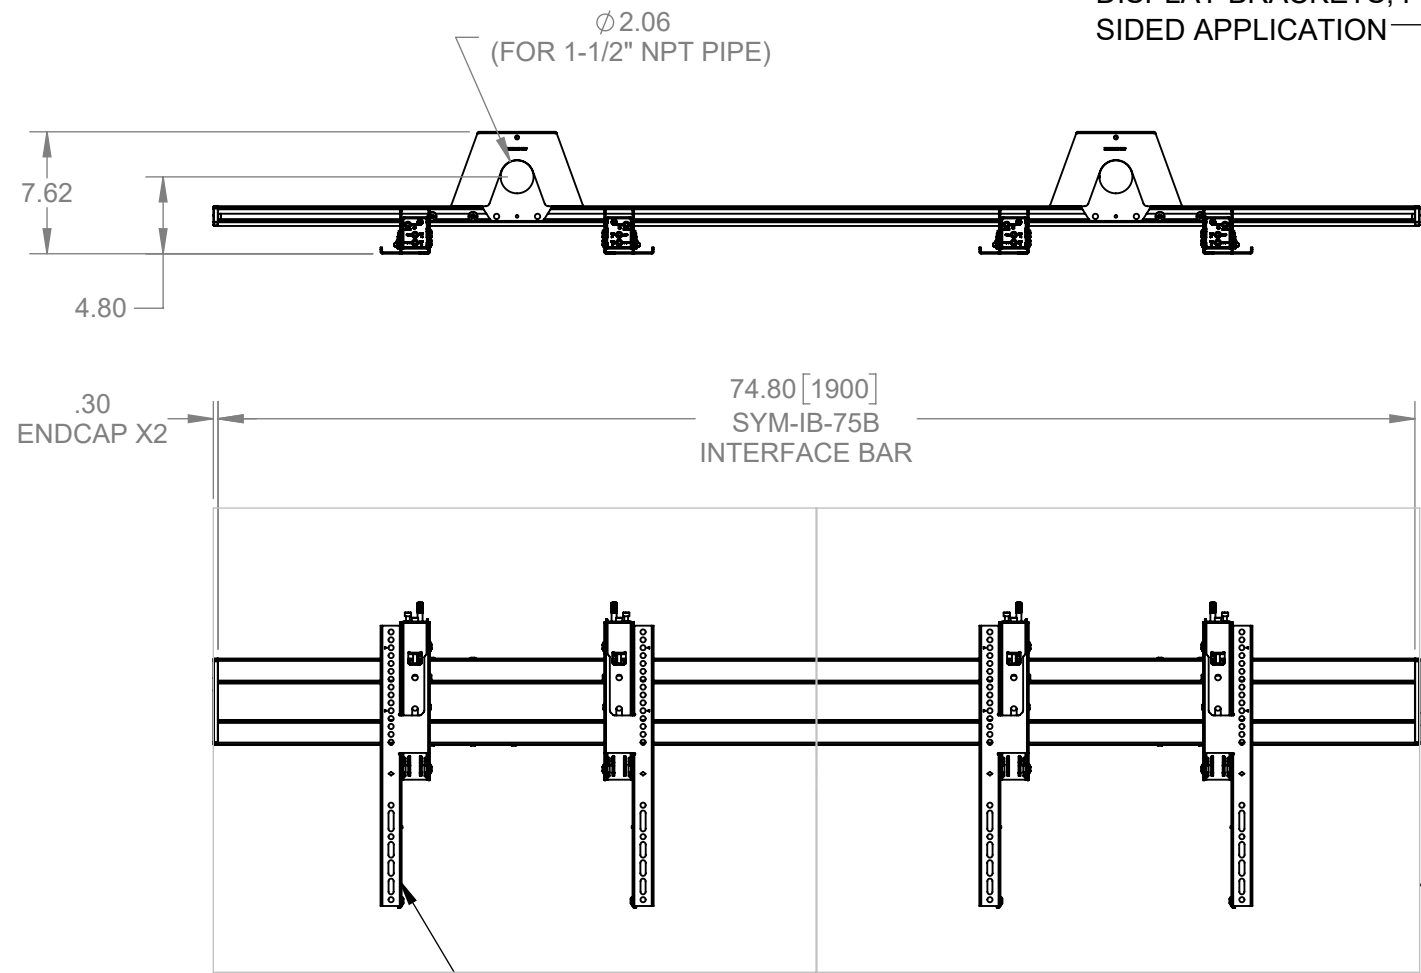

PRODUCT DIMENSIONS

PART NUMBER: 7170-1073

DESCRIPTION: KIT - VIDEO WALL MOUNT, CEILING, 2W X 1H

WEIGHT (LBS):

RATING (LBS): 350*

CEILING MOUNTED IS RATED AT 350LBS (TOTAL) OR 175LBS PER DISPLAY

KIT INCLUDES:

- SYM-DB-FT (QTY 2)
- SYM-IB-75B (QTY 1)
- SYM-PA (QTY 2)
- SYM-PAC (QTY 2)

SYM-DB-FT X2
X,Y,Z ADJUSTABLE FINETUNE DISPLAY BRACKETS
MOUNTABLE ALONG THE TRACK
UP TO 400 VERTICAL VESA

OPTIONAL: PIPE ADAPTER CAN SAFELY HOLD ANOTHER SET OF INTERFACE BAR AND FINETUNE DISPLAY BRACKETS, FOR DUAL SIDED APPLICATION

2X1 CONFIGURATION FOR
46" TO 55" DISPLAYS
VESA 200X200 UP TO
600X400

PRODUCT DIMENSIONS

PART NUMBER: 7170-1074

DESCRIPTION: KIT - VIDEO WALL MOUNT, WALL, 2W X 1H

WEIGHT (LBS):

RATING (LBS): 350*

KIT INCLUDES:

2X1 CONFIGURATION FOR 46" TO 55" DISPLAYS
VESA 200X200 UP TO 600X400

PRODUCT DIMENSIONS

PART NUMBER: 7170-1075

DESCRIPTION: KIT - VIDEO WALL MOUNT, CEILING, 3W X 1H

WEIGHT (LBS):

RATING (LBS): 525*

CEILING MOUNTED IS RATED AT 525LBS (TOTAL) OR 175LBS PER DISPLAY