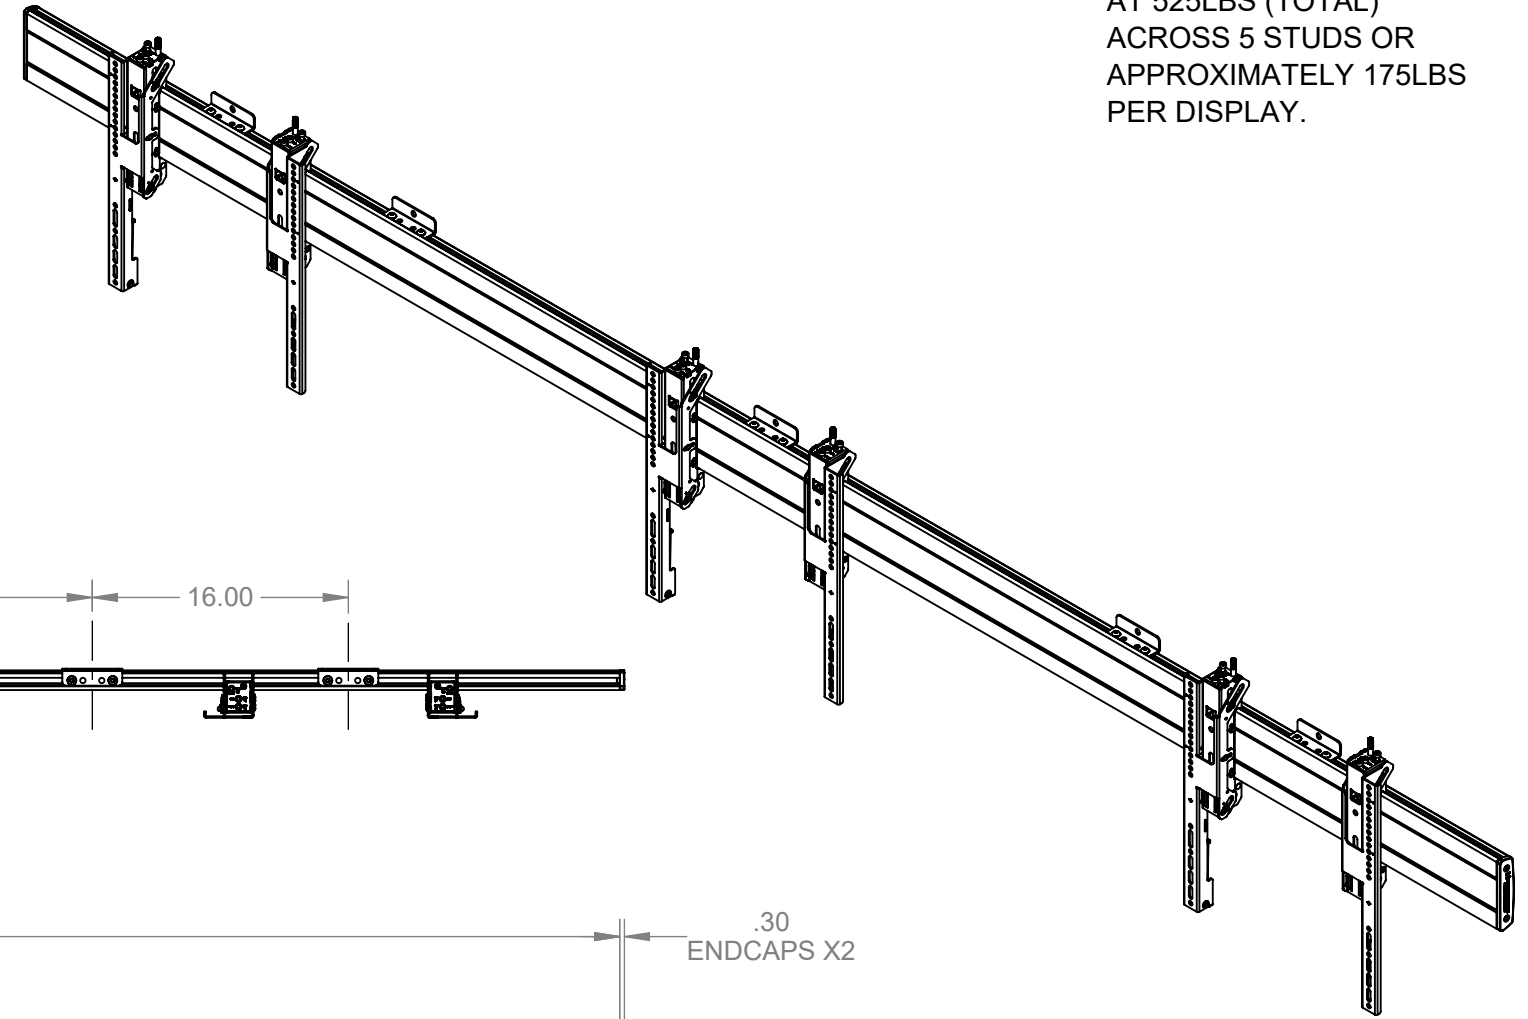

2X1 CONFIGURATION FOR 46" TO 55" DISPLAYS
VESA 200X200 UP TO 600X400

PRODUCT DIMENSIONS

PART NUMBER: 7170-1075

DESCRIPTION: KIT - VIDEO WALL MOUNT, CEILING, 3W X 1H

WEIGHT (LBS):

RATING (LBS): 525*

CEILING MOUNTED IS RATED AT 525LBS (TOTAL) OR 175LBS PER DISPLAY

KIT INCLUDES:

- SYM-DB-FT (QTY 3)
- SYM-IB-130B (QTY 1)
- SYM-PA (QTY 2)
- SYM-PAC (QTY 2)

PRODUCT DIMENSIONS

PART NUMBER: 7170-1076

DESCRIPTION: KIT - VIDEO WALL MOUNT, WALL, 3W X 1H

WEIGHT (LBS):

RATING (LBS): 525*

KIT INCLUDES:

- SYM-DB-FT (QTY 3)
- SYM-IB-130B (QTY 1)
- SYM-IB-LB (QTY 2)

WALL MOUNTED IS RATED AT 525LBS (TOTAL) ACROSS 5 STUDS OR APPROXIMATELY 175LBS PER DISPLAY.

SYM-DB-FT X3
X,Y,Z ADJUSTABLE FINETUNE DISPLAY BRACKETS
MOUNTABLE ALONG THE TRACK
UP TO 400 VERTICAL VESA

3X1 CONFIGURATION FOR
46" TO 55" DISPLAYS
VESA 200X200 UP TO
600X400