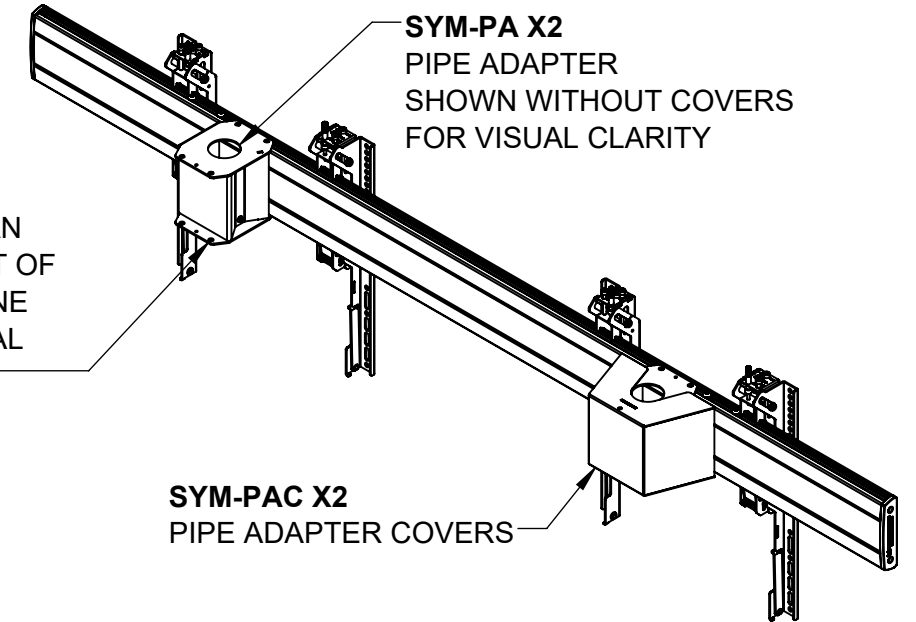

PRODUCT DIMENSIONS

PART NUMBER: 7170-1073

DESCRIPTION: KIT - VIDEO WALL MOUNT, CEILING, 2W X 1H

WEIGHT (LBS):

RATING (LBS): 350*

CEILING MOUNTED IS RATED AT 350LBS (TOTAL) OR 175LBS PER DISPLAY

KIT INCLUDES:

- SYM-DB-FT (QTY 2)
- SYM-IB-75B (QTY 1)
- SYM-PA (QTY 2)
- SYM-PAC (QTY 2)

SYM-DB-FT X2
X,Y,Z ADJUSTABLE FINETUNE DISPLAY BRACKETS
MOUNTABLE ALONG THE TRACK
UP TO 400 VERTICAL VESA

OPTIONAL: PIPE ADAPTER CAN SAFELY HOLD ANOTHER SET OF INTERFACE BAR AND FINETUNE DISPLAY BRACKETS, FOR DUAL SIDED APPLICATION

2X1 CONFIGURATION FOR
46" TO 55" DISPLAYS
VESA 200X200 UP TO
600X400

PRODUCT DIMENSIONS

PART NUMBER: 7170-1074

DESCRIPTION: KIT - VIDEO WALL MOUNT, WALL, 2W X 1H

WEIGHT (LBS):

RATING (LBS): 350*

KIT INCLUDES:

- SYM-DB-FT (QTY 2)
- SYM-IB-75B (QTY 1)

WALL MOUNTED IS RATED AT 350LBS (TOTAL) ACROSS 3 STUDS OR APPROXIMATELY 175LBS PER DISPLAY.

SYM-DB-FT X2
X,Y,Z ABJUSTABLE FINETUNE DISPLAY BRACKETS
MOUNTABLE ALONG THE TRACK
UP TO 400 VERTICAL VESA