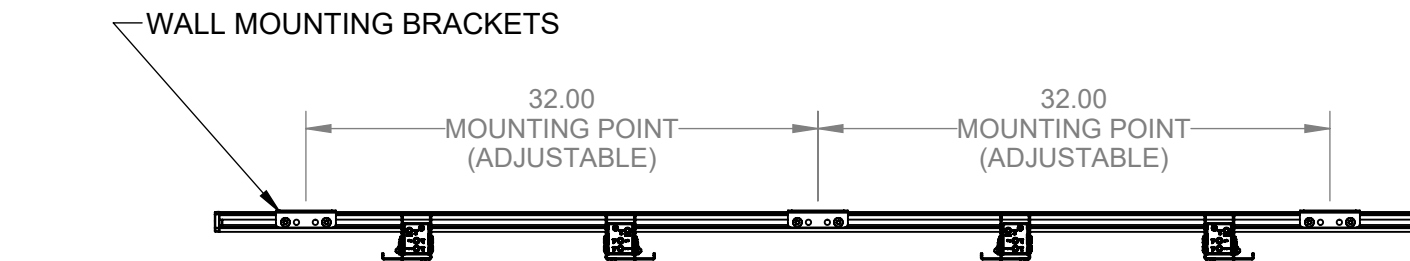

- SYM-DB-FT (QTY 2)
- SYM-IB-75B (QTY 1)
- SYM-PA (QTY 2)
- SYM-PAC (QTY 2)

SYM-DB-FT X2
X,Y,Z ADJUSTABLE FINETUNE DISPLAY BRACKETS
MOUNTABLE ALONG THE TRACK
UP TO 400 VERTICAL VESA

OPTIONAL: PIPE ADAPTER CAN SAFELY HOLD ANOTHER SET OF INTERFACE BAR AND FINETUNE DISPLAY BRACKETS, FOR DUAL SIDED APPLICATION

2X1 CONFIGURATION FOR
46" TO 55" DISPLAYS
VESA 200X200 UP TO
600X400

PRODUCT DIMENSIONS

PART NUMBER: 7170-1074

DESCRIPTION: KIT - VIDEO WALL MOUNT, WALL, 2W X 1H

WEIGHT (LBS):

RATING (LBS): 350*

KIT INCLUDES:

- SYM-DB-FT (QTY 2)
- SYM-IB-75B (QTY 1)

WALL MOUNTED IS RATED AT 350LBS (TOTAL) ACROSS 3 STUDS OR APPROXIMATELY 175LBS PER DISPLAY.

SYM-DB-FT X2
X,Y,Z ABJUSTABLE FINETUNE DISPLAY BRACKETS
MOUNTABLE ALONG THE TRACK
UP TO 400 VERTICAL VESA