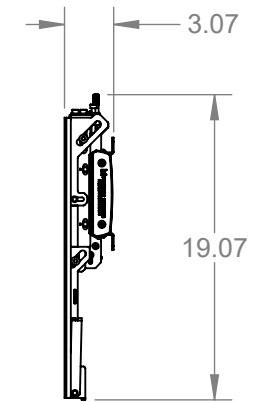

2X1 CONFIGURATION FOR
46" TO 55" DISPLAYS
VESA 200X200 UP TO
600X400

PRODUCT DIMENSIONS

PART NUMBER: 7170-1074

DESCRIPTION: KIT - VIDEO WALL MOUNT, WALL, 2W X 1H

WEIGHT (LBS):

RATING (LBS): 350*

KIT INCLUDES:

2X1 CONFIGURATION FOR 46" TO 55" DISPLAYS
VESA 200X200 UP TO 600X400

PRODUCT DIMENSIONS

PART NUMBER: 7170-1075

DESCRIPTION: KIT - VIDEO WALL MOUNT, CEILING, 3W X 1H

WEIGHT (LBS):

RATING (LBS): 525*

CEILING MOUNTED IS RATED AT 525LBS (TOTAL) OR 175LBS PER DISPLAY

KIT INCLUDES:

- SYM-DB-FT (QTY 3)
- SYM-IB-130B (QTY 1)
- SYM-PA (QTY 2)
- SYM-PAC (QTY 2)

PRODUCT DIMENSIONS

PART NUMBER: 7170-1076

DESCRIPTION: KIT - VIDEO WALL MOUNT, WALL, 3W X 1H

WEIGHT (LBS):

RATING (LBS): 525*

KIT INCLUDES:

- SYM-DB-FT (QTY 3)
- SYM-IB-130B (QTY 1)
- SYM-IB-LB (QTY 2)

WALL MOUNTED IS RATED AT 525LBS (TOTAL) ACROSS 5 STUDS OR APPROXIMATELY 175LBS PER DISPLAY.

SYM-DB-FT X3
X,Y,Z ADJUSTABLE FINETUNE DISPLAY BRACKETS
MOUNTABLE ALONG THE TRACK
UP TO 400 VERTICAL VESA