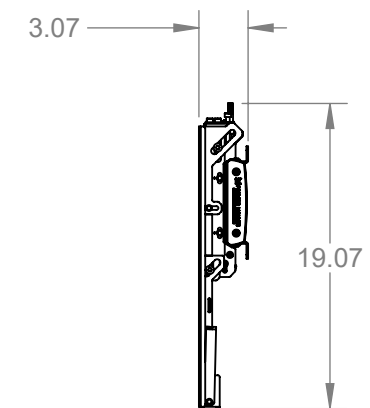

PRODUCT DIMENSIONS

PART NUMBER: 7170-1073

DESCRIPTION: KIT - VIDEO WALL MOUNT, CEILING, 2W X 1H

WEIGHT (LBS):

RATING (LBS): 350*

CEILING MOUNTED IS RATED AT 350LBS (TOTAL) OR 175LBS PER DISPLAY

KIT INCLUDES:

2X1 CONFIGURATION FOR
46" TO 55" DISPLAYS
VESA 200X200 UP TO
600X400

PRODUCT DIMENSIONS

PART NUMBER: 7170-1074

DESCRIPTION: KIT - VIDEO WALL MOUNT, WALL, 2W X 1H

WEIGHT (LBS):

RATING (LBS): 350*

KIT INCLUDES:

- SYM-DB-FT (QTY 2)
- SYM-IB-75B (QTY 1)

WALL MOUNTED IS RATED AT 350LBS (TOTAL) ACROSS 3 STUDS OR APPROXIMATELY 175LBS PER DISPLAY.

SYM-DB-FT X2
X,Y,Z ABJUSTABLE FINETUNE DISPLAY BRACKETS
MOUNTABLE ALONG THE TRACK
UP TO 400 VERTICAL VESA

2X1 CONFIGURATION FOR 46" TO 55" DISPLAYS
VESA 200X200 UP TO 600X400

PRODUCT DIMENSIONS

PART NUMBER: 7170-1075

DESCRIPTION: KIT - VIDEO WALL MOUNT, CEILING, 3W X 1H

WEIGHT (LBS):

RATING (LBS): 525*

CEILING MOUNTED IS RATED AT 525LBS (TOTAL) OR 175LBS PER DISPLAY