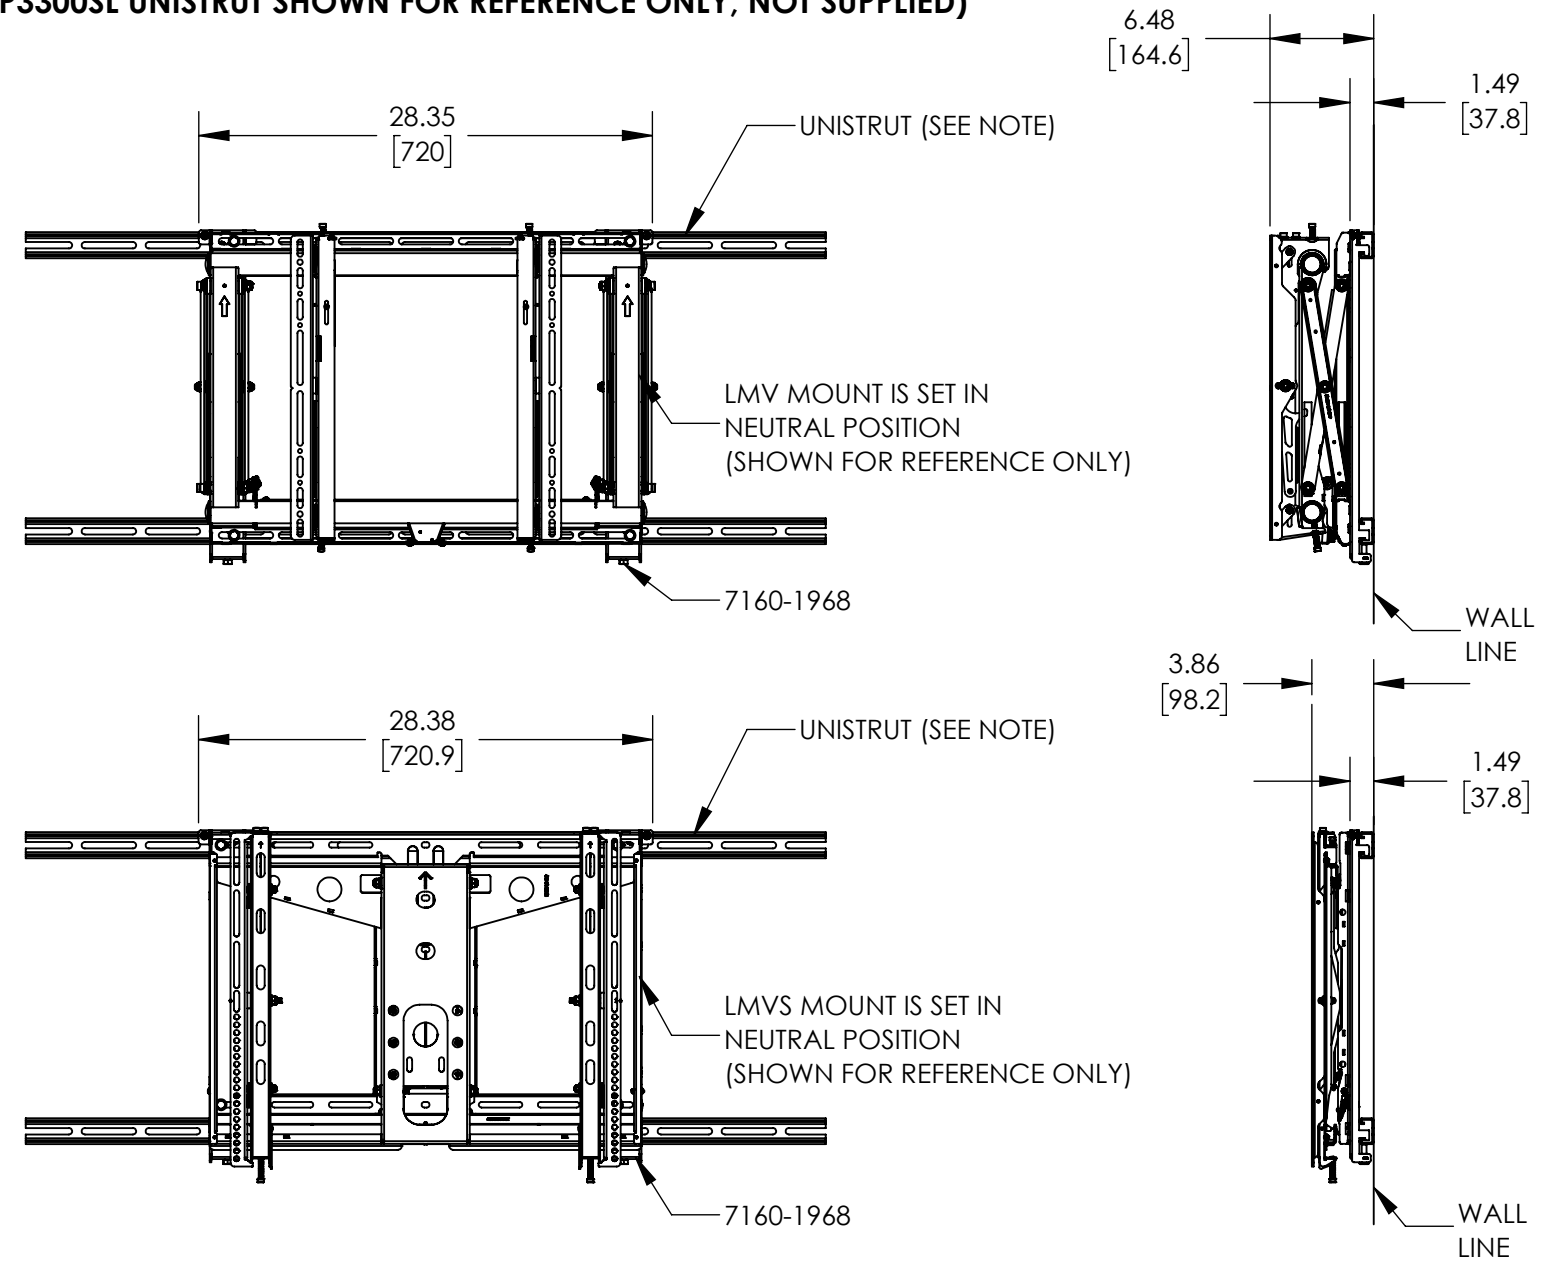

NOTE: (P3300SL UNISTRUT SHOWN FOR REFERENCE ONLY, NOT SUPPLIED)

DESCRIPTION:			
LMV/LMVS SERIES UNISTRUT BRACKET			
PART NO.		7160-1968	
MAX. WEIGHT CAPACITY	DIMENSION ARE IN	SCALE:	SHEET
160 LB.	INCH AND [MM]	1:12	1 OF 1